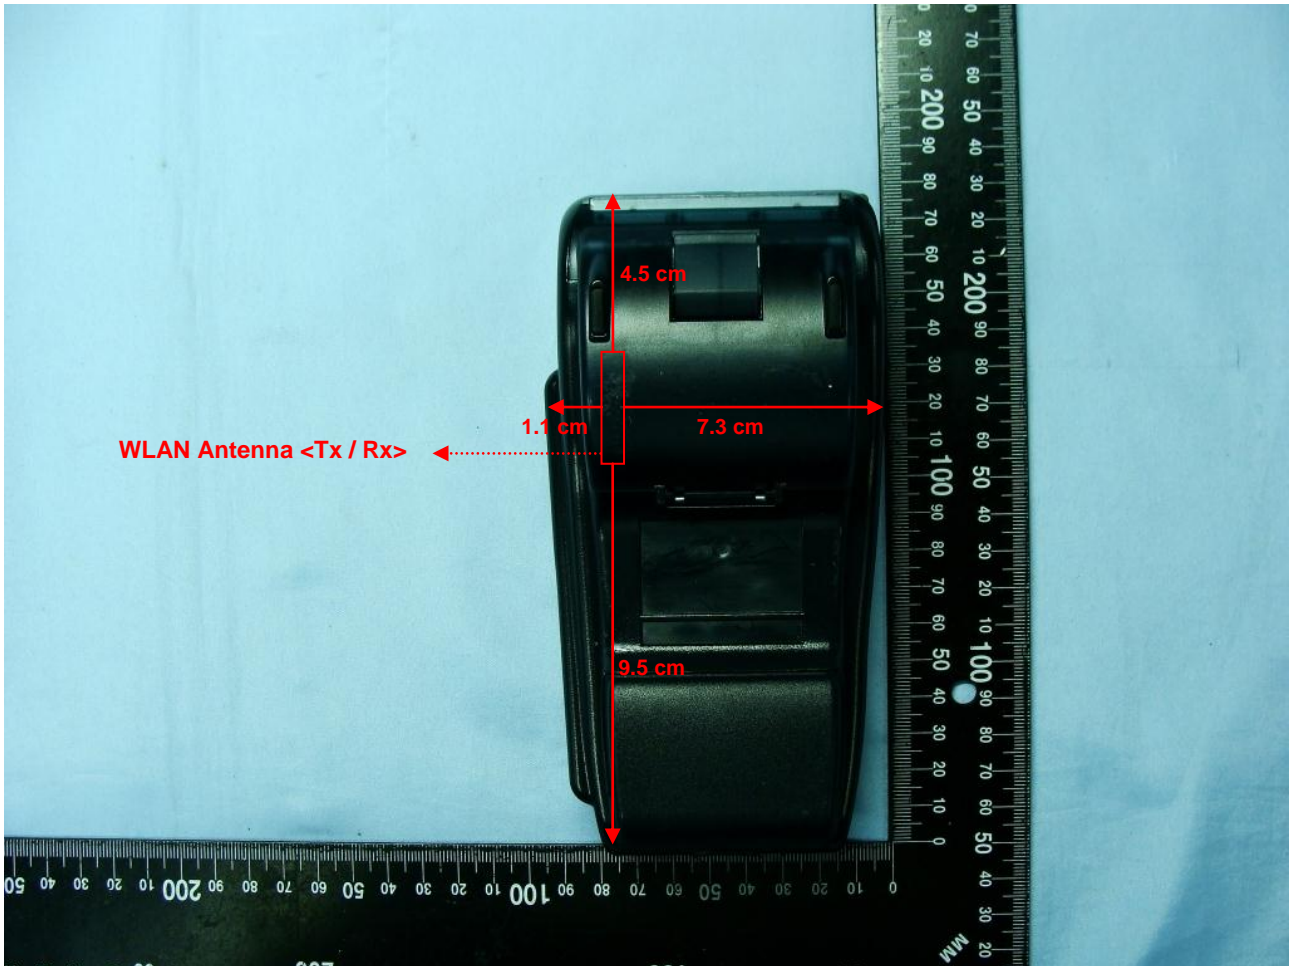

Brand Name: VeriFone / Model Name: VX680 WiFi

Antenna location	Length	Width
WLAN Antenna <TX / RX>	3.6 cm	2.0 cm