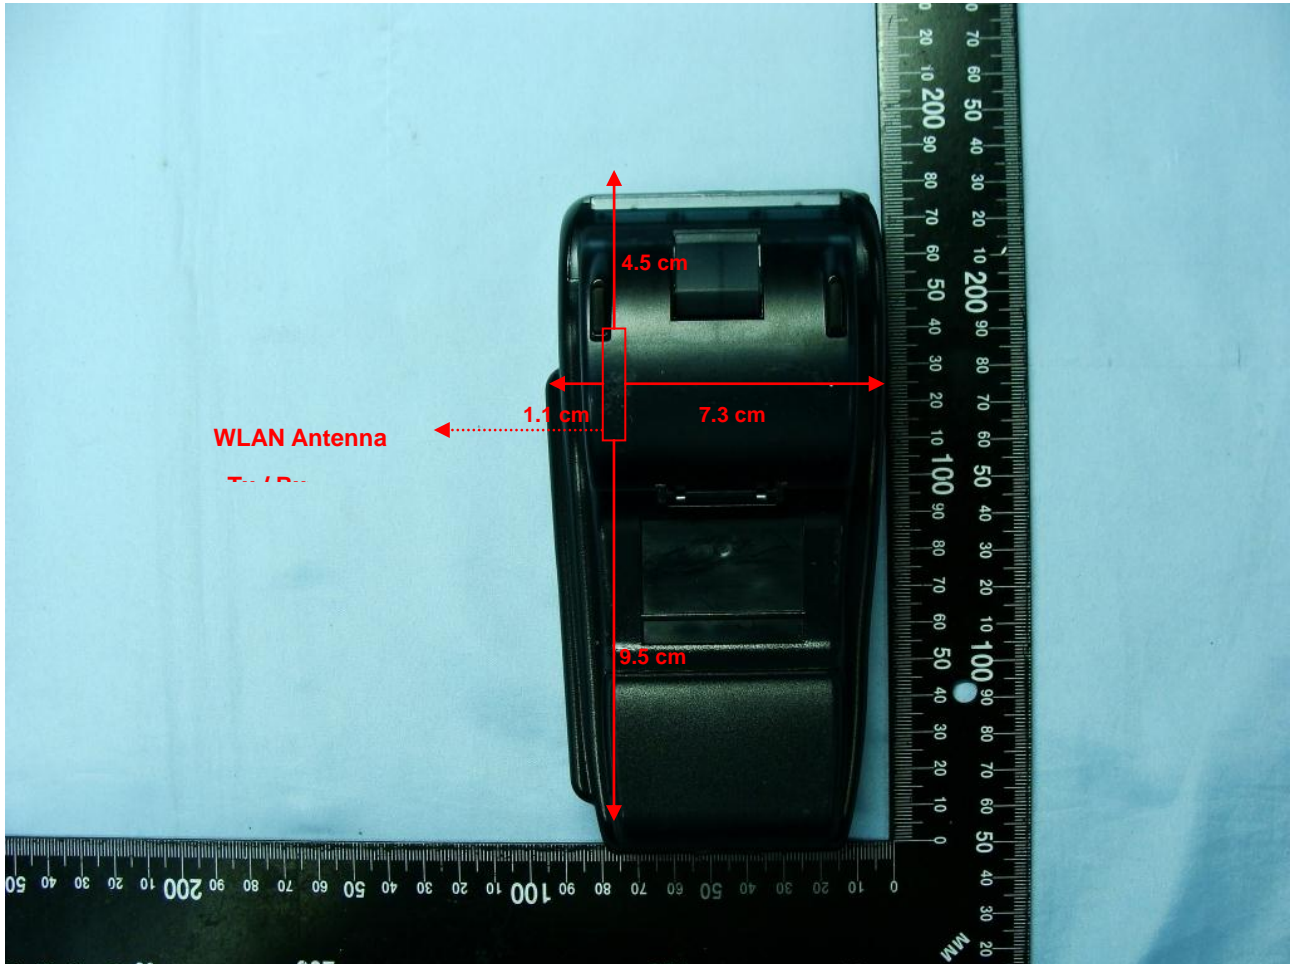

**Appendix D. Test Setup Photos**

Front of the DUT

Back of the DUT

Antenna Location :

Antenna location	Length	Width
WLAN Antenna <TX / RX>	3.6 cm	2.0 cm