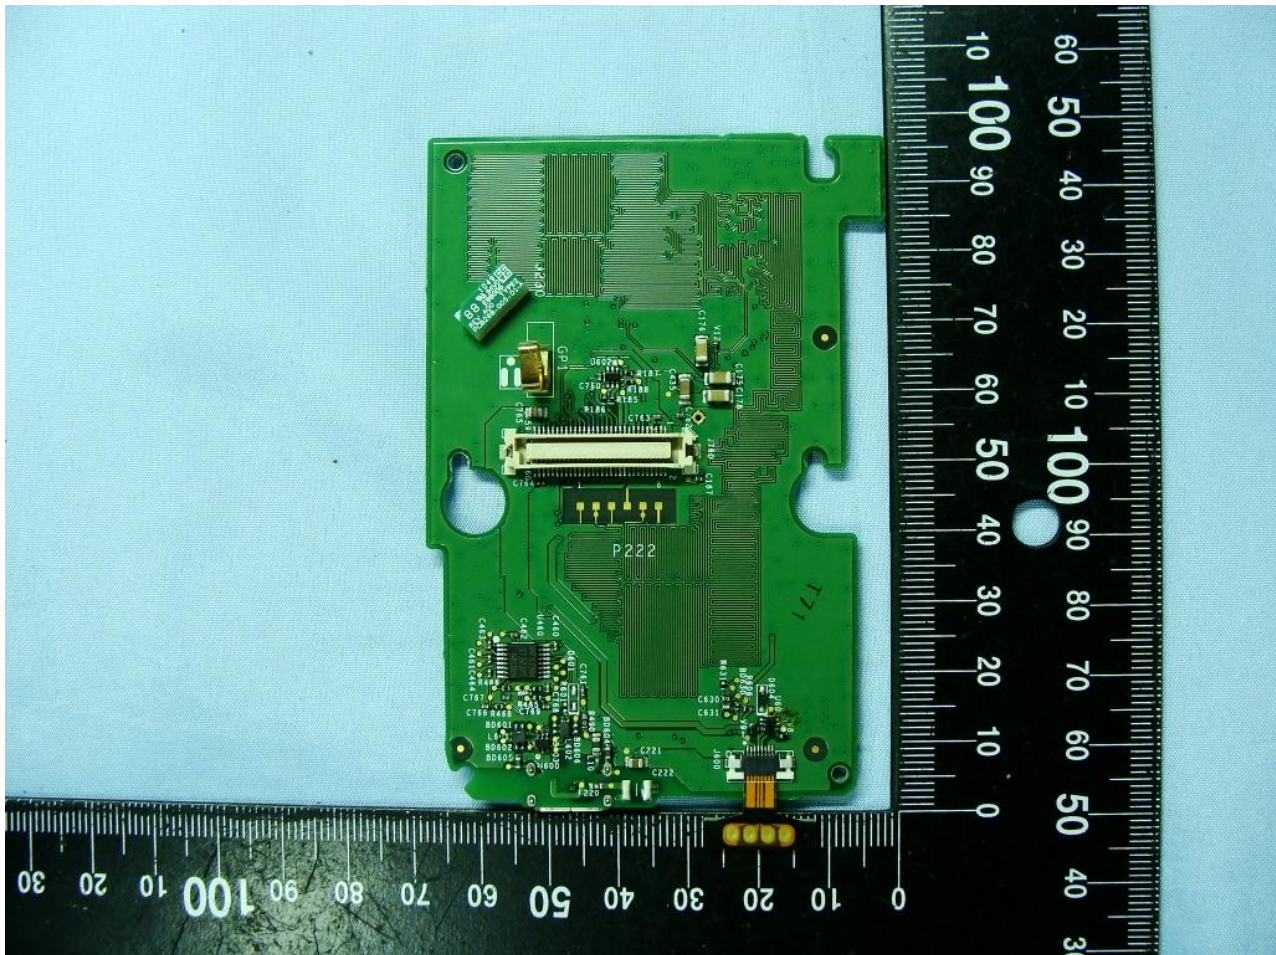

3. Internal Photograph of EUT

Brand Name: VeriFone / Model Name: VX680 WiFi

Brand Name: VeriFone / Model Name: VX680 WiFi

Brand Name: VeriFone / Model Name: VX680 WiFi

Brand Name: VeriFone / Model Name: VX680 WiFi

Brand Name: VeriFone / Model Name: VX680 WiFi

WLAN Antenna