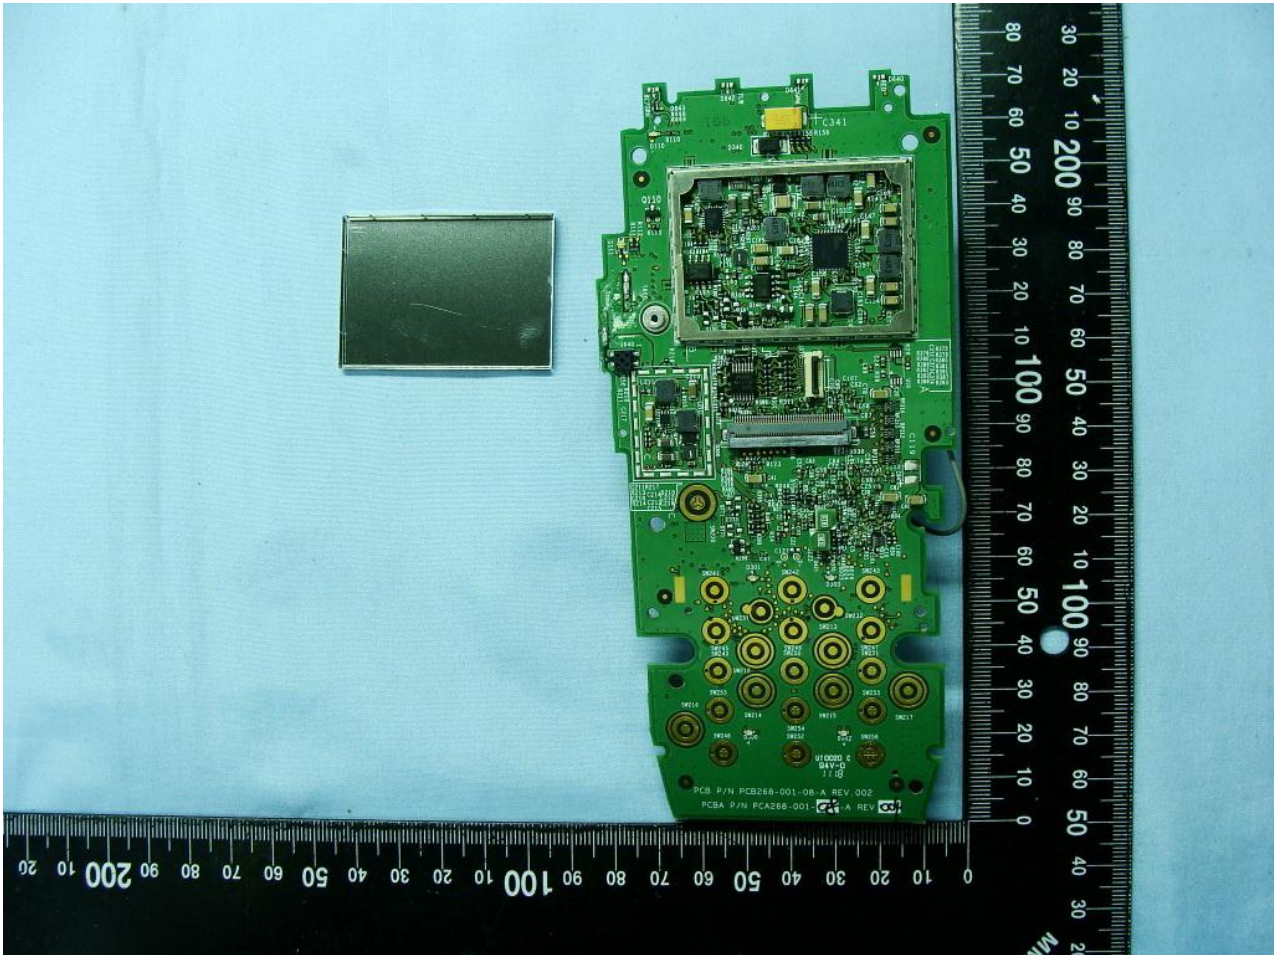

3. Internal Photograph of EUT

Brand Name: VeriFone / Model Name: VX680 WiFi

Brand Name: VeriFone / Model Name: VX680 WiFi

Brand Name: VeriFone / Model Name: VX680 WiFi

Brand Name: VeriFone / Model Name: VX680 WiFi

Brand Name: VeriFone / Model Name: VX680 WiFi

WLAN Antenna