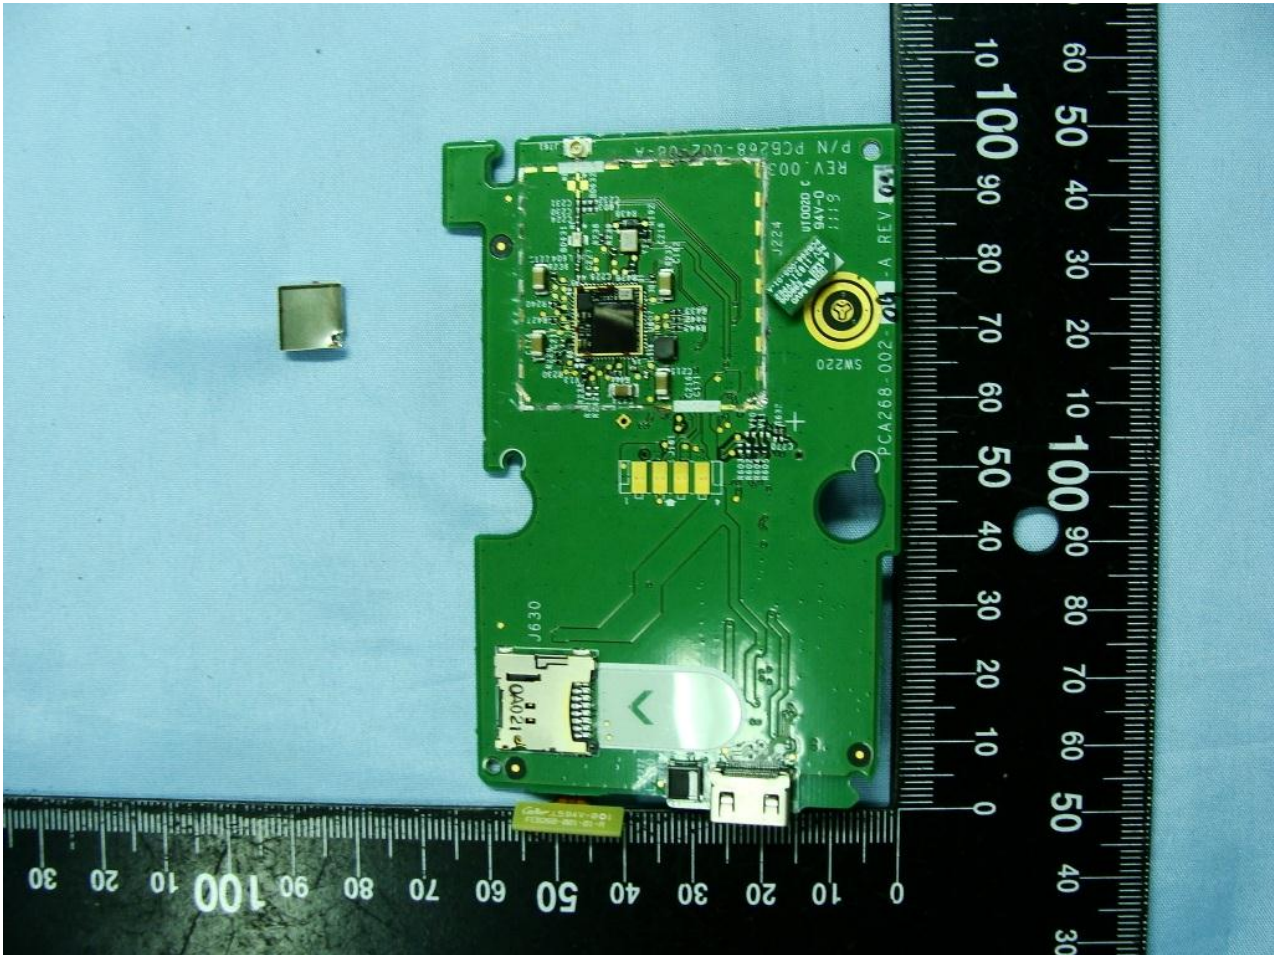

3. Internal Photograph of EUT

Brand Name: VeriFone / Model Name: VX680 WiFi

Brand Name: VeriFone / Model Name: VX680 WiFi

Brand Name: VeriFone / Model Name: VX680 WiFi

Brand Name: VeriFone / Model Name: VX680 WiFi

Brand Name: VeriFone / Model Name: VX680 WiFi

WLAN Antenna