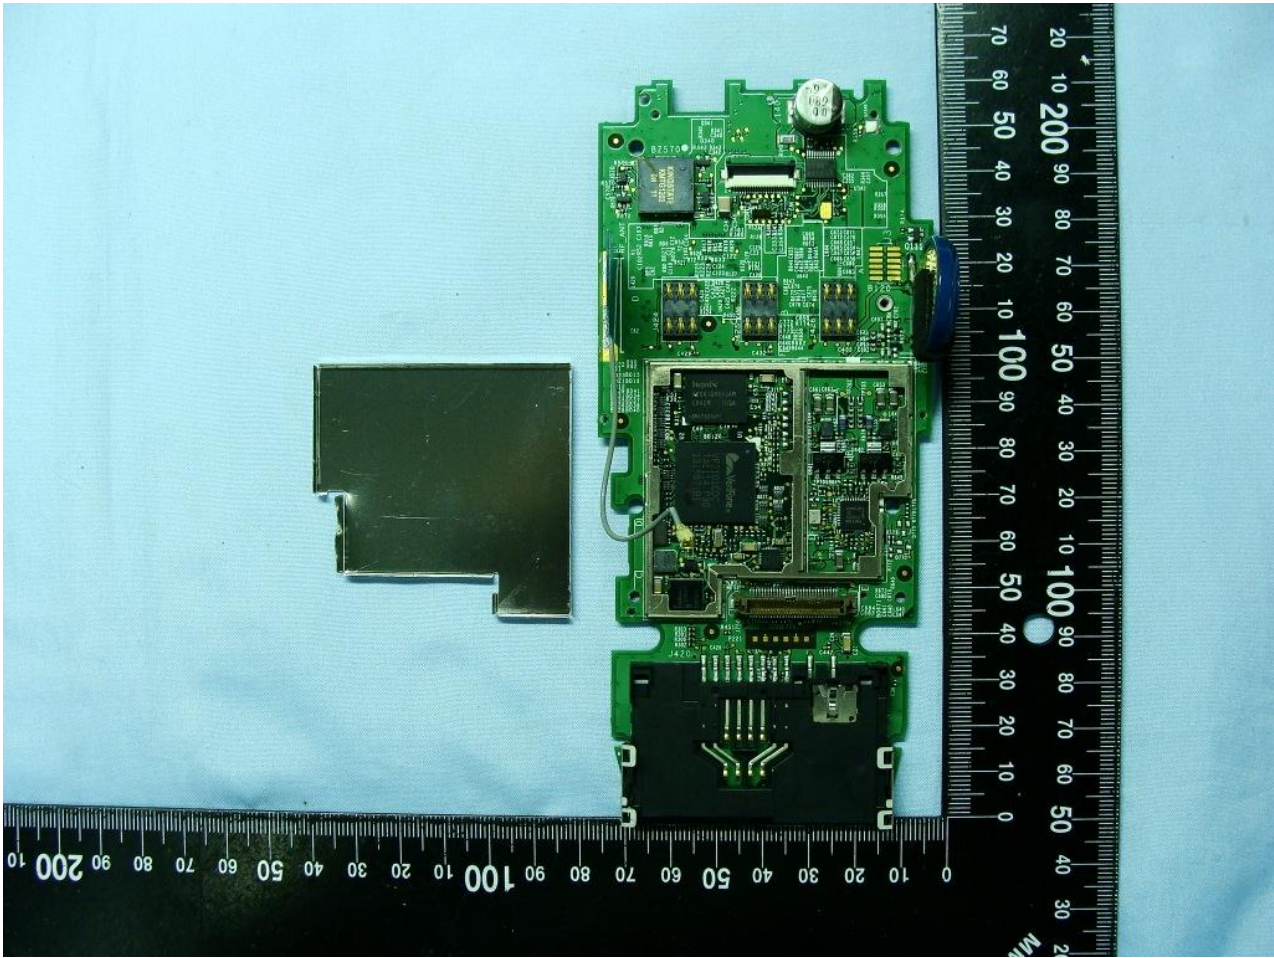

3. Internal Photograph of EUT

Brand Name: VeriFone / Model Name: VX680 WiFi

Brand Name: VeriFone / Model Name: VX680 WiFi

Brand Name: VeriFone / Model Name: VX680 WiFi

Brand Name: VeriFone / Model Name: VX680 WiFi

Brand Name: VeriFone / Model Name: VX680 WiFi

WLAN Antenna