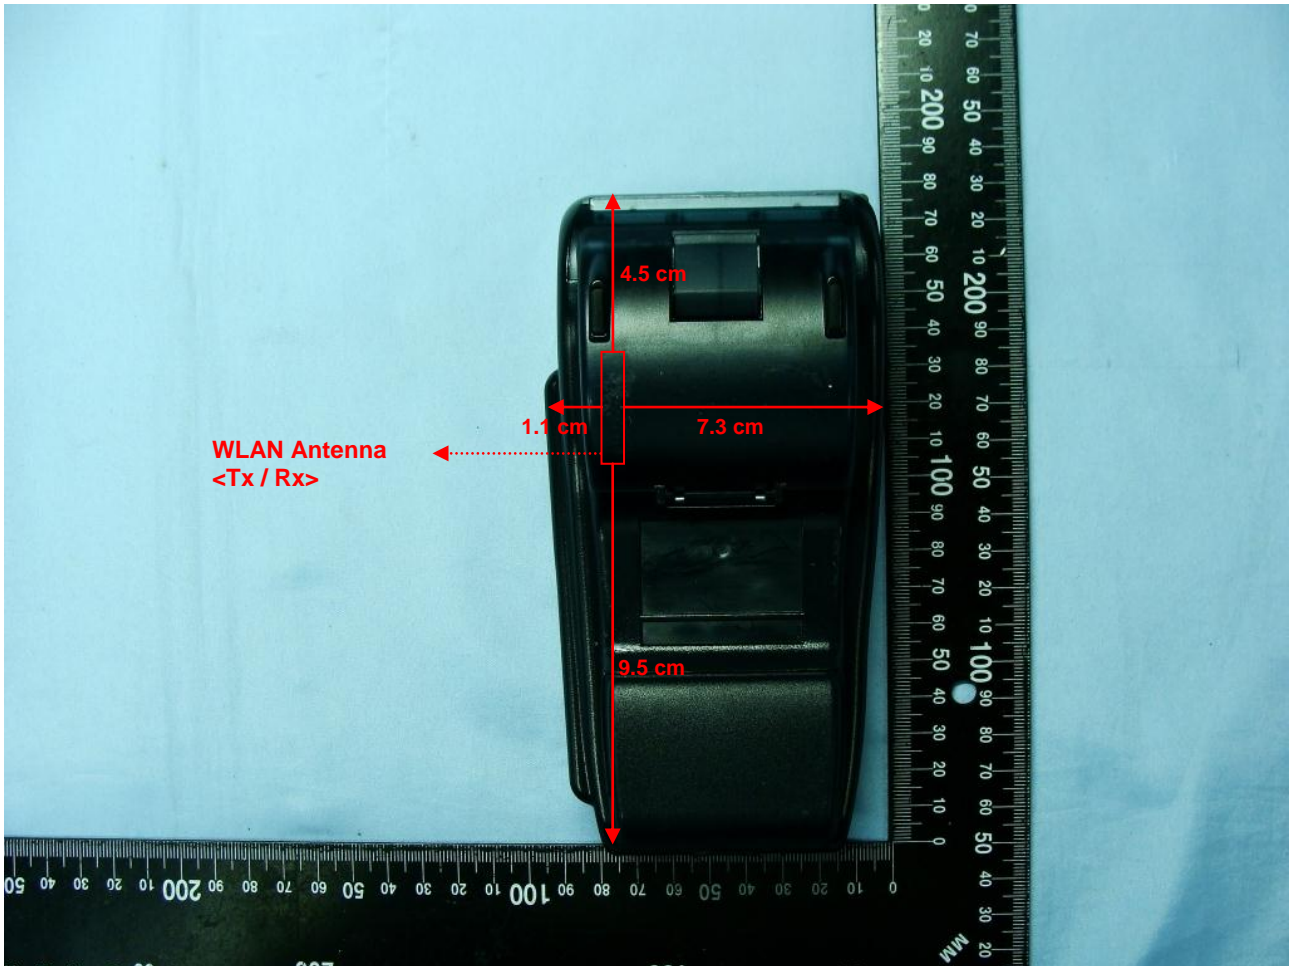

Brand Name: VeriFone / Model Name: VX680 WiFi

| Antenna location       | Length | Width  |
|------------------------|--------|--------|
| WLAN Antenna <TX / RX> | 3.6 cm | 2.0 cm |