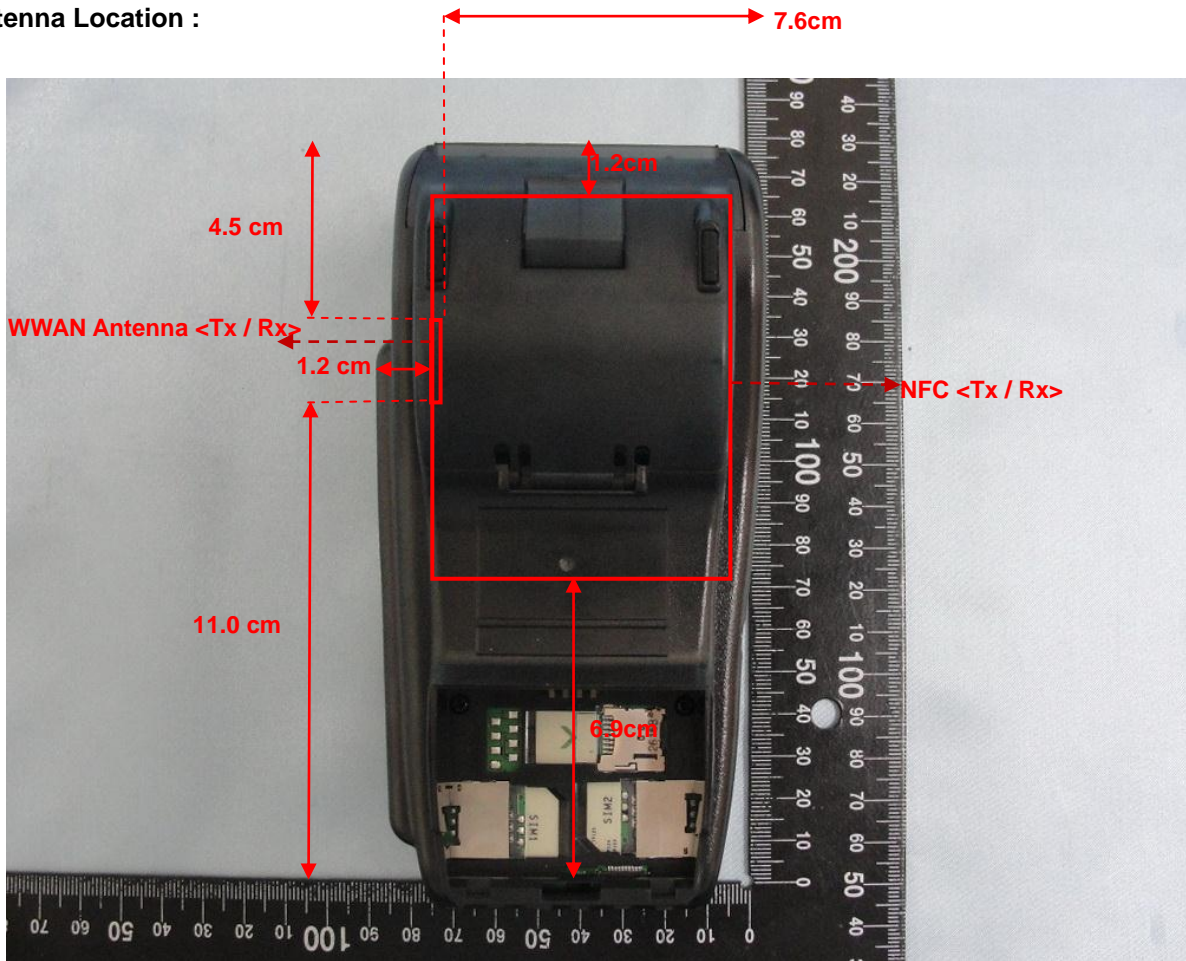

Appendix D. Product Photos

Battery 1

Battery 2

Antenna Location :

EUT Length: 17.5 cm
 EUT Width: 8.9 cm

Antenna	Length	Width
WWAN Antenna <Tx / Rx>	2.0 cm	0.1 cm
NFC <Tx / Rx>	9.4 cm	7.1 cm

The shortest distance between the Tx antennas	
WWAN Antenna <Tx / Rx> to NFC <Tx / Rx>	0.2 cm

Appendix E. Test Setup Photos

Front of the DUT with Phantom 0 cm Gap

Back of the DUT with Phantom 0 cm Gap