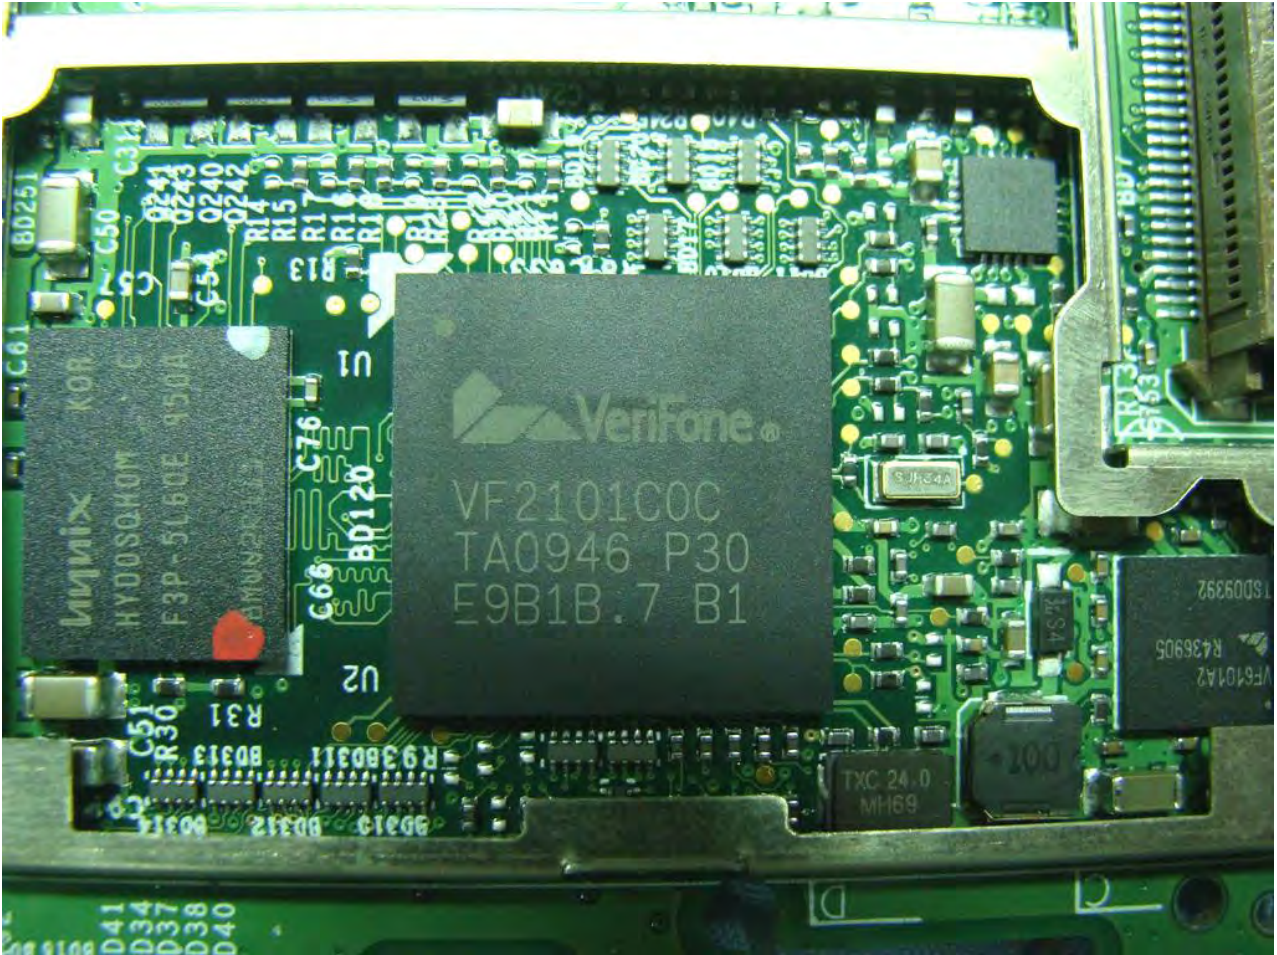

3. Internal Photograph of EUT

Model Name: VX680

Model Name: VX680

Model Name: VX680

Model Name: VX680

Model Name: VX680

Model Name: VX680

Model Name: VX680

Model Name: VX680

Model Name: VX680

Model Name: VX680

Model Name: VX680

WWAN Antenna