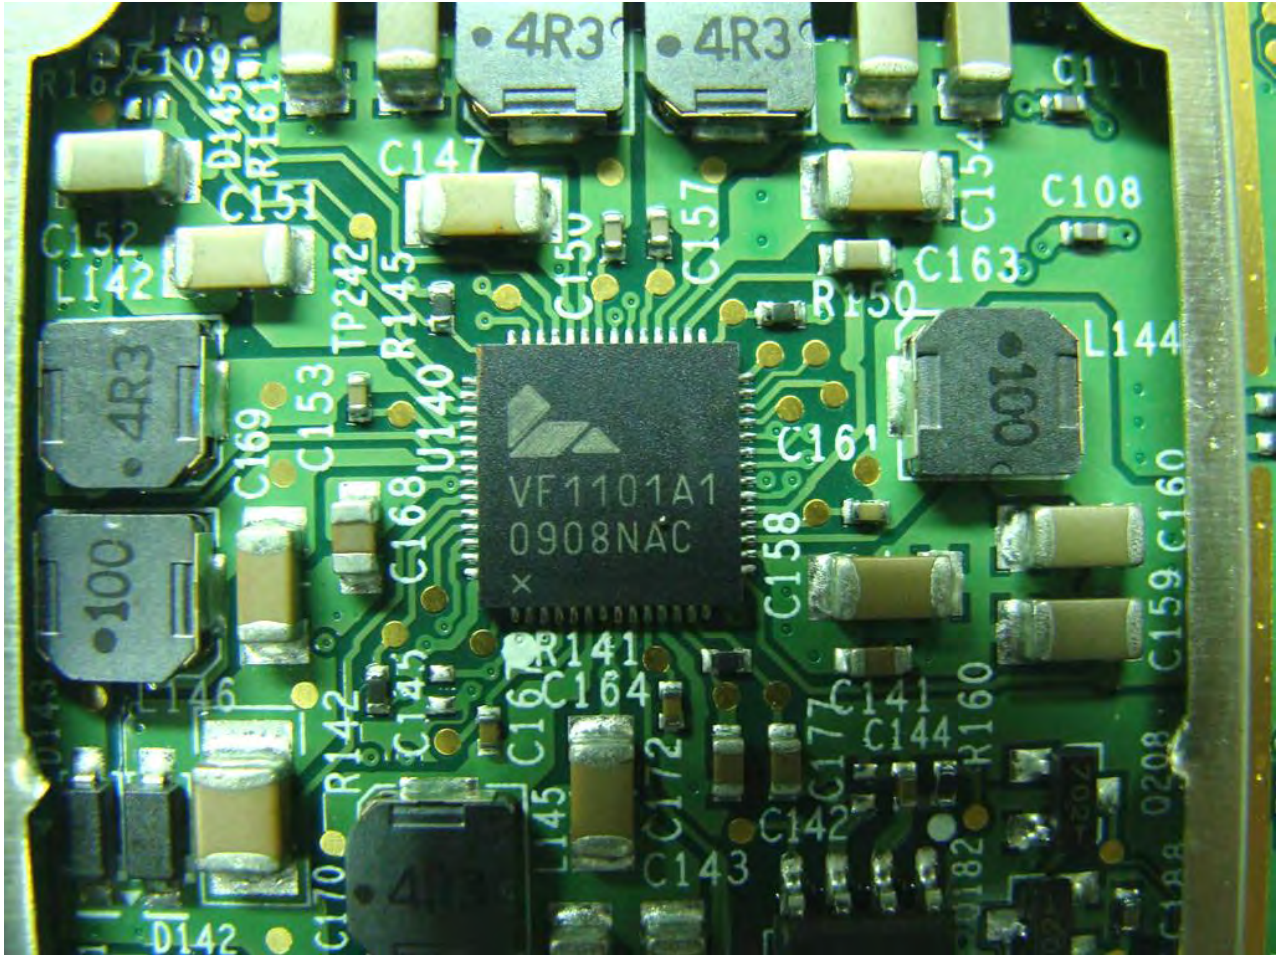

3. Internal Photograph of EUT

Model Name: VX680

Model Name: VX680

Model Name: VX680

Model Name: VX680

Model Name: VX680

Model Name: VX680

Model Name: VX680

Model Name: VX680

Model Name: VX680

Model Name: VX680

Model Name: VX680

WWAN Antenna