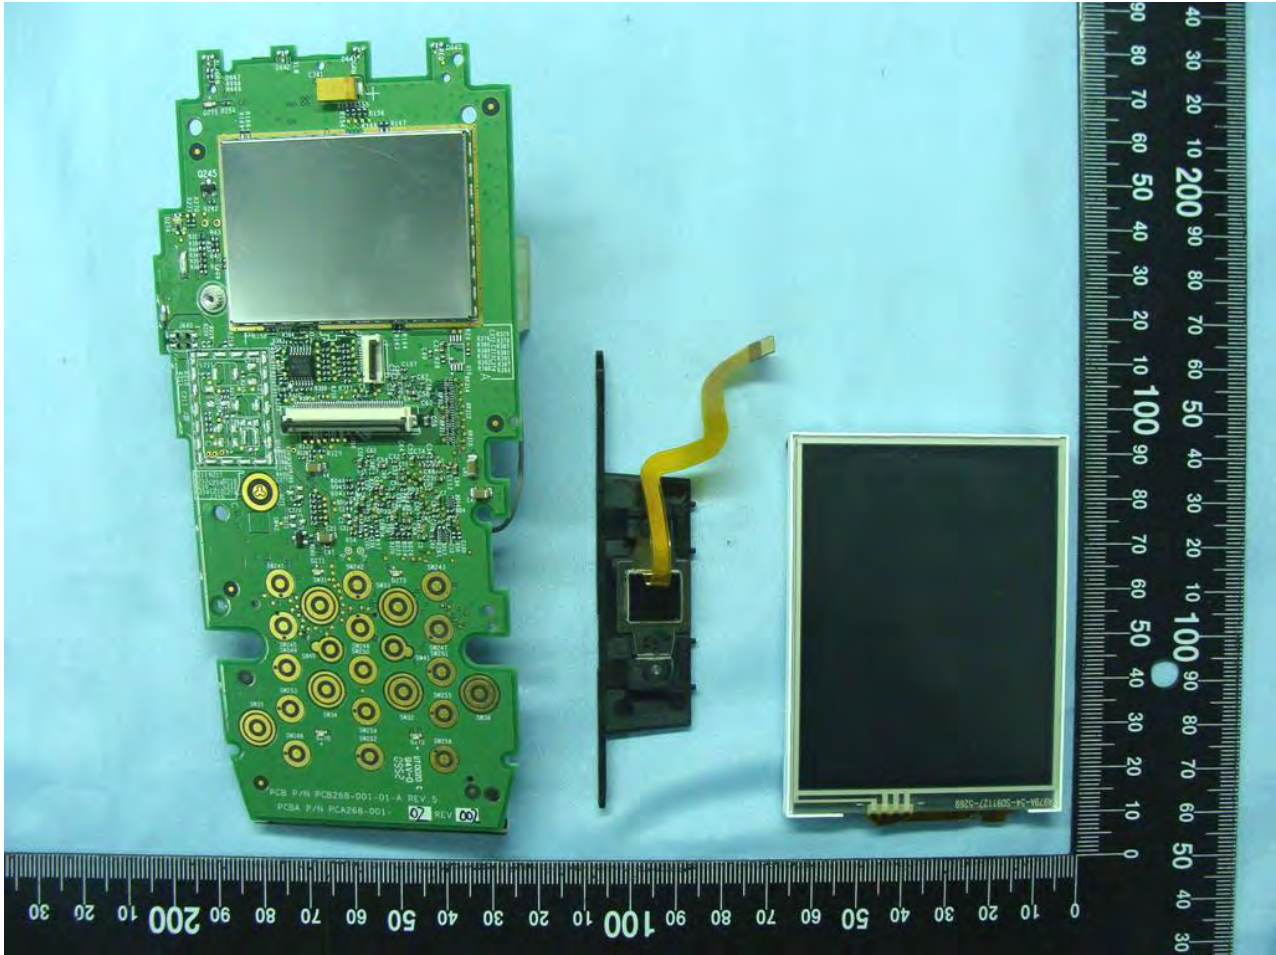

3. Internal Photograph of EUT

Model Name: VX680

Model Name: VX680

Model Name: VX680

Model Name: VX680

Model Name: VX680

Model Name: VX680

Model Name: VX680

Model Name: VX680

Model Name: VX680

Model Name: VX680

Model Name: VX680

WWAN Antenna