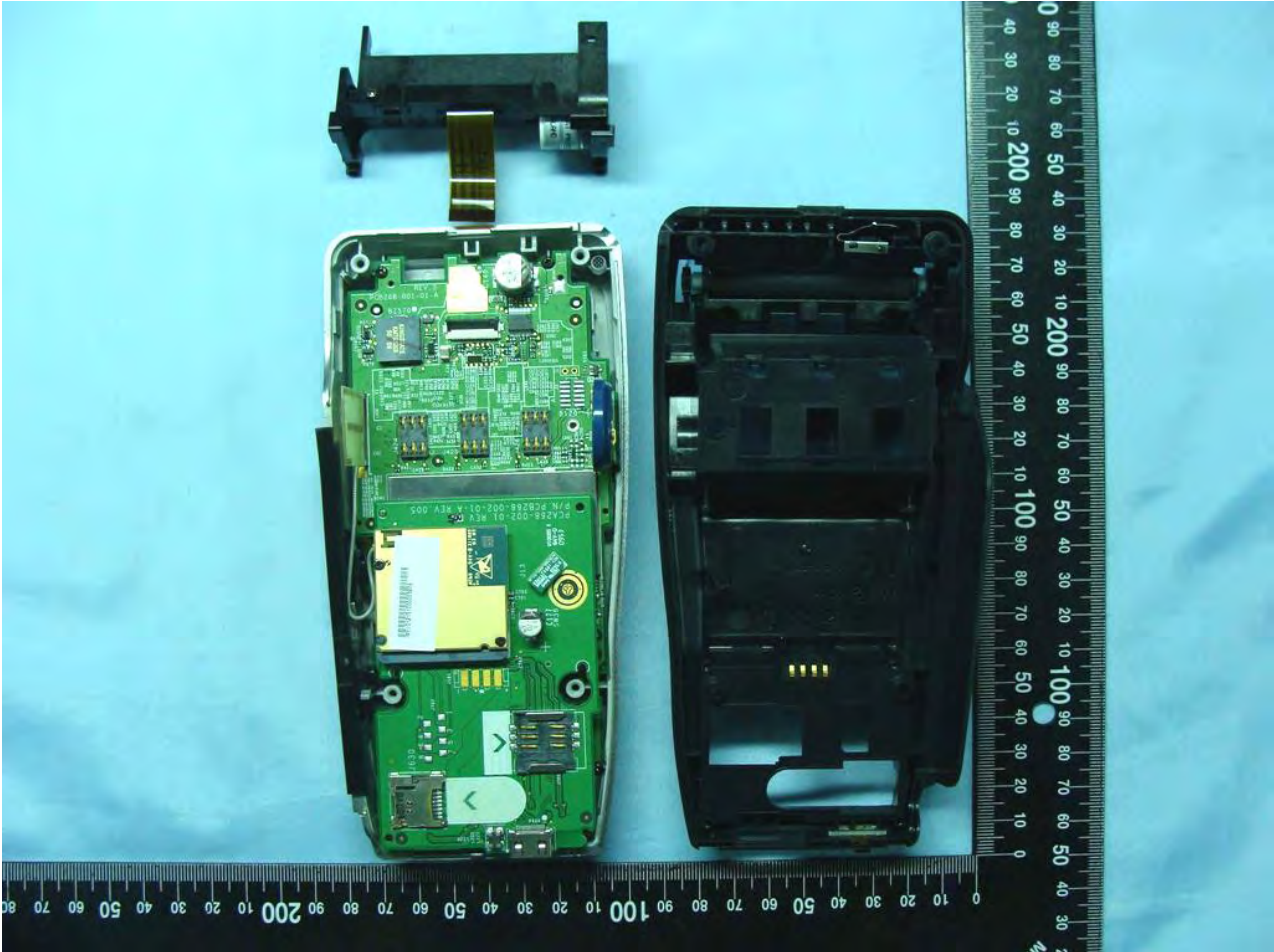

3. Internal Photograph of EUT

Model Name: VX680

Model Name: VX680

Model Name: VX680

Model Name: VX680

Model Name: VX680

Model Name: VX680

Model Name: VX680

Model Name: VX680

Model Name: VX680

Model Name: VX680

Model Name: VX680

WWAN Antenna