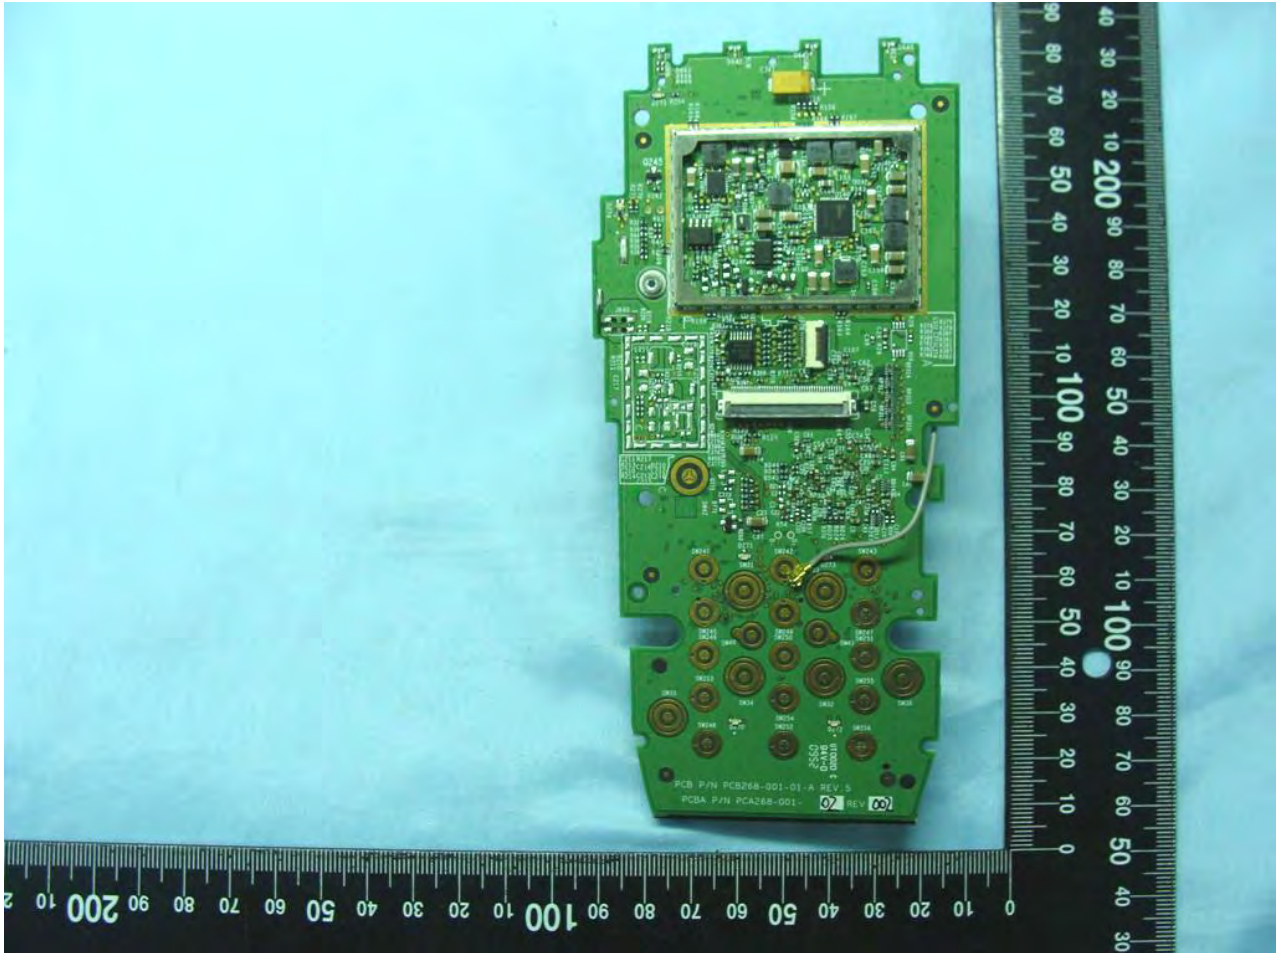

3. Internal Photograph of EUT

Model Name: VX680

Model Name: VX680

Model Name: VX680

Model Name: VX680

Model Name: VX680

Model Name: VX680

Model Name: VX680

Model Name: VX680

Model Name: VX680

Model Name: VX680

Model Name: VX680

WWAN Antenna