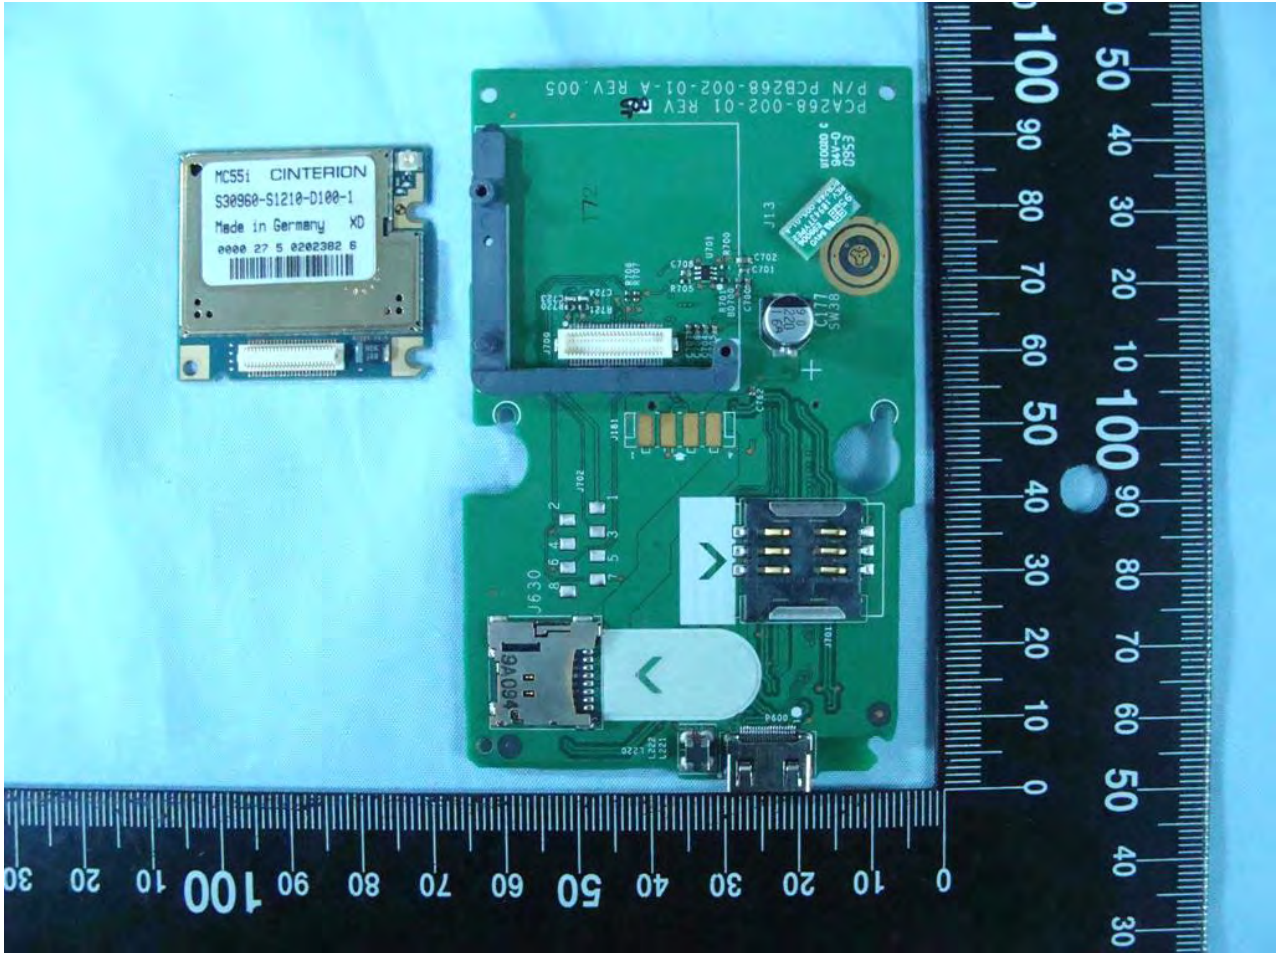

3. Internal Photograph of EUT

Model Name: VX680

Model Name: VX680

Model Name: VX680

Model Name: VX680

Model Name: VX680

Model Name: VX680

Model Name: VX680

Model Name: VX680

Model Name: VX680

Model Name: VX680

Model Name: VX680

WWAN Antenna