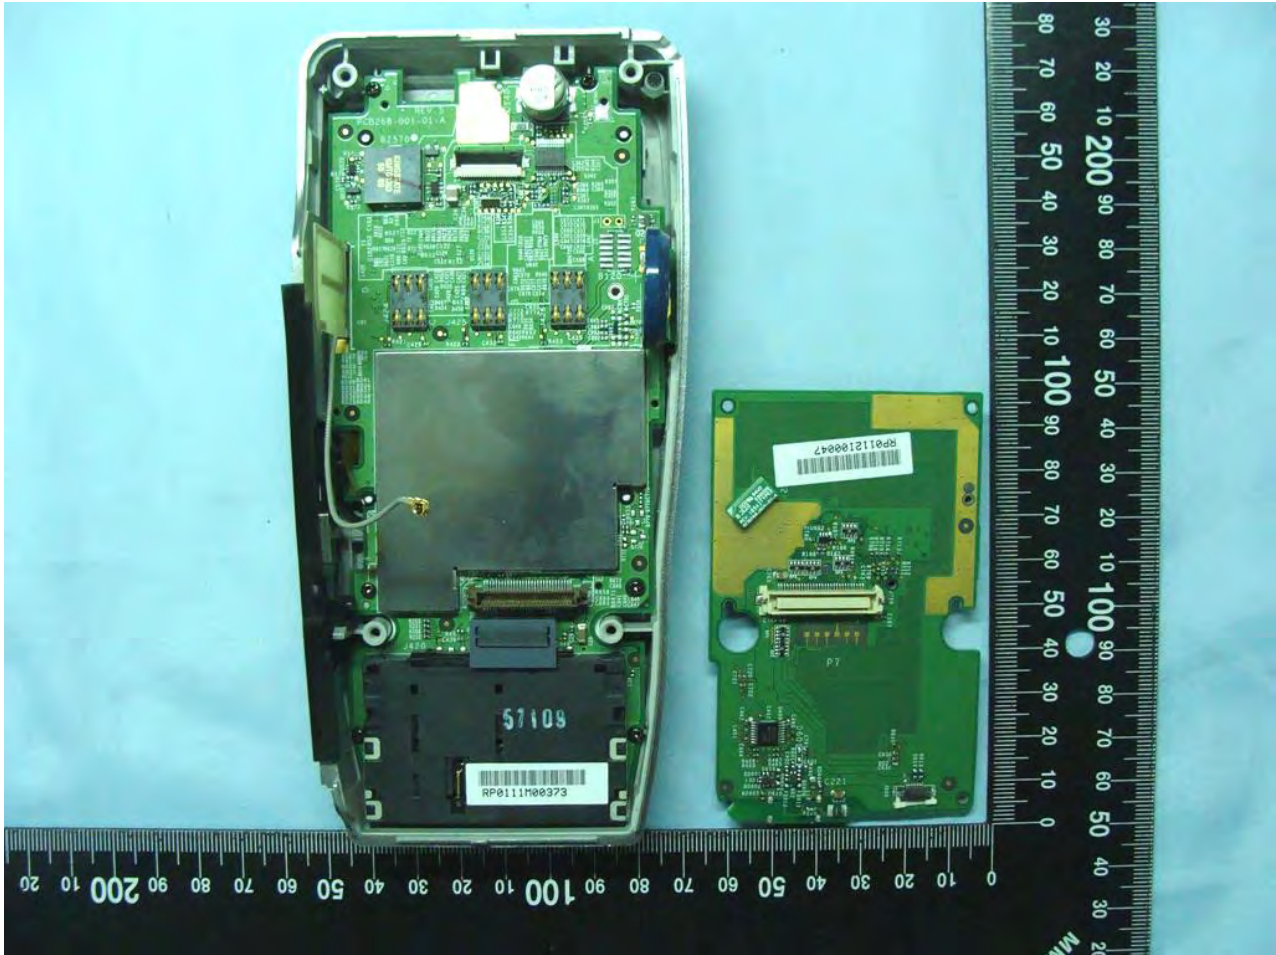

3. Internal Photograph of EUT

Model Name: VX680

Model Name: VX680

Model Name: VX680

Model Name: VX680

Model Name: VX680

Model Name: VX680

Model Name: VX680

Model Name: VX680

Model Name: VX680

Model Name: VX680

Model Name: VX680

WWAN Antenna