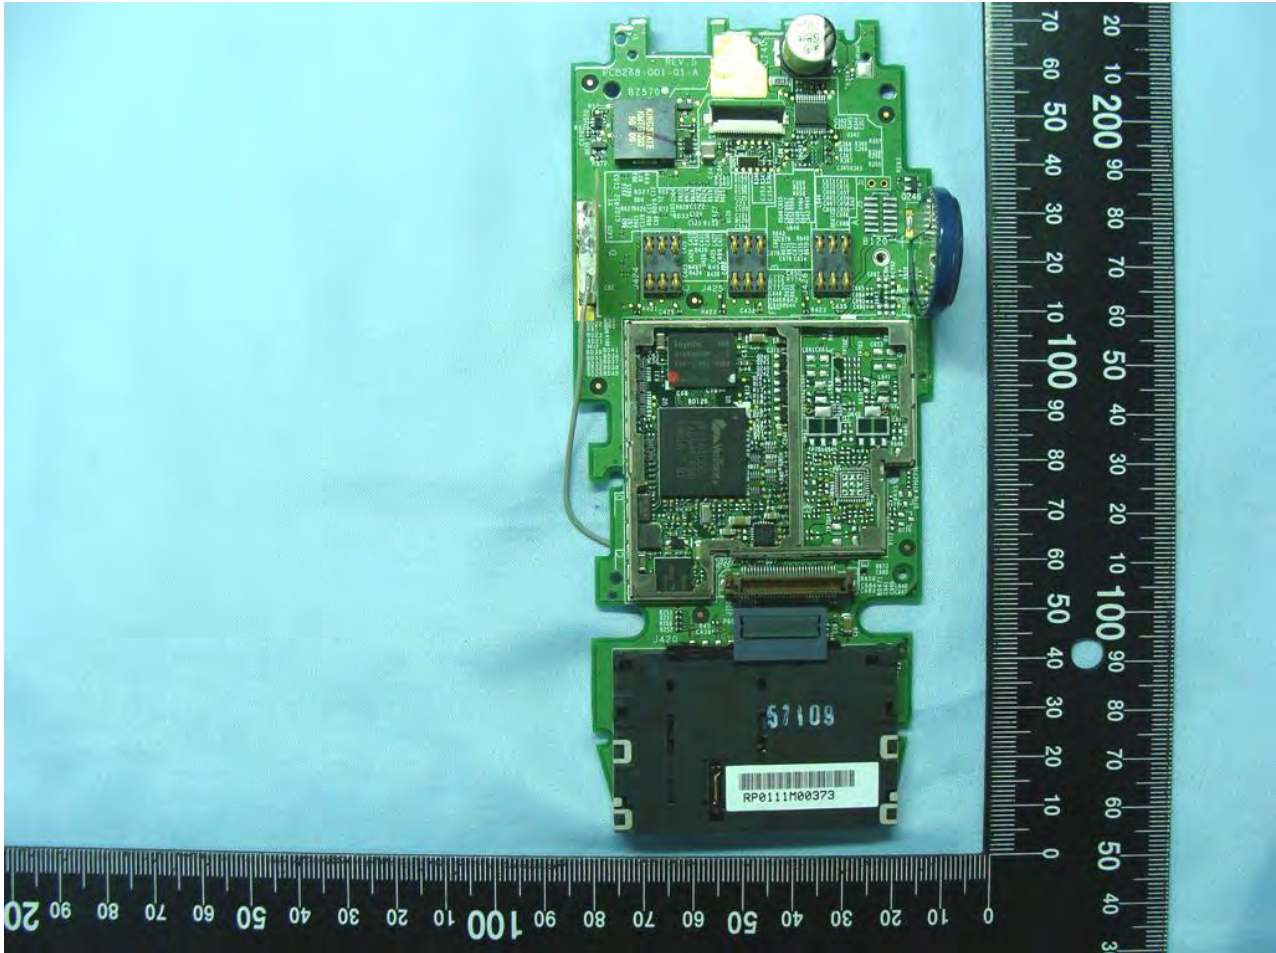

3. Internal Photograph of EUT

Model Name: VX680

Model Name: VX680

Model Name: VX680

Model Name: VX680

Model Name: VX680

Model Name: VX680

Model Name: VX680

Model Name: VX680

Model Name: VX680

Model Name: VX680

Model Name: VX680

WWAN Antenna