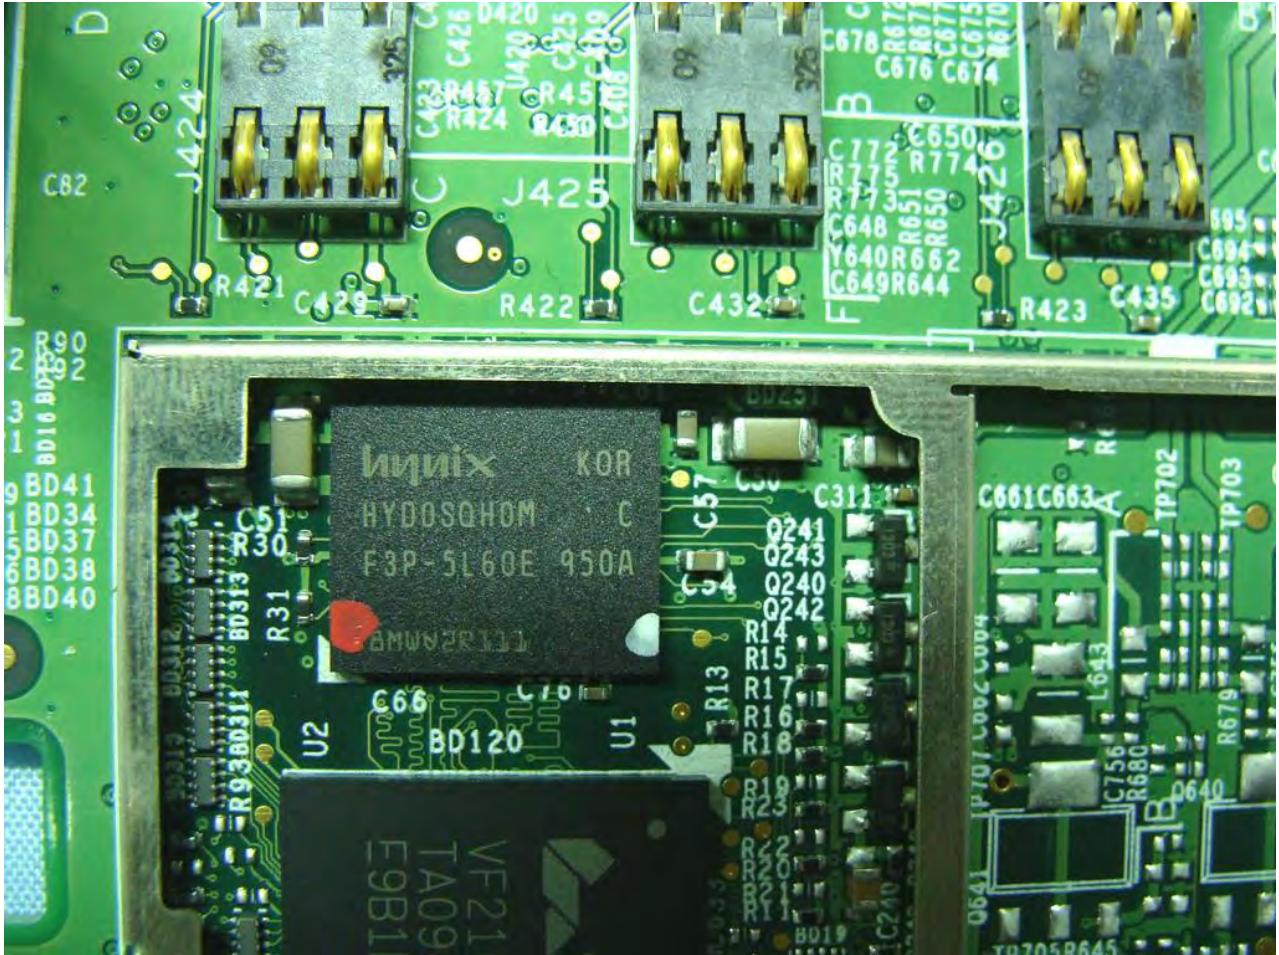

3. Internal Photograph of EUT

Model Name: VX680

Model Name: VX680

Model Name: VX680

Model Name: VX680

Model Name: VX680

Model Name: VX680

Model Name: VX680

Model Name: VX680

Model Name: VX680

Model Name: VX680

Model Name: VX680

WWAN Antenna