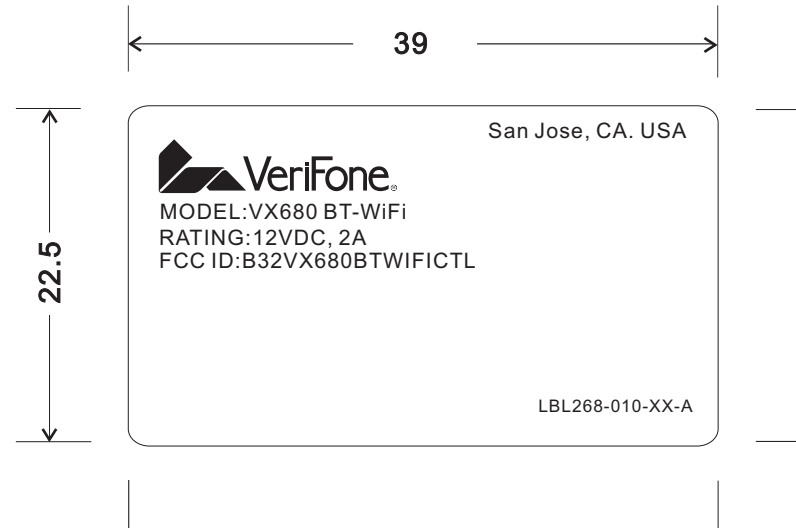

Actual Size 100%

Notes:

- 1.BACKGROUND COLOR: WHITE.
TEXT AND LOGO COLOR: BLACK

THIS DOCUMENT IS THE PROPERTY OF VERIFONE, AND CONTAINS VERIFONE'S CONFIDENTIAL AND PROPRIETARY INFORMATION IN CONSIDERATION OF VERIFONE'S DISCLOSURE OF THIS DOCUMENT TO YOU, YOU AGREE THAT NEITHER IT, NOR THE INFORMATION CONTAINED THEREIN SHALL BE DISCLOSED TO OTHERS OR DUPLICATED IN WHOLE OR IN PART OR USED FOR ANY PURPOSES OTHER THAN AS AGREED TO BY VERIFONE, WITHOUT EXPRESS WRITTEN CONSENT OF VERIFONE.

THIS ARTWORK IS THE PROPERTY OF VERIFONE. HANDLE WITH CARE AND RETURN TO VERIFONE VERY SOON AFTER USE.

SIGNATURES		DATE	TITLE		REVISIONS			
UNLESS OTHERWISE SPECIFIED, DIMENSIONS ARE IN MILLIMETERS.					REV.	DESCRIPTION	DATE	APPROVED
VICTORIA_L1		14/JUL/11	ARTWORK, LABEL VX680 GPRS PROD ID DEVELOPING		xxx	ECO# CXXXXX	14-JUL-11	BOBBY_S1
DWN.	BOBBY_S1	14/JUL/11	SIZE	DWG.NO.				
ENG.			A4	LBL268-010-XX-AW	REV.			
CHK.					XXX			
			SCALE: 2X	SHEET 1 OF 1				