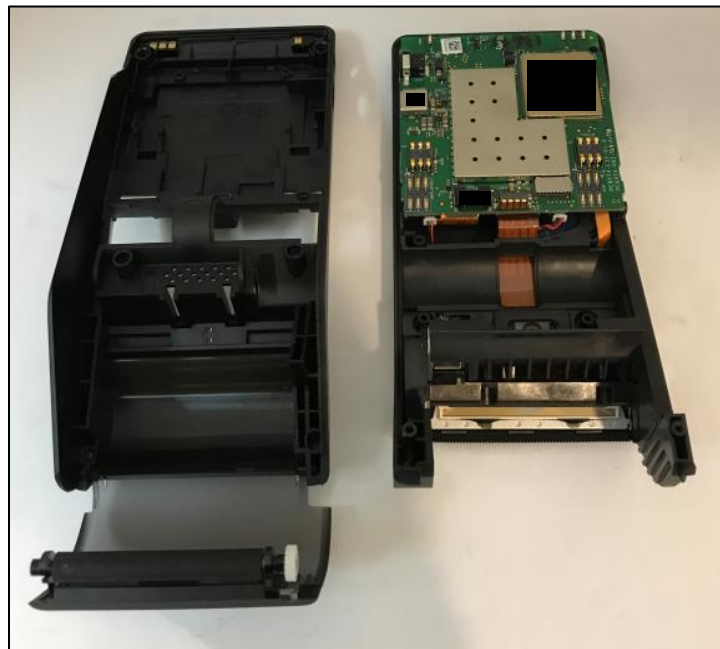

V240m Plus 3GBW

Internal

V240m Plus 3GBW

Internal

Internal

V240m Plus 3GBW

Bottom Cover

BT/WiFi Antenna ○

3G/2G Antenna □

V240m Plus 3GBW

BT/WiFi Antenna ○

3G/2G Antenna □

BT/WiFi/3G/2G Antenna

V240m Plus 3GBW

Top Cover

Top Cover

V240m Plus 3GBW

Top Cover & PCB- Top View

Top Cover & PCB - Bottom View

V240m Plus 3GBW

Top Cover Assembly

CTLS Antenna

V240m Plus 3GBW

PCB - Top View