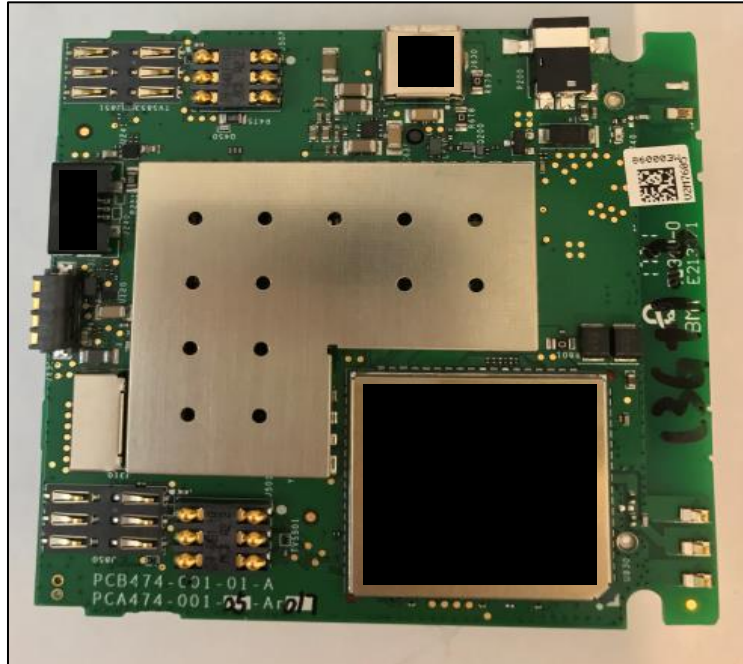

V240m Plus 3GBW

Top Cover & PCB- Top View

Top Cover & PCB - Bottom View

V240m Plus 3GBW

Top Cover Assembly

CTLS Antenna

V240m Plus 3GBW

PCB - Top View