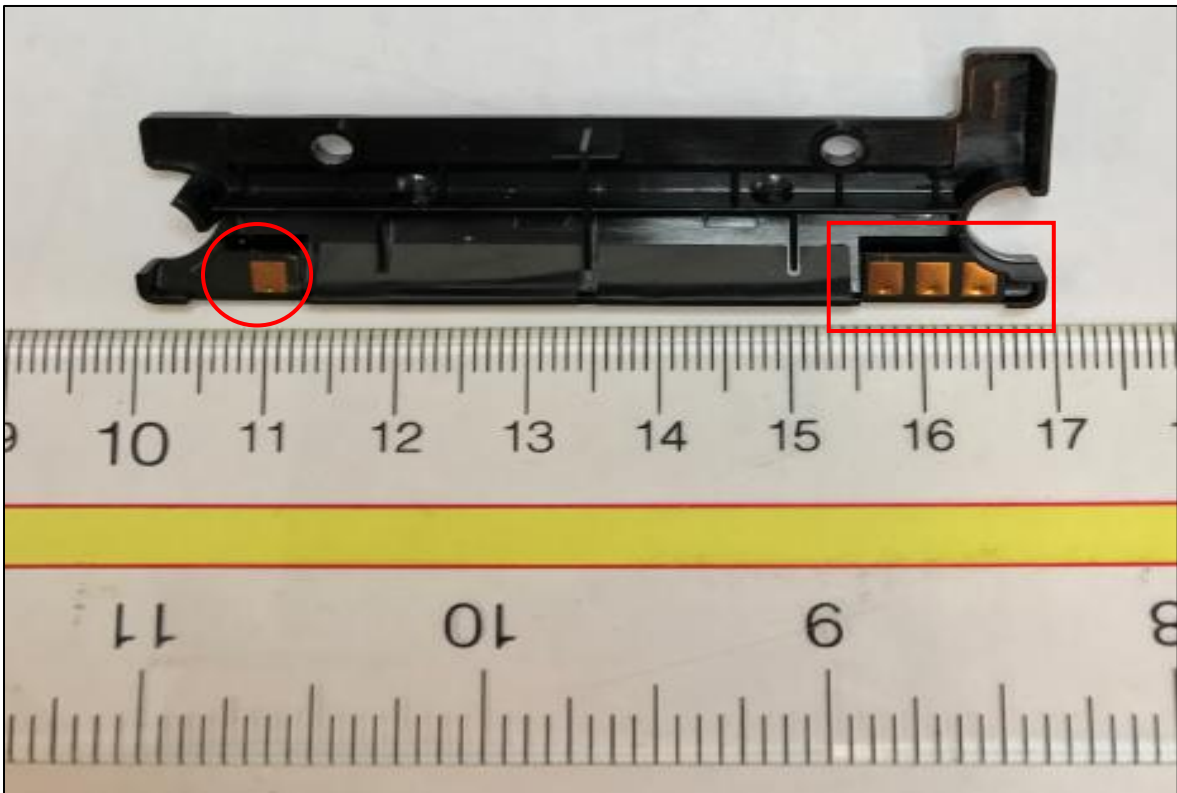

BT/WiFi/3G/2G Antenna