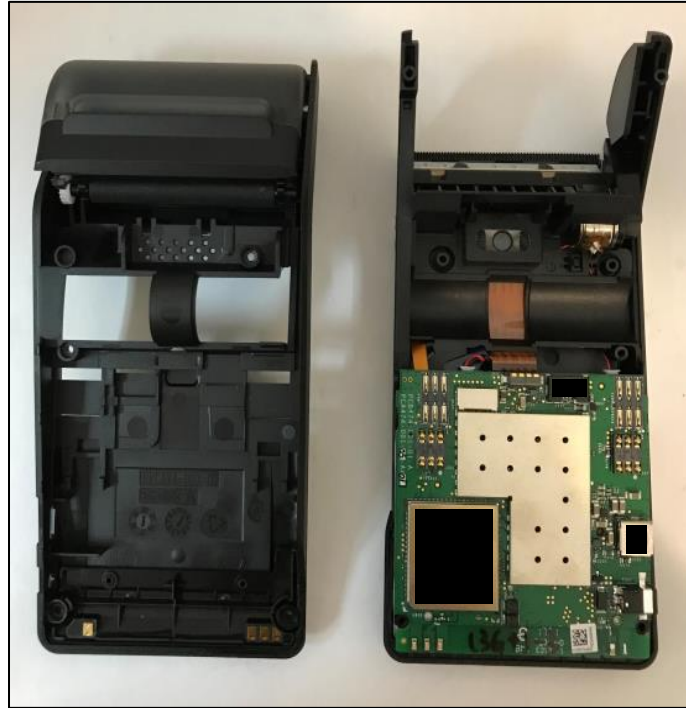

V240m Plus 3GBW

Internal

V240m Plus 3GBW

Internal

Internal

V240m Plus 3GBW

Bottom Cover

BT/WiFi Antenna ○

3G/2G Antenna □

V240m Plus 3GBW

BT/WiFi Antenna ○

3G/2G Antenna □

BT/WiFi/3G/2G Antenna

V240m Plus 3GBW

Top Cover

Top Cover

V240m Plus 3GBW

Top Cover & PCB- Top View

Top Cover & PCB - Bottom View

V240m Plus 3GBW

Top Cover Assembly

CTLS Antenna

V240m Plus 3GBW

PCB - Top View