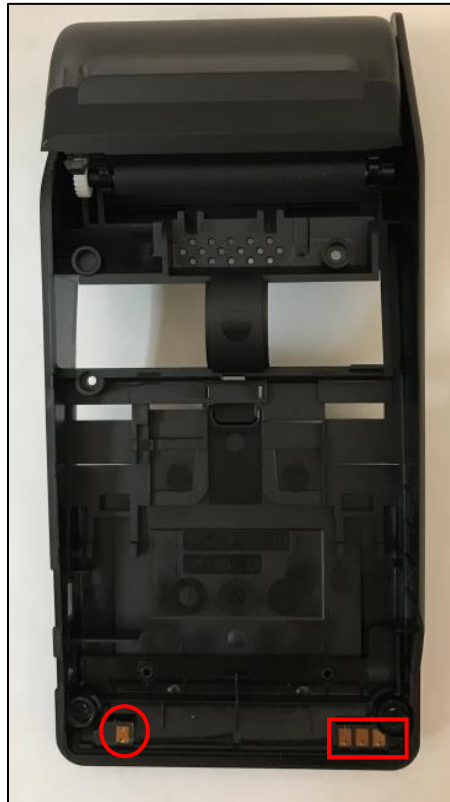

V240m Plus 3GBW

Internal

V240m Plus 3GBW

Internal

Internal

V240m Plus 3GBW

Bottom Cover

BT/WiFi Antenna ○

V240m Plus 3GBW

Top Cover & PCB- Top View

Top Cover & PCB - Bottom View

V240m Plus 3GBW

Top Cover Assembly

CTLS Antenna

V240m Plus 3GBW

PCB - Top View