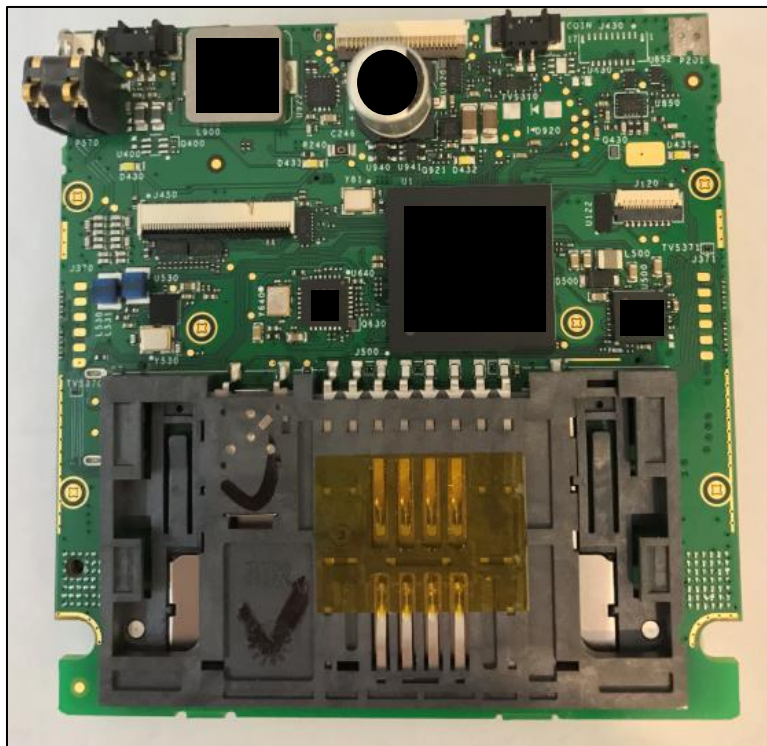

V240m Plus 3GBW

Internal

V240m Plus 3GBW

Internal

Internal

V240m Plus 3GBW

Bottom Cover

BT/WiFi Antenna ○

V240m Plus 3GBW

Top Cover & PCB- Top View

Top Cover & PCB - Bottom View

V240m Plus 3GBW

Top Cover Assembly

CTLS Antenna

V240m Plus 3GBW

PCB - Top View