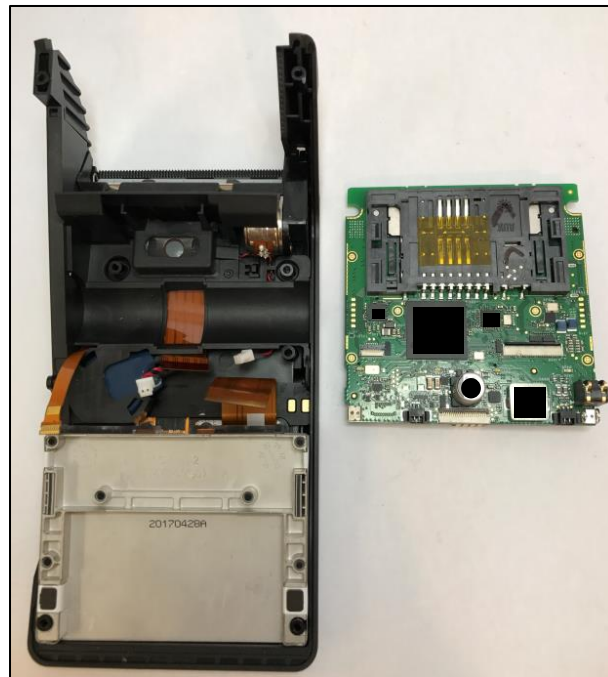

3G/2G Antenna □

V240m Plus 3GBW

BT/WiFi Antenna ○

3G/2G Antenna □

BT/WiFi/3G/2G Antenna

V240m Plus 3GBW

Top Cover

Top Cover

V240m Plus 3GBW

Top Cover & PCB- Top View

Top Cover & PCB - Bottom View

V240m Plus 3GBW

Top Cover Assembly

CTLS Antenna

V240m Plus 3GBW

PCB - Top View