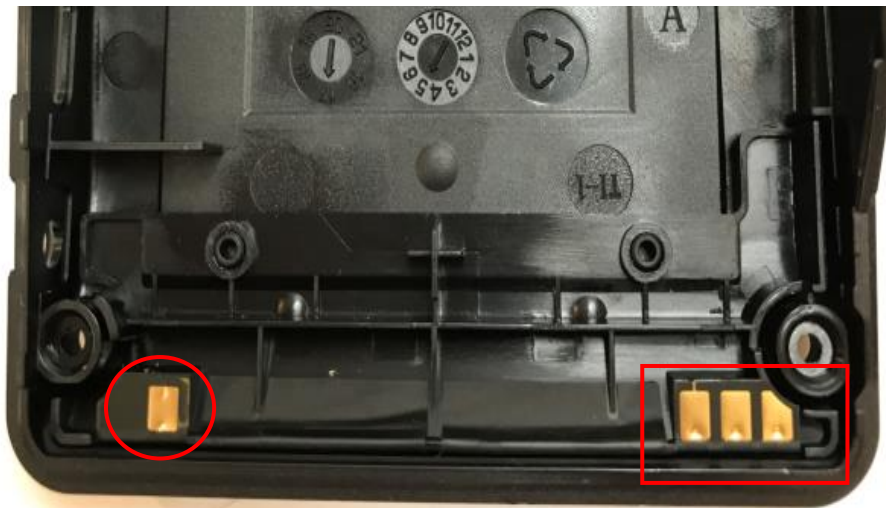

V240m Plus 3GBW

Internal

V240m Plus 3GBW

Internal

Internal

V240m Plus 3GBW

Bottom Cover

BT/WiFi Antenna ○