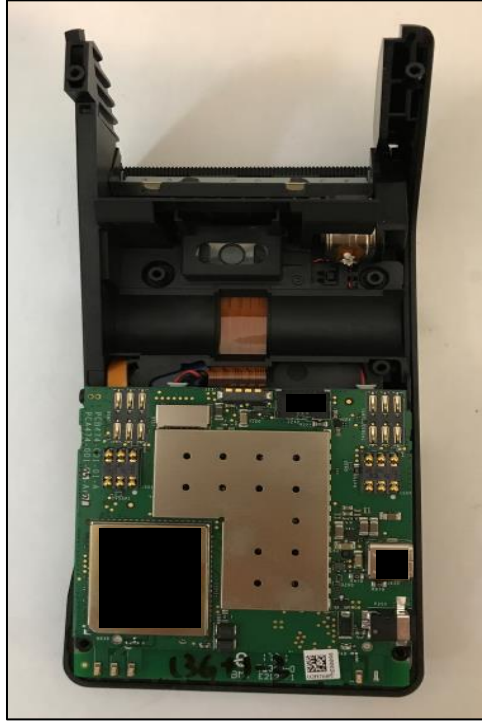

V240m Plus 3GBW

Internal

V240m Plus 3GBW

Internal

Internal

V240m Plus 3GBW

Bottom Cover

BT/WiFi Antenna ○

3G/2G Antenna □

V240m Plus 3GBW

BT/WiFi Antenna ○

3G/2G Antenna □

BT/WiFi/3G/2G Antenna

V240m Plus 3GBW

Top Cover

Top Cover

V240m Plus 3GBW

Top Cover & PCB- Top View

Top Cover & PCB - Bottom View

V240m Plus 3GBW

Top Cover Assembly

CTLS Antenna

V240m Plus 3GBW

PCB - Top View