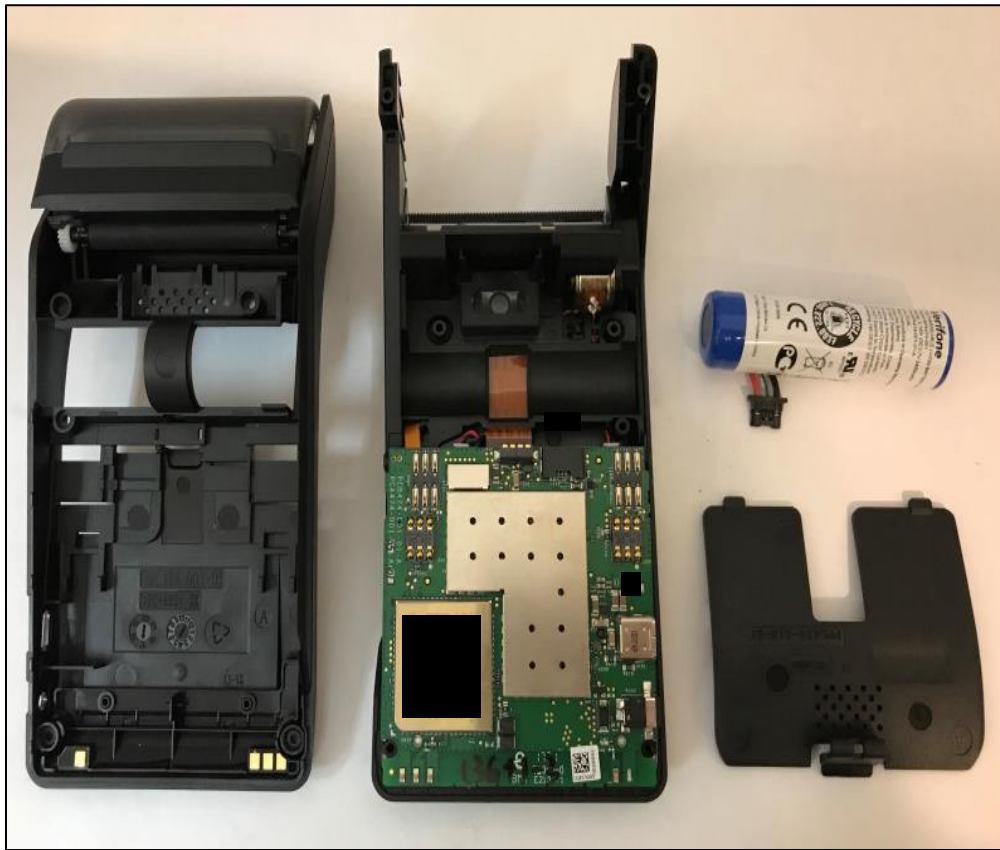

V240m Plus 3GBW

Internal

V240m Plus 3GBW

Internal

Internal

V240m Plus 3GBW

Bottom Cover

BT/WiFi Antenna ○