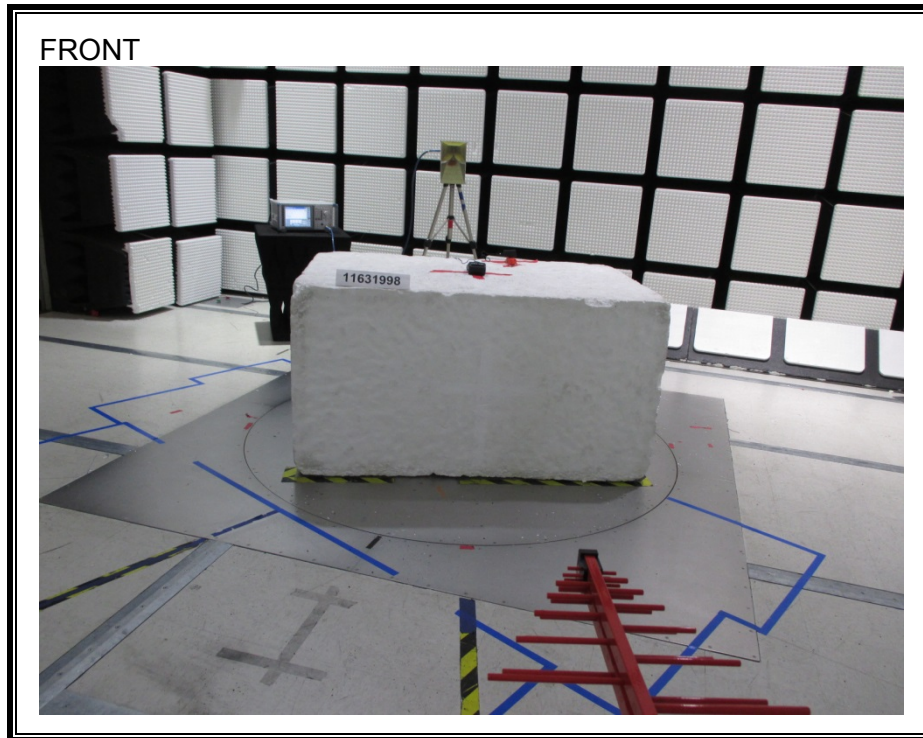

10. SETUP PHOTOS

ANTENNA PORT CONDUCTED RF MEASUREMENT SETUP

RADIATED RF MEASUREMENT SETUP FOR PORTABLE CONFIGURATION

Z-AXIS PHOTO

RADIATED RF MEASUREMENT SETUP (BELOW 30 MHz)

RADIATED RF MEASUREMENT SETUP (BELOW 1 GHz)

RADIATED RF MEASUREMENT SETUP (ABOVE 1 GHz)

AC LINE CONDUCTED EMISSIONS MEASUREMENT SETUP

END OF REPORT