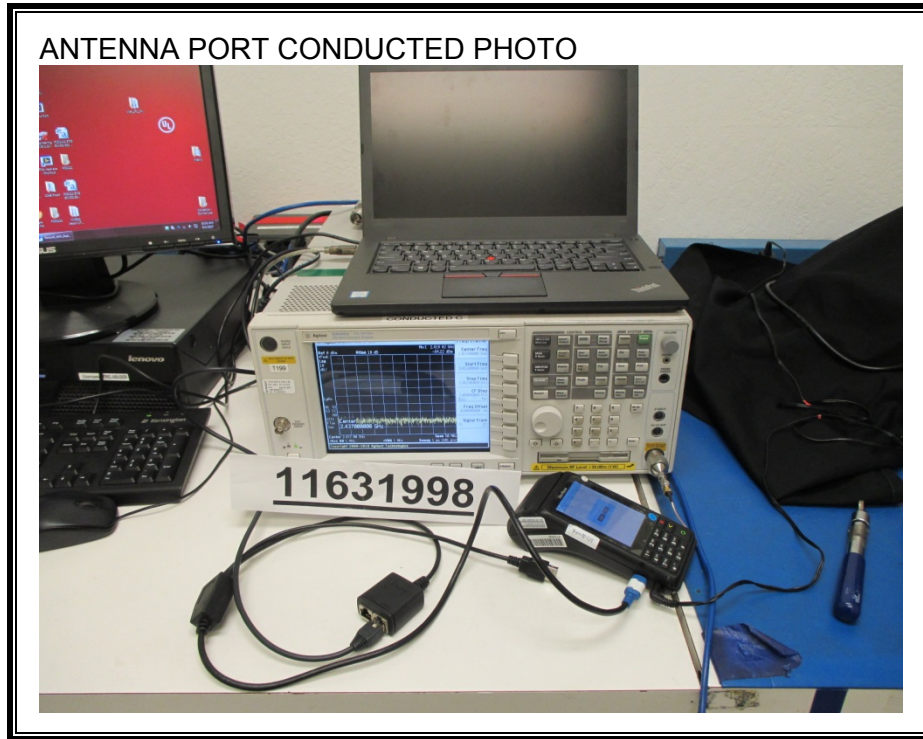

10. SETUP PHOTOS

ANTENNA PORT CONDUCTED RF MEASUREMENT SETUP

RADIATED RF MEASUREMENT SETUP FOR PORTABLE CONFIGURATION

Z-AXIS PHOTO

RADIATED RF MEASUREMENT SETUP (BELOW 30 MHz)

RADIATED RF MEASUREMENT SETUP (BELOW 1 GHz)

RADIATED RF MEASUREMENT SETUP (ABOVE 1 GHz)

AC LINE CONDUCTED EMISSIONS MEASUREMENT SETUP

END OF REPORT