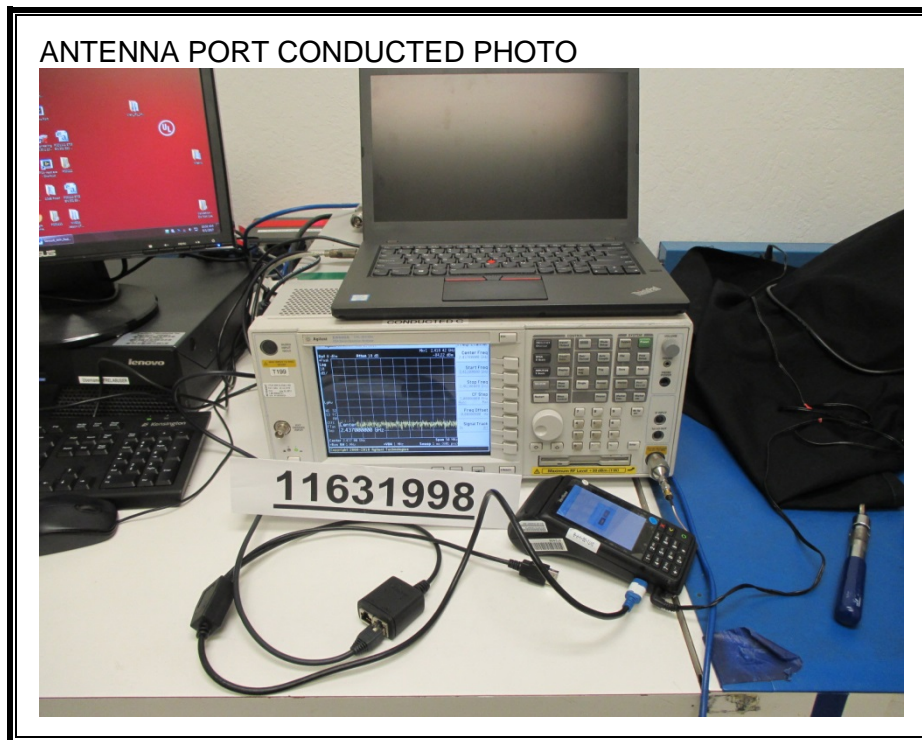

### ANTENNA PORT CONDUCTED RF MEASUREMENT SETUP

**RADIATED RF MEASUREMENT SETUP FOR PORTABLE CONFIGURATION**

**RADIATED RF MEASUREMENT SETUP (BELOW 30 MHz)**

**RADIATED RF MEASUREMENT SETUP (BELOW 1 GHz)**

**RADIATED RF MEASUREMENT SETUP (ABOVE 1 GHz)**

**AC LINE CONDUCTED EMISSIONS MEASUREMENT SETUP**

**END OF REPORT**