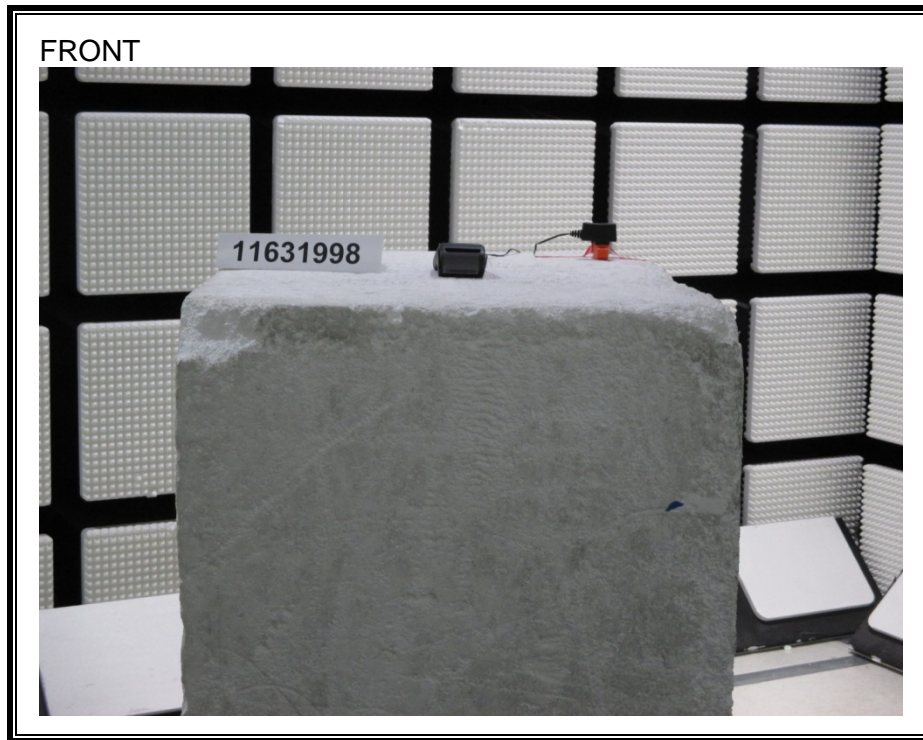

### ANTENNA PORT CONDUCTED RF MEASUREMENT SETUP

**RADIATED RF MEASUREMENT SETUP FOR PORTABLE CONFIGURATION**

**RADIATED RF MEASUREMENT SETUP (BELOW 30 MHz)**

**RADIATED RF MEASUREMENT SETUP (BELOW 1 GHz)**

**RADIATED RF MEASUREMENT SETUP (ABOVE 1 GHz)**

**AC LINE CONDUCTED EMISSIONS MEASUREMENT SETUP**

**END OF REPORT**