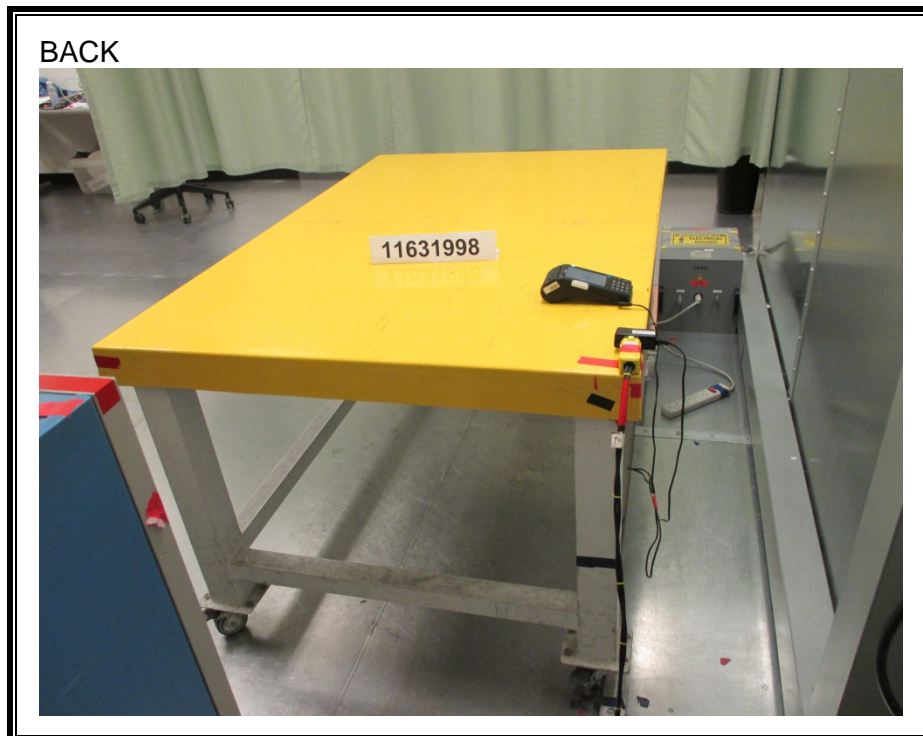

### ANTENNA PORT CONDUCTED RF MEASUREMENT SETUP

**RADIATED RF MEASUREMENT SETUP FOR PORTABLE CONFIGURATION**

**RADIATED RF MEASUREMENT SETUP (BELOW 30 MHz)**

**RADIATED RF MEASUREMENT SETUP (BELOW 1 GHz)**

**RADIATED RF MEASUREMENT SETUP (ABOVE 1 GHz)**

**AC LINE CONDUCTED EMISSIONS MEASUREMENT SETUP**

**END OF REPORT**