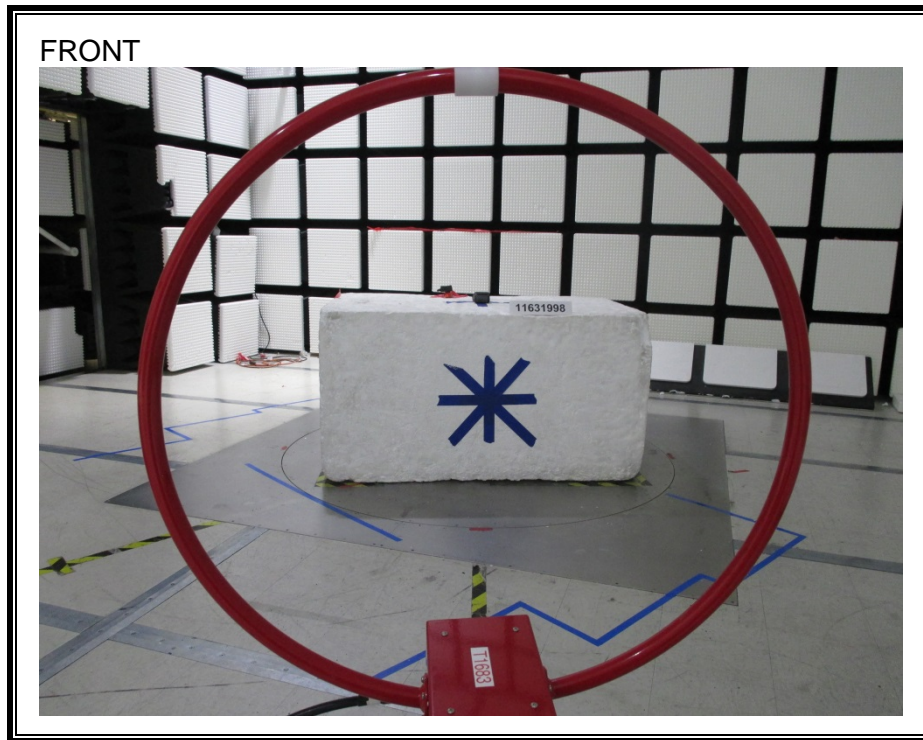

### ANTENNA PORT CONDUCTED RF MEASUREMENT SETUP

**RADIATED RF MEASUREMENT SETUP FOR PORTABLE CONFIGURATION**

**RADIATED RF MEASUREMENT SETUP (BELOW 30 MHz)**

**RADIATED RF MEASUREMENT SETUP (BELOW 1 GHz)**

**RADIATED RF MEASUREMENT SETUP (ABOVE 1 GHz)**

**AC LINE CONDUCTED EMISSIONS MEASUREMENT SETUP**

**END OF REPORT**