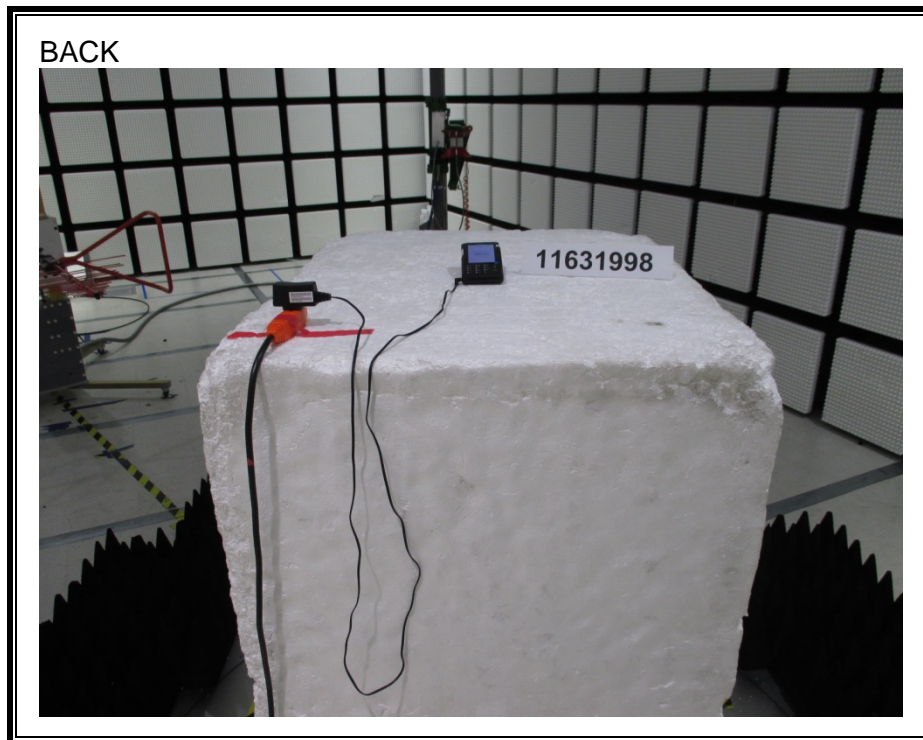

### ANTENNA PORT CONDUCTED RF MEASUREMENT SETUP

**RADIATED RF MEASUREMENT SETUP FOR PORTABLE CONFIGURATION**

**RADIATED RF MEASUREMENT SETUP (BELOW 30 MHz)**

**RADIATED RF MEASUREMENT SETUP (BELOW 1 GHz)**

**RADIATED RF MEASUREMENT SETUP (ABOVE 1 GHz)**

**AC LINE CONDUCTED EMISSIONS MEASUREMENT SETUP**

**END OF REPORT**