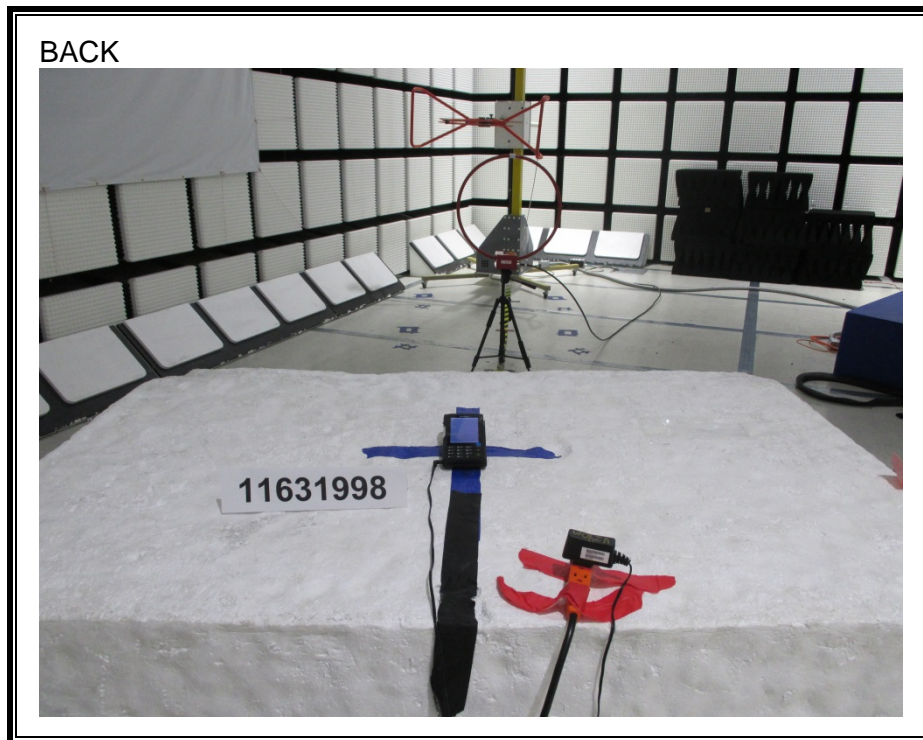

### ANTENNA PORT CONDUCTED RF MEASUREMENT SETUP

**RADIATED RF MEASUREMENT SETUP FOR PORTABLE CONFIGURATION**

**RADIATED RF MEASUREMENT SETUP (BELOW 30 MHz)**

**RADIATED RF MEASUREMENT SETUP (BELOW 1 GHz)**

**RADIATED RF MEASUREMENT SETUP (ABOVE 1 GHz)**

**AC LINE CONDUCTED EMISSIONS MEASUREMENT SETUP**

**END OF REPORT**