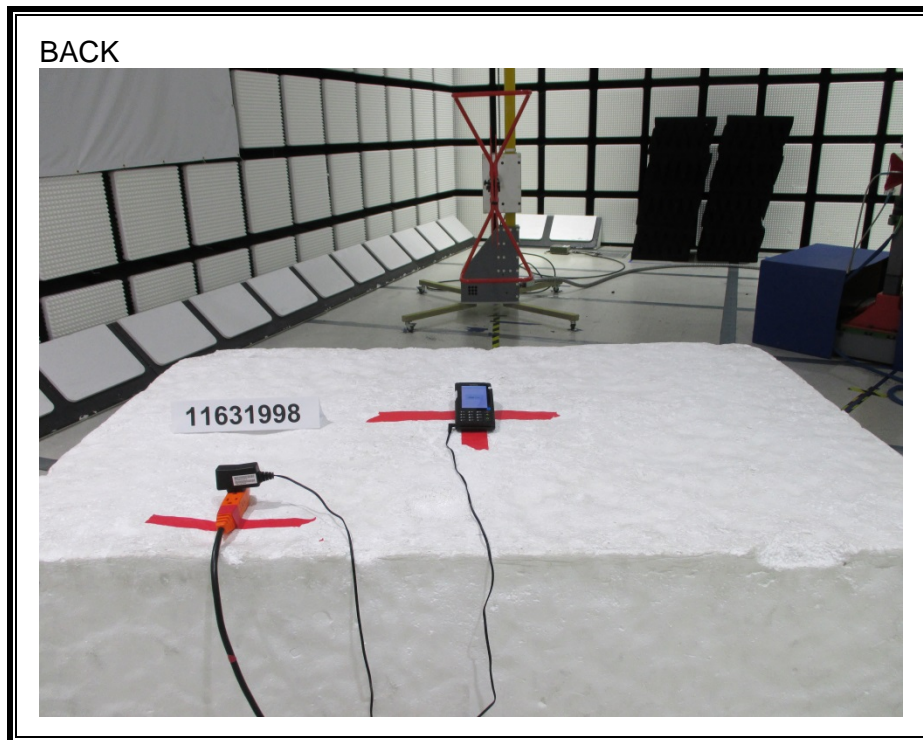

### ANTENNA PORT CONDUCTED RF MEASUREMENT SETUP

**RADIATED RF MEASUREMENT SETUP FOR PORTABLE CONFIGURATION**

**RADIATED RF MEASUREMENT SETUP (BELOW 30 MHz)**

**RADIATED RF MEASUREMENT SETUP (BELOW 1 GHz)**

**RADIATED RF MEASUREMENT SETUP (ABOVE 1 GHz)**

**AC LINE CONDUCTED EMISSIONS MEASUREMENT SETUP**

**END OF REPORT**