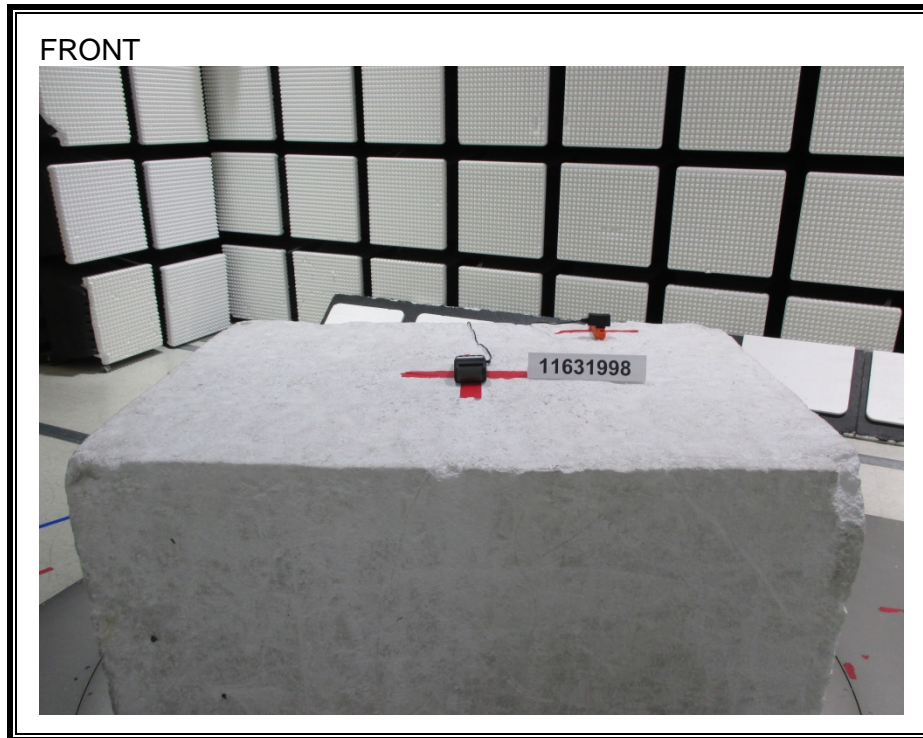

### ANTENNA PORT CONDUCTED RF MEASUREMENT SETUP

**RADIATED RF MEASUREMENT SETUP (BELOW 30 MHz)**

**RADIATED RF MEASUREMENT SETUP (BELOW 1 GHz)**

**RADIATED RF MEASUREMENT SETUP (ABOVE 1 GHz)**

**RADIATED RF MEASUREMENT SETUP FOR PORTABLE CONFIGURATION**