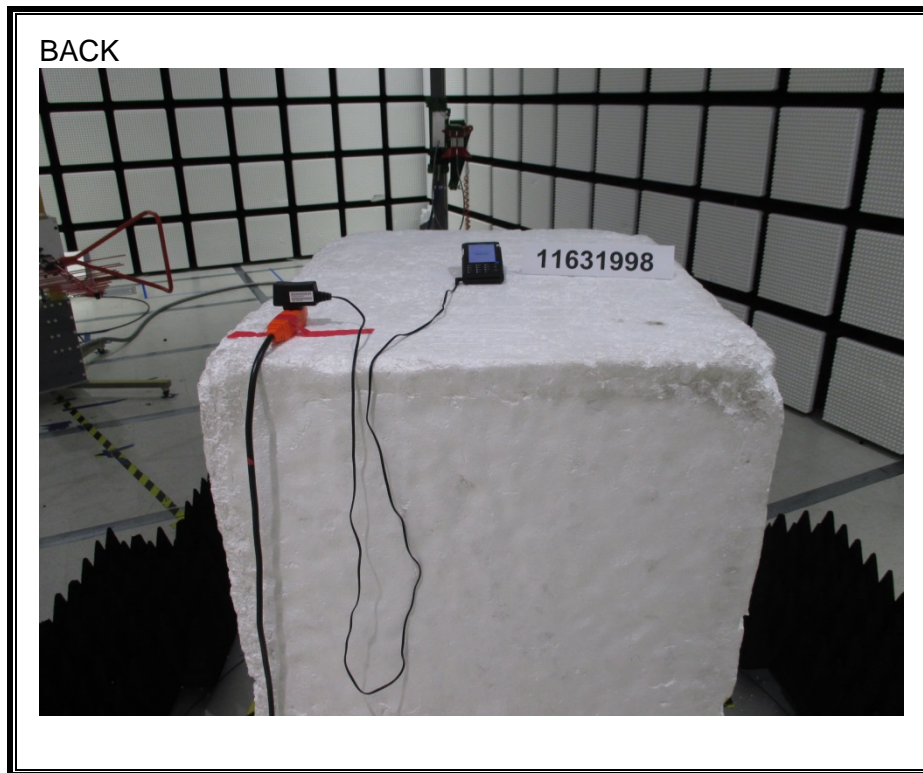

### ANTENNA PORT CONDUCTED RF MEASUREMENT SETUP

**RADIATED RF MEASUREMENT SETUP (BELOW 30 MHz)**

**RADIATED RF MEASUREMENT SETUP (BELOW 1 GHz)**

**RADIATED RF MEASUREMENT SETUP (ABOVE 1 GHz)**

**RADIATED RF MEASUREMENT SETUP FOR PORTABLE CONFIGURATION**

**AC LINE CONDUCTED EMISSIONS MEASUREMENT SETUP**

**END OF REPORT**