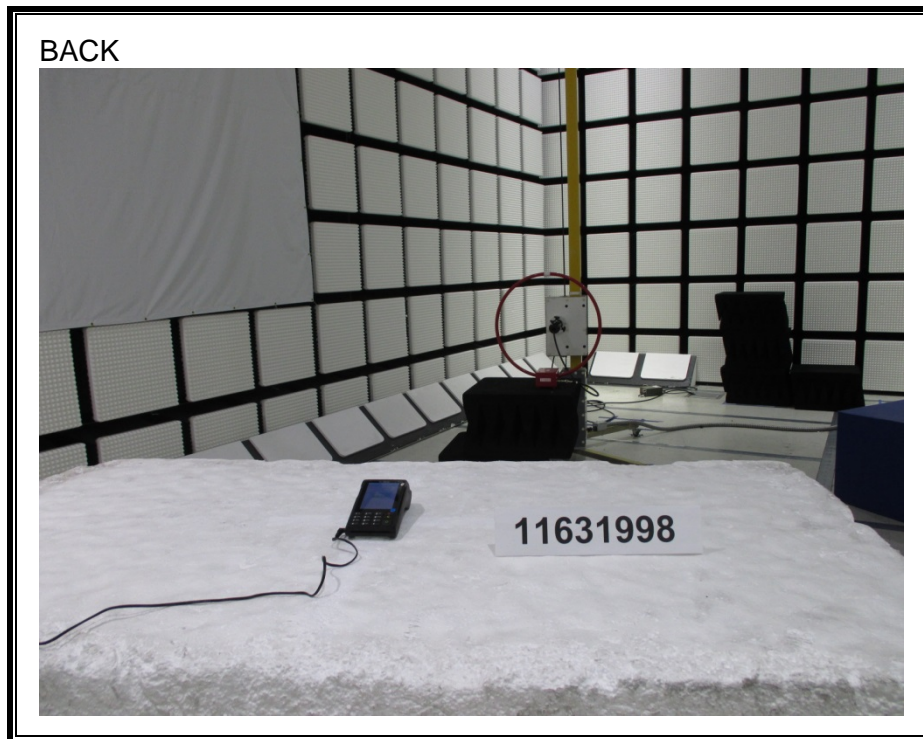

### ANTENNA PORT CONDUCTED RF MEASUREMENT SETUP

**RADIATED RF MEASUREMENT SETUP (BELOW 30 MHz)**

**RADIATED RF MEASUREMENT SETUP (BELOW 1 GHz)**

**RADIATED RF MEASUREMENT SETUP (ABOVE 1 GHz)**

**RADIATED RF MEASUREMENT SETUP FOR PORTABLE CONFIGURATION**

**AC LINE CONDUCTED EMISSIONS MEASUREMENT SETUP**

**END OF REPORT**