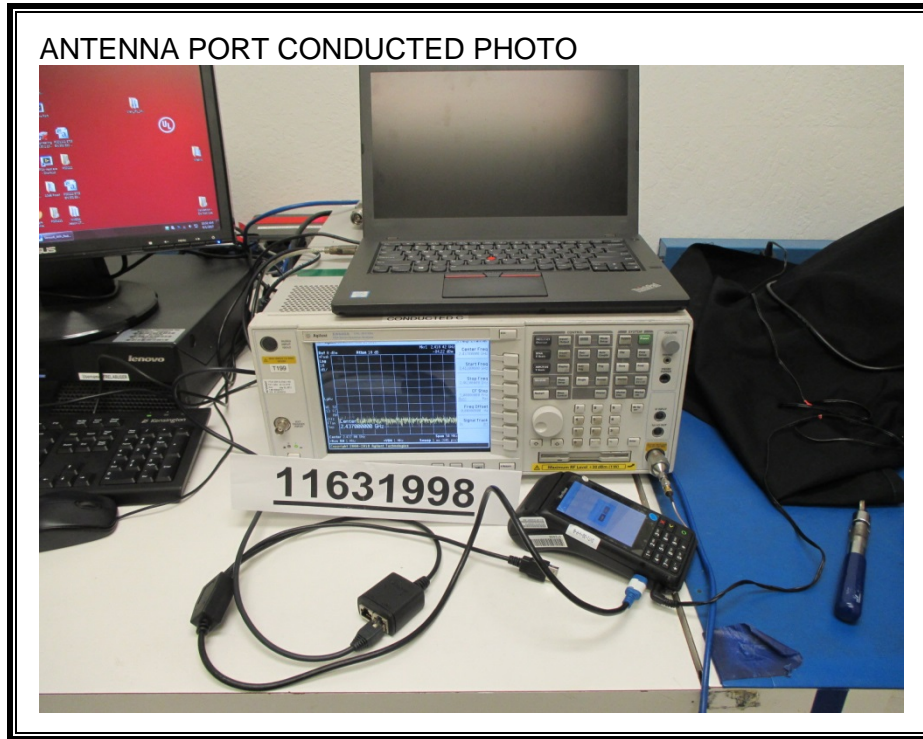

### ANTENNA PORT CONDUCTED RF MEASUREMENT SETUP

**RADIATED RF MEASUREMENT SETUP (BELOW 30 MHz)**

**RADIATED RF MEASUREMENT SETUP (BELOW 1 GHz)**

**RADIATED RF MEASUREMENT SETUP (ABOVE 1 GHz)**

**RADIATED RF MEASUREMENT SETUP FOR PORTABLE CONFIGURATION**

**AC LINE CONDUCTED EMISSIONS MEASUREMENT SETUP**

**END OF REPORT**