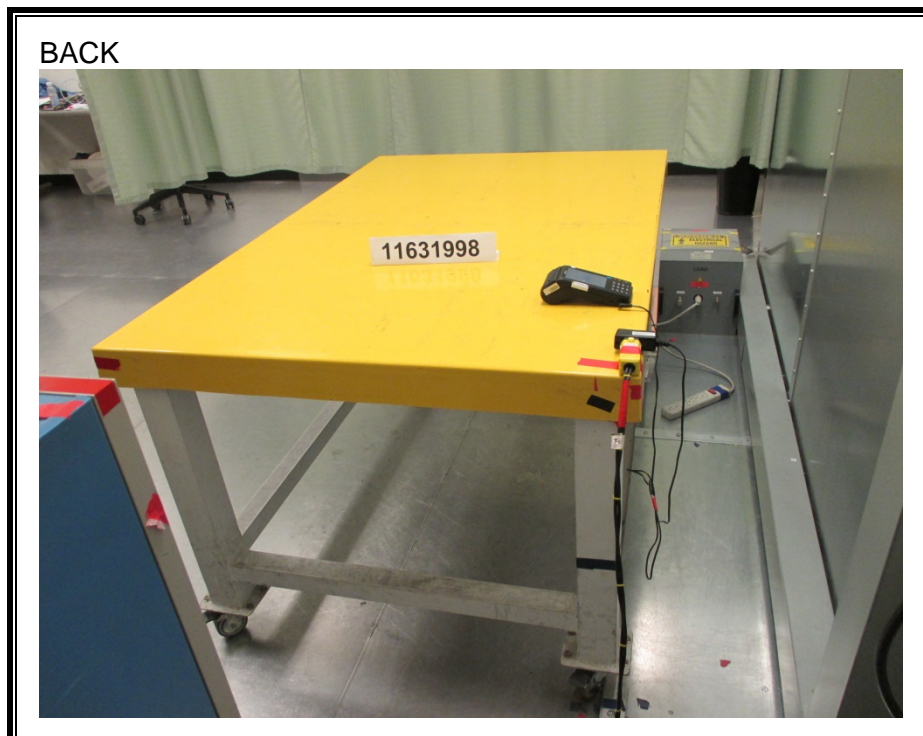

### ANTENNA PORT CONDUCTED RF MEASUREMENT SETUP

**RADIATED RF MEASUREMENT SETUP (BELOW 30 MHz)**

**RADIATED RF MEASUREMENT SETUP (BELOW 1 GHz)**

**RADIATED RF MEASUREMENT SETUP (ABOVE 1 GHz)**

**RADIATED RF MEASUREMENT SETUP FOR PORTABLE CONFIGURATION**

**AC LINE CONDUCTED EMISSIONS MEASUREMENT SETUP**

**END OF REPORT**