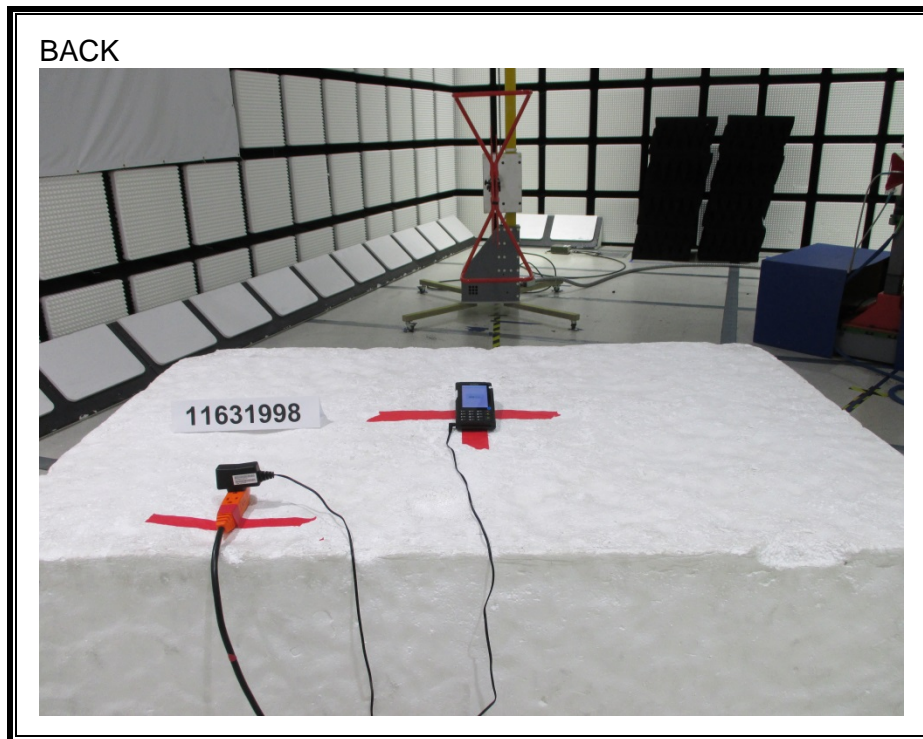

### ANTENNA PORT CONDUCTED RF MEASUREMENT SETUP

**RADIATED RF MEASUREMENT SETUP (BELOW 30 MHz)**

**RADIATED RF MEASUREMENT SETUP (BELOW 1 GHz)**

**RADIATED RF MEASUREMENT SETUP (ABOVE 1 GHz)**

**RADIATED RF MEASUREMENT SETUP FOR PORTABLE CONFIGURATION**

**AC LINE CONDUCTED EMISSIONS MEASUREMENT SETUP**

**END OF REPORT**