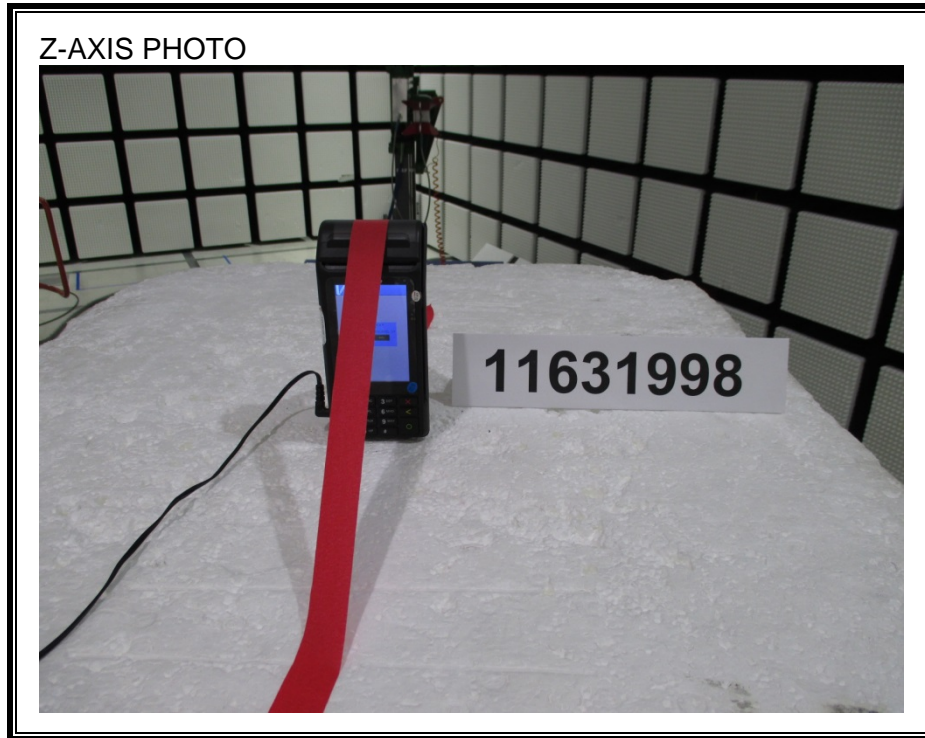

### ANTENNA PORT CONDUCTED RF MEASUREMENT SETUP

**RADIATED RF MEASUREMENT SETUP (BELOW 30 MHz)**

**RADIATED RF MEASUREMENT SETUP (BELOW 1 GHz)**

**RADIATED RF MEASUREMENT SETUP (ABOVE 1 GHz)**

**RADIATED RF MEASUREMENT SETUP FOR PORTABLE CONFIGURATION**

**AC LINE CONDUCTED EMISSIONS MEASUREMENT SETUP**

**END OF REPORT**