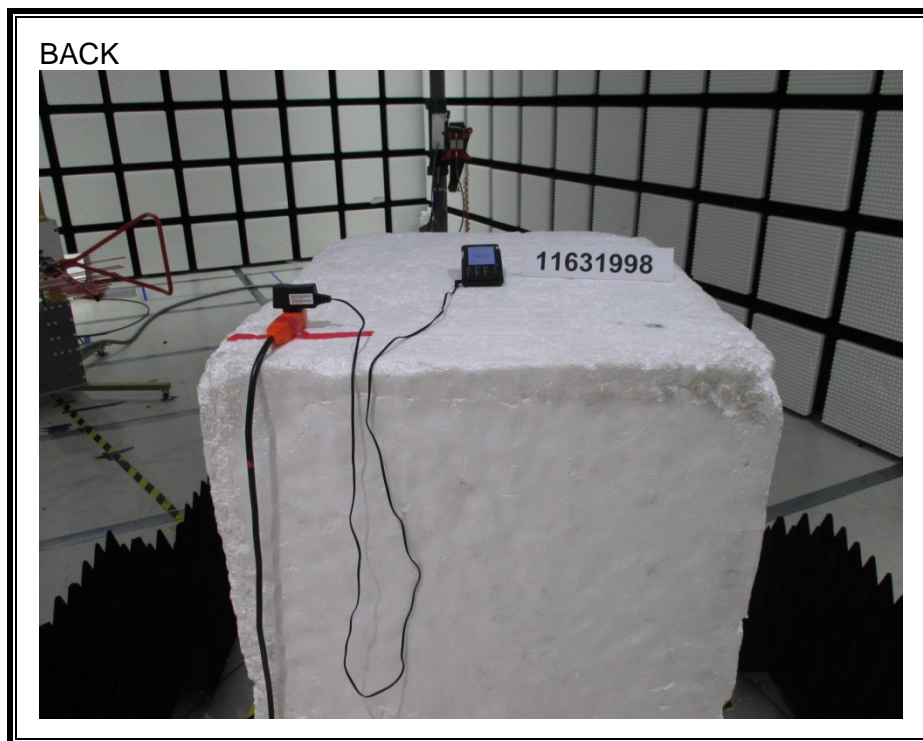

11. SETUP PHOTOS

ANTENNA PORT CONDUCTED RF MEASUREMENT SETUP

RADIATED RF MEASUREMENT SETUP (BELOW 30 MHz)

RADIATED RF MEASUREMENT SETUP (BELOW 1 GHz)

RADIATED RF MEASUREMENT SETUP (ABOVE 1 GHz)

RADIATED RF MEASUREMENT SETUP FOR PORTABLE CONFIGURATION

AC LINE CONDUCTED EMISSIONS MEASUREMENT SETUP

END OF REPORT