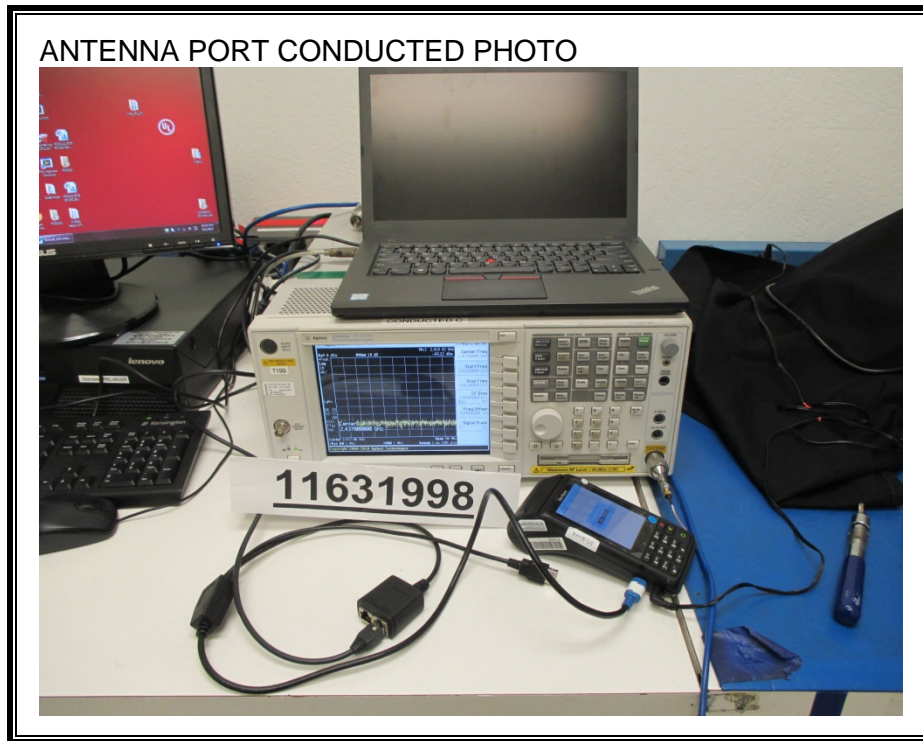

11. SETUP PHOTOS

ANTENNA PORT CONDUCTED RF MEASUREMENT SETUP

RADIATED RF MEASUREMENT SETUP (BELOW 30 MHz)

RADIATED RF MEASUREMENT SETUP (BELOW 1 GHz)

RADIATED RF MEASUREMENT SETUP (ABOVE 1 GHz)

RADIATED RF MEASUREMENT SETUP FOR PORTABLE CONFIGURATION

AC LINE CONDUCTED EMISSIONS MEASUREMENT SETUP

END OF REPORT