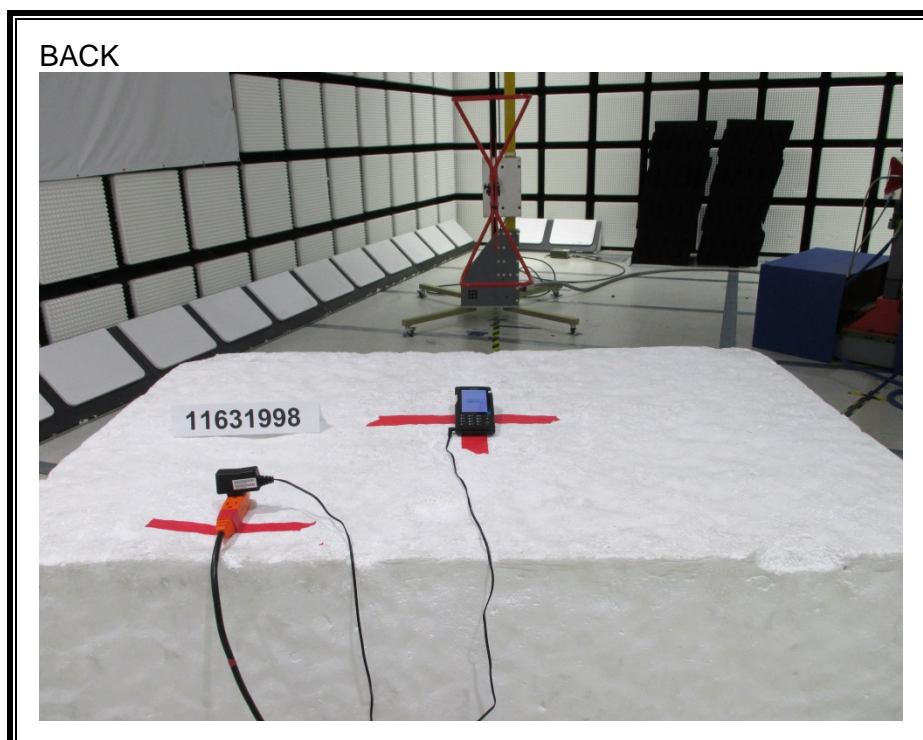

11. SETUP PHOTOS

ANTENNA PORT CONDUCTED RF MEASUREMENT SETUP

RADIATED RF MEASUREMENT SETUP (BELOW 30 MHz)

RADIATED RF MEASUREMENT SETUP (BELOW 1 GHz)

RADIATED RF MEASUREMENT SETUP (ABOVE 1 GHz)

RADIATED RF MEASUREMENT SETUP FOR PORTABLE CONFIGURATION

AC LINE CONDUCTED EMISSIONS MEASUREMENT SETUP

END OF REPORT