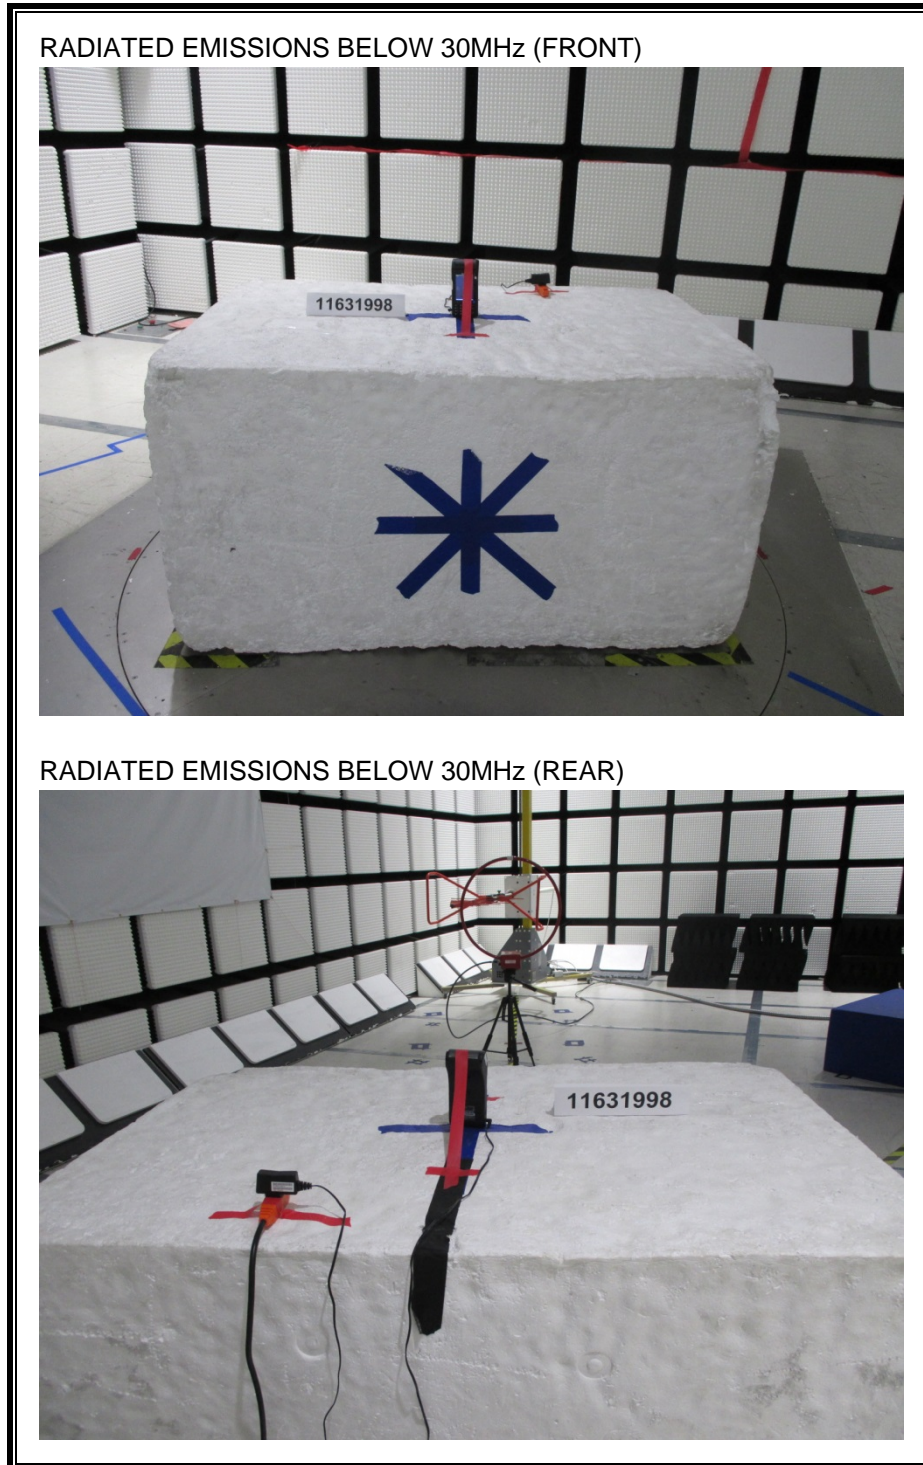

11. SETUP PHOTOS

RADIATED EMISSION BELOW 30 MHz

RADIATED EMISSION ABOVE 30 MHz

RADIATED EMISSIONS ABOVE 30 MHz (FRONT)

RADIATED EMISSIONS ABOVE 30 MHz (REAR)

PORTABLE CONFIGURATION

AC MAINS LINE CONDUCTED EMISSIONS

LINE CONDUCTED EMISSION (FRONT)

LINE CONDUCTED EMISSION (REAR)

FREQUENCY TOLERANCE OVER EXTREME CONDITIONS

END OF REPORT