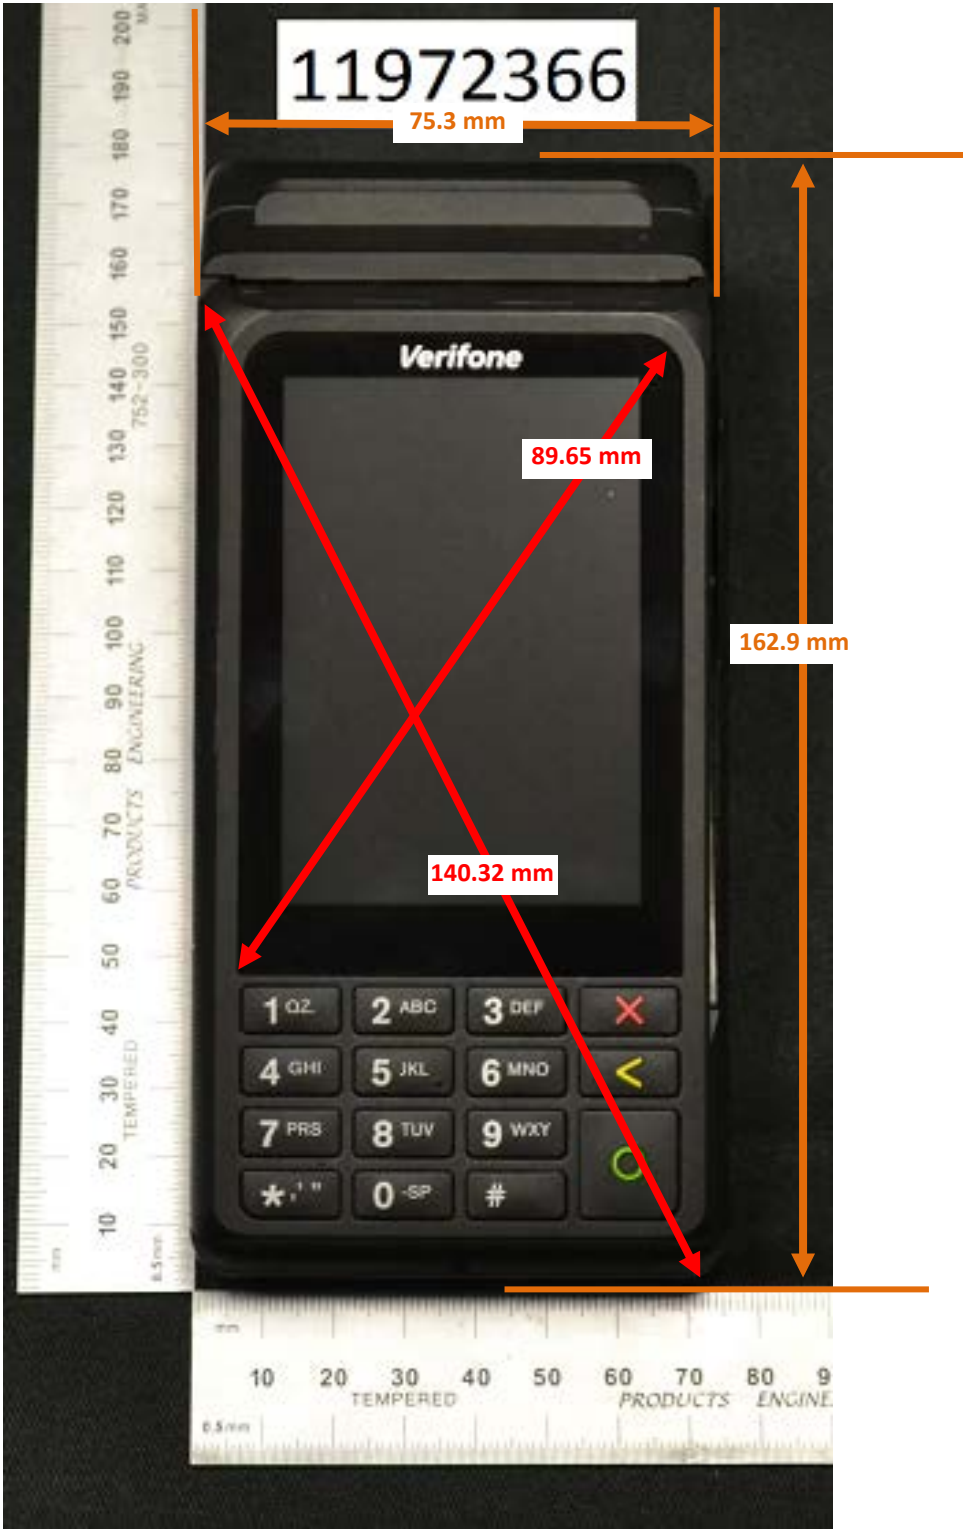

DUT and SAR Set-up Photos

Overall Dimensions

Front View of the DUT

Rear View of the DUT

Extremity Exposure Conditions

Rear

Rear Slant

Front

11972366

Edge 3

11972366

Edge 4

11972366

Antenna Dimensions & Separation Distances