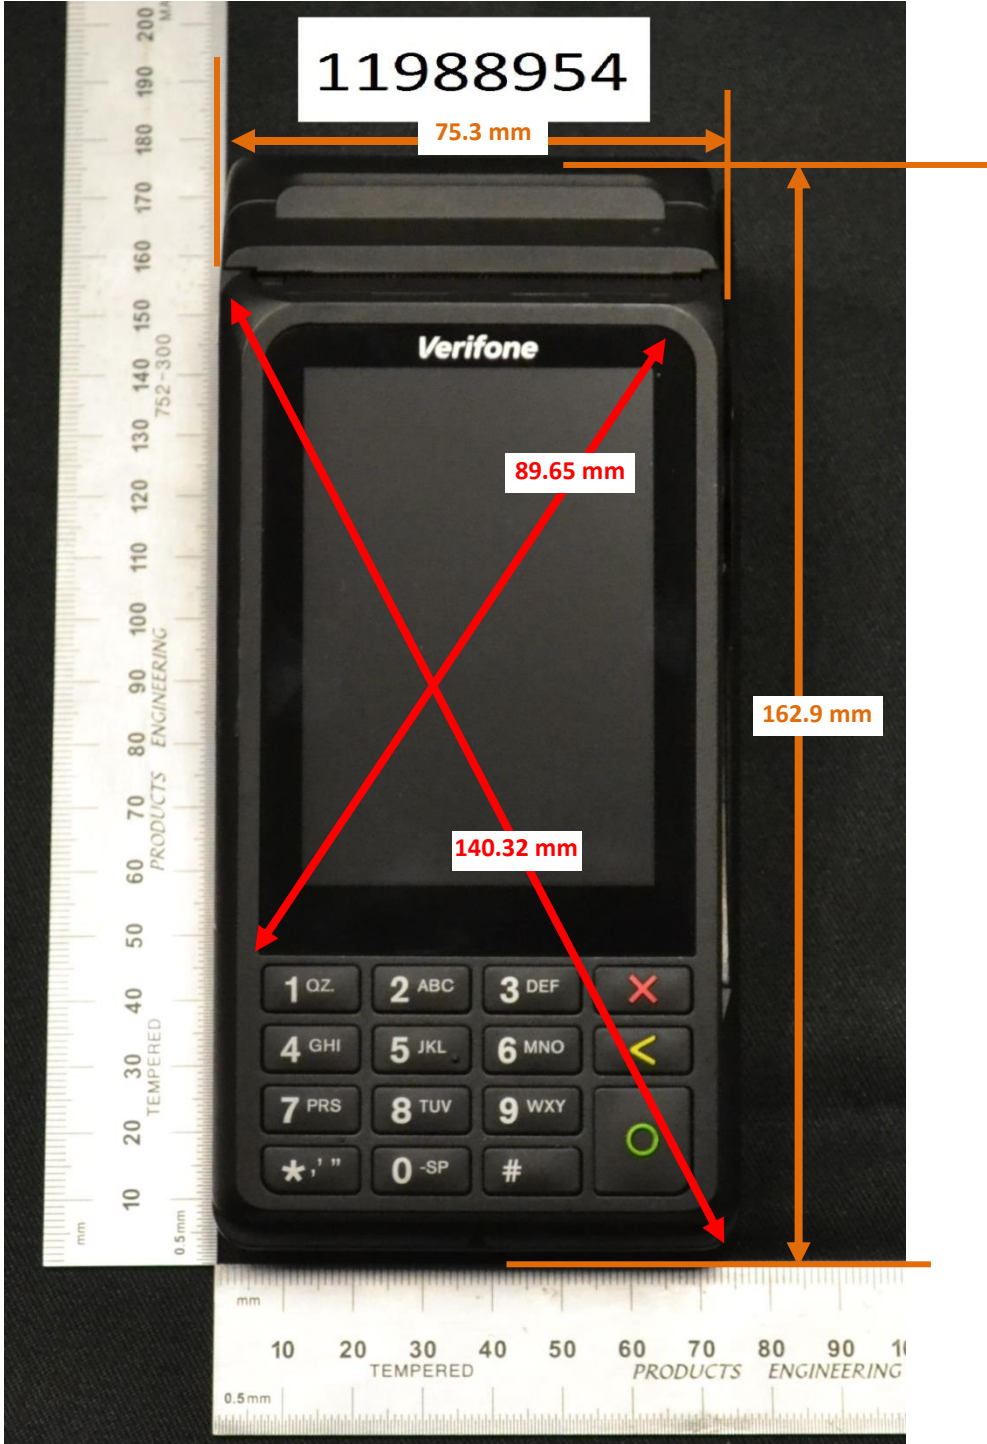

DUT and SAR Set-up Photos

Overall Dimensions

Front View of the DUT

Rear View of the DUT

Extremity Exposure Conditions

Rear Flat

Rear Slant

Front

11988954

Edge 2

11988954

Edge 3

Edge 4

Antenna Dimensions & Separation Distances