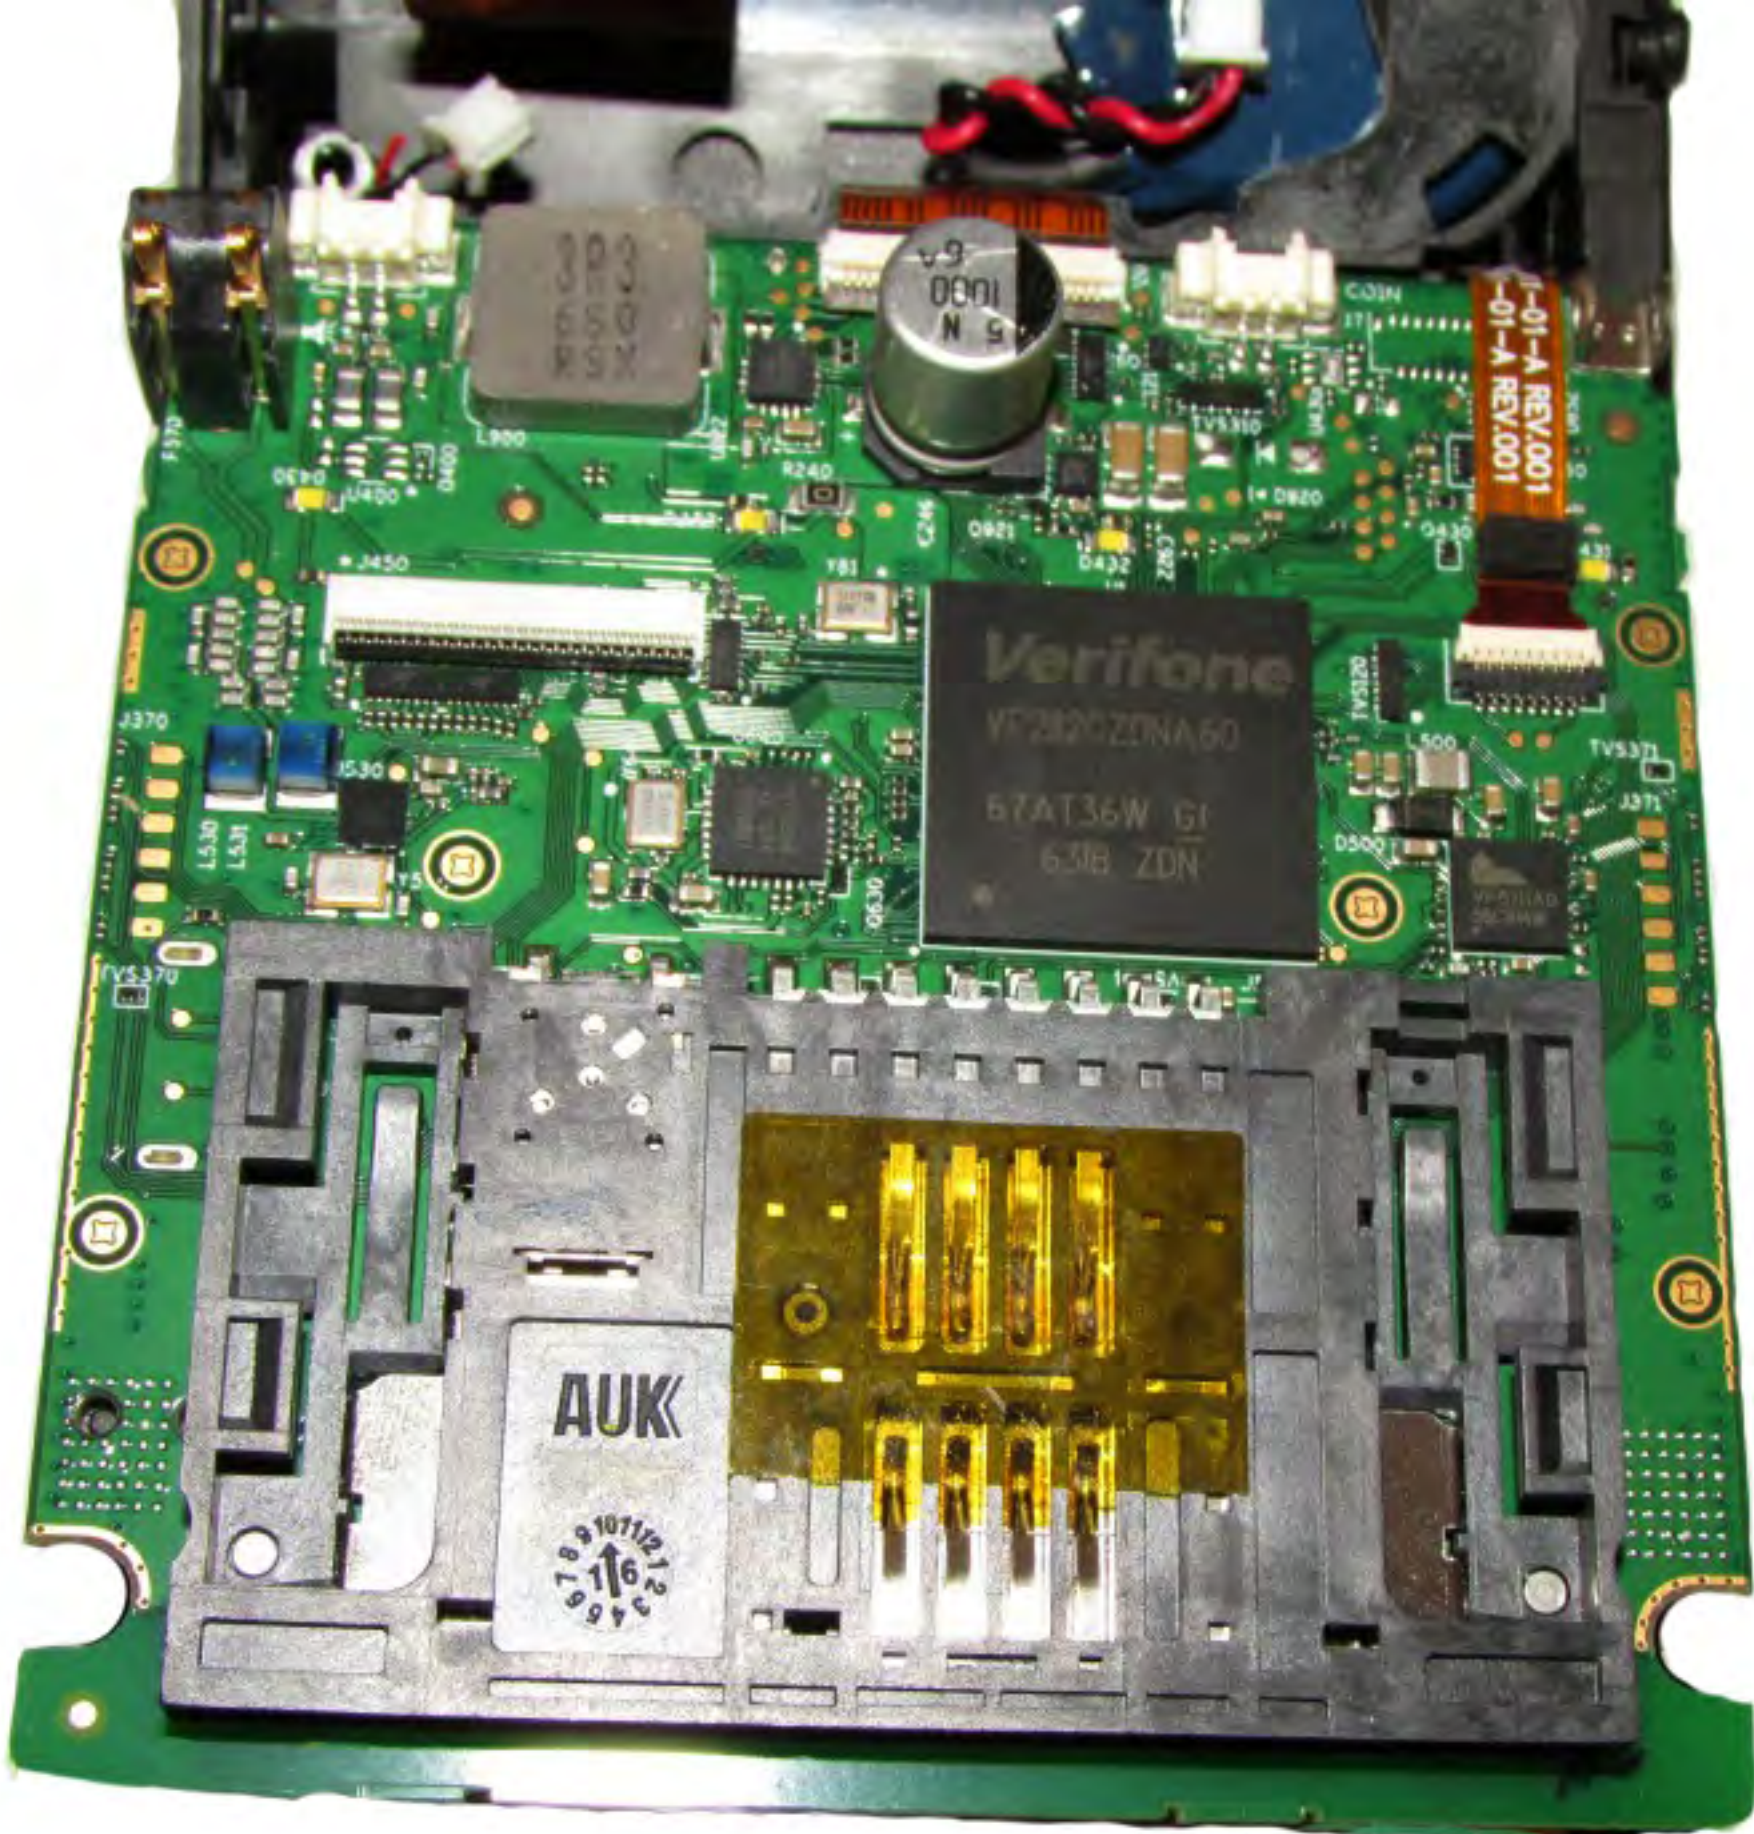

PCB474-C01-01-A
PCA474-001-01-A

9J94U-0
8M: E213371

LAMBDA

E213371

Handwritten markings in black ink, including a stylized 'B' and some illegible characters.

303
650
PSX

5
1000
N
9

I-01-A REV.001
-01-A REV.001

Verifone
YF2820ZDNA60
67AT36W GI
63B ZDN

AUK
49811 16 101121 20