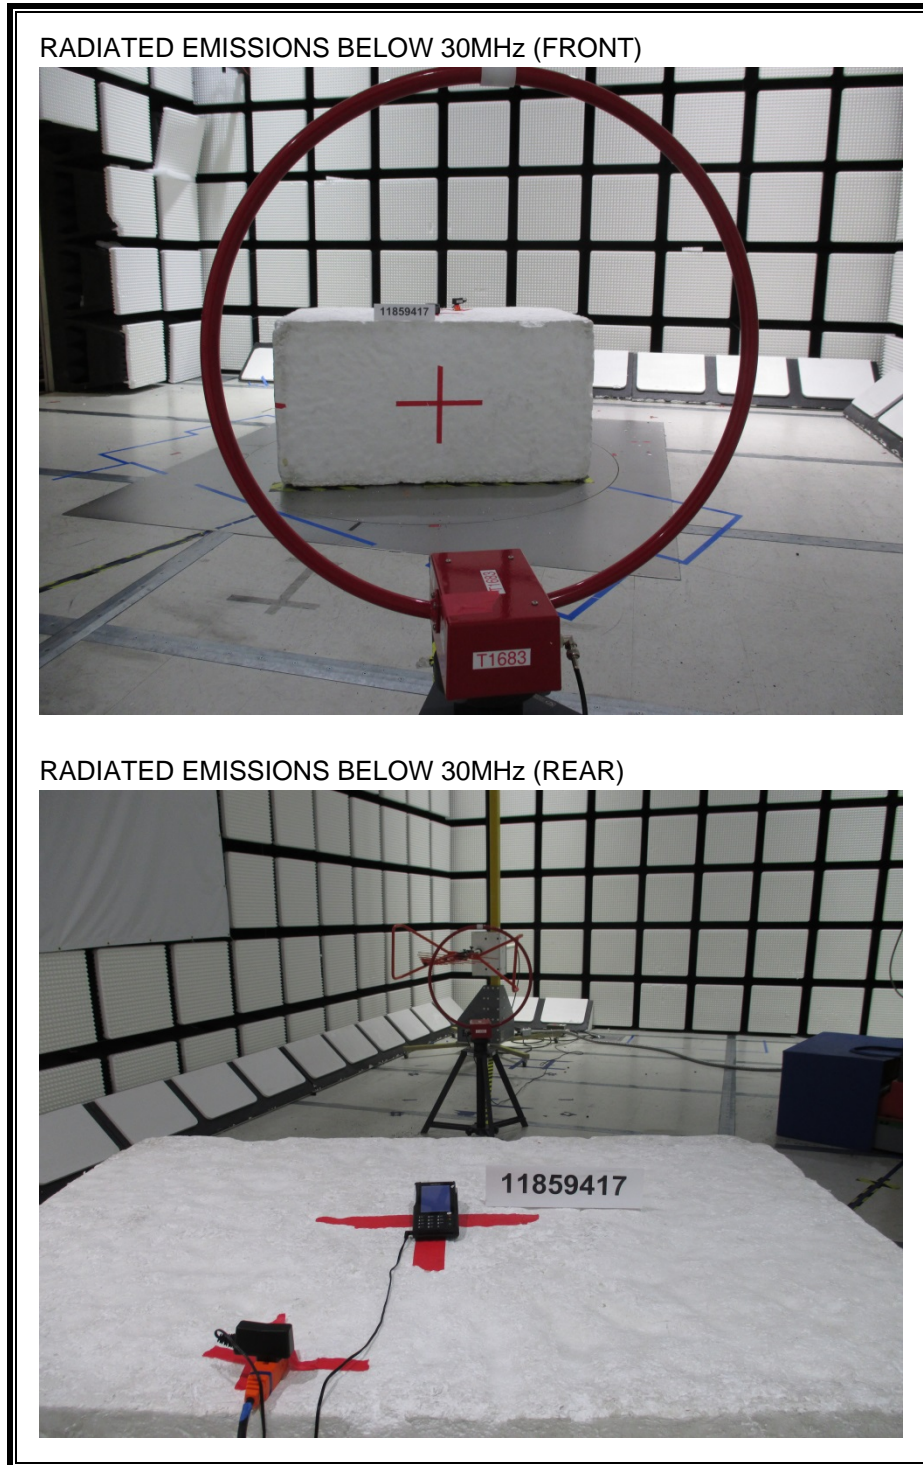

8. SETUP PHOTOS

RADIATED EMISSION BELOW 30 MHz

RADIATED EMISSION ABOVE 30 MHz

RADIATED EMISSIONS ABOVE 30 MHz (FRONT)

RADIATED EMISSIONS ABOVE 30 MHz (REAR)

PORTABLE CONFIGURATION

END OF REPORT