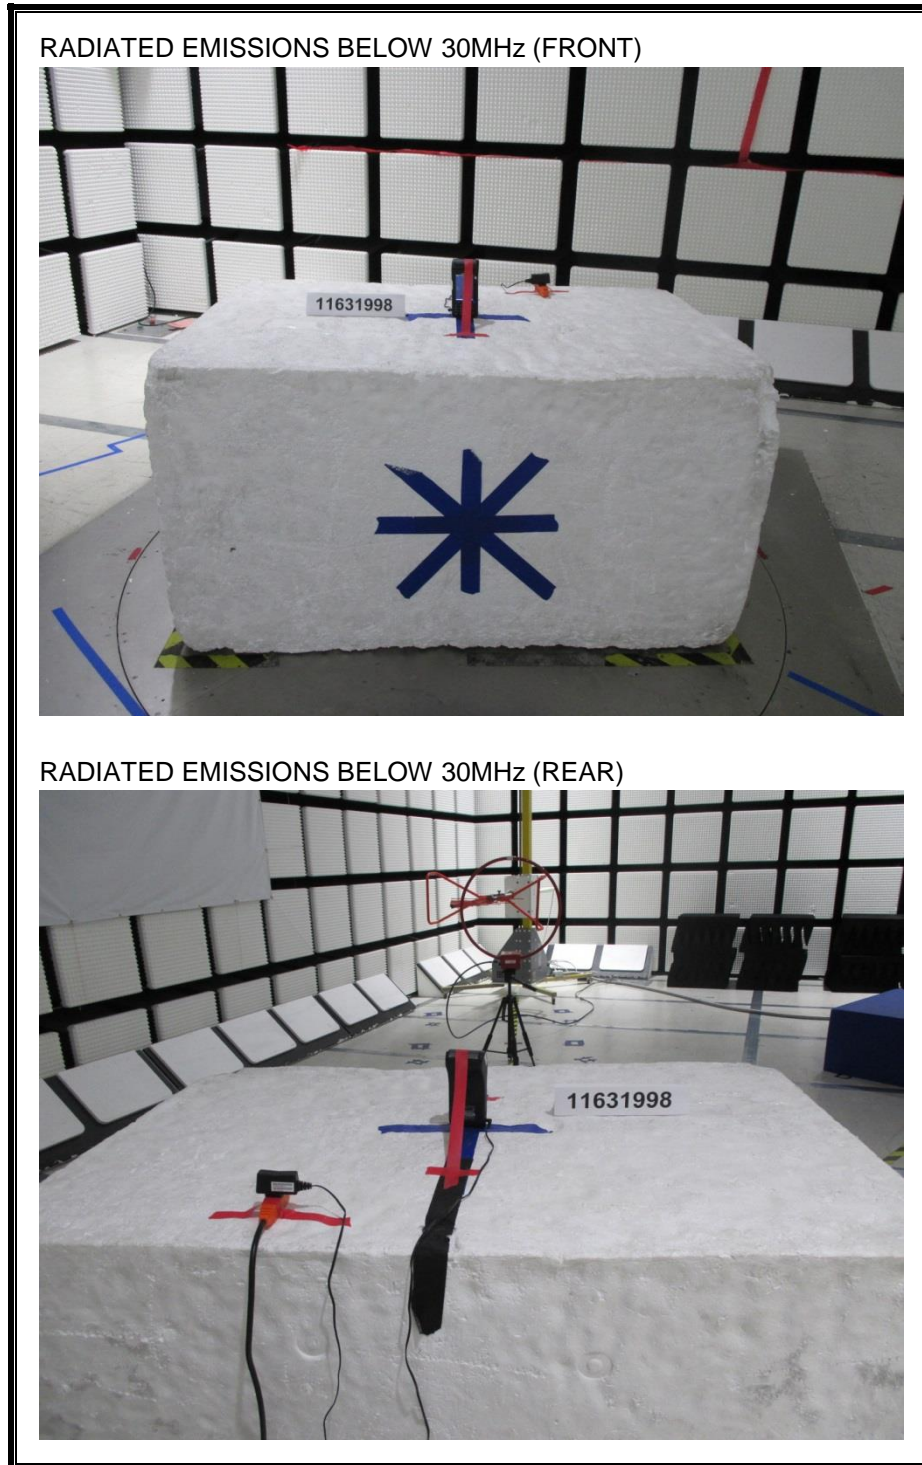

11. SETUP PHOTOS

RADIATED EMISSION BELOW 30 MHz

RADIATED EMISSION ABOVE 30 MHz

RADIATED EMISSIONS ABOVE 30 MHz (FRONT)

RADIATED EMISSIONS ABOVE 30 MHz (REAR)

PORTABLE CONFIGURATION

AC MAINS LINE CONDUCTED EMISSIONS

LINE CONDUCTED EMISSION (FRONT)

LINE CONDUCTED EMISSION (REAR)

FREQUENCY TOLERANCE OVER EXTREME CONDITIONS

END OF REPORT