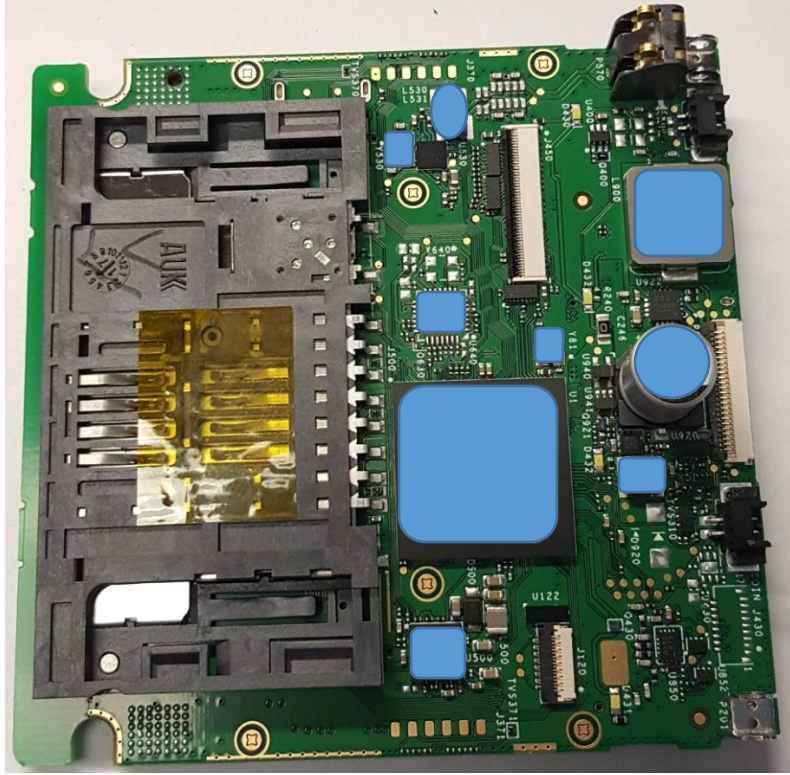

V240m 2G Internal Photos

1. Keypad

2. Boards

With Shield

Without Shield

3. Antenna