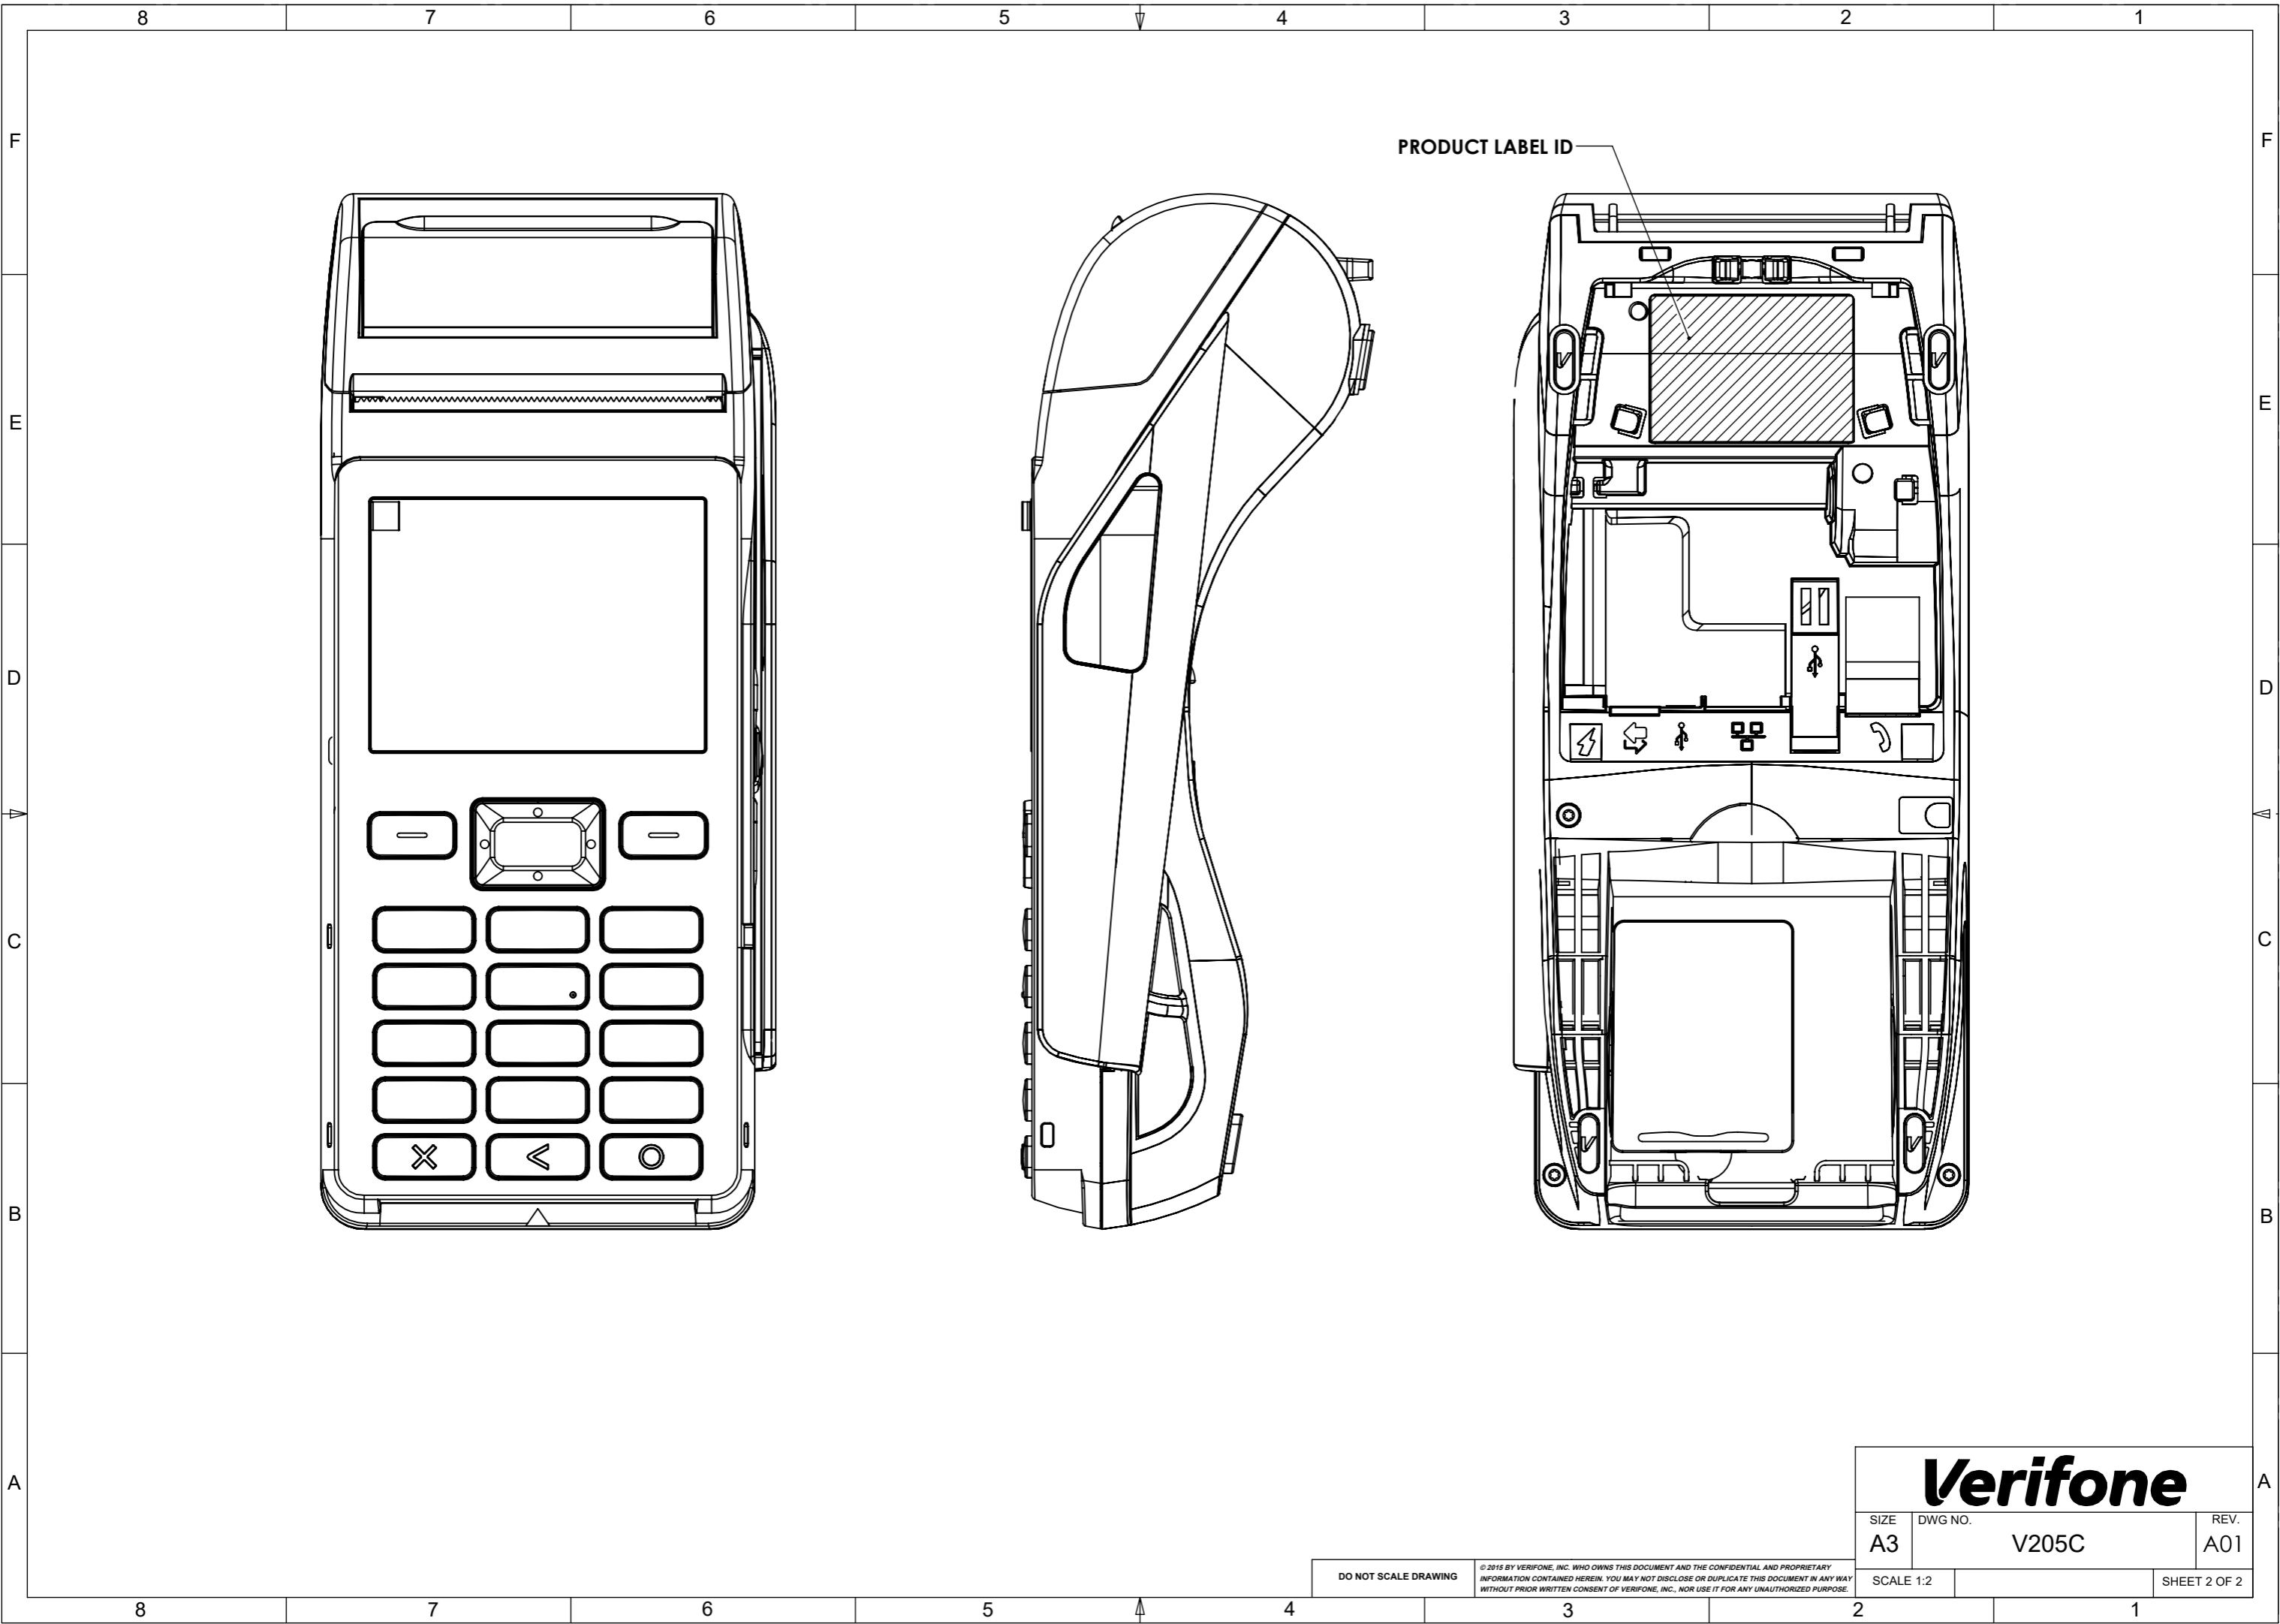

PRODUCT LABEL ID

Verifone		
SIZE A3	DWG NO. V205C	REV. A01
SCALE 1:2		SHEET 2 OF 2