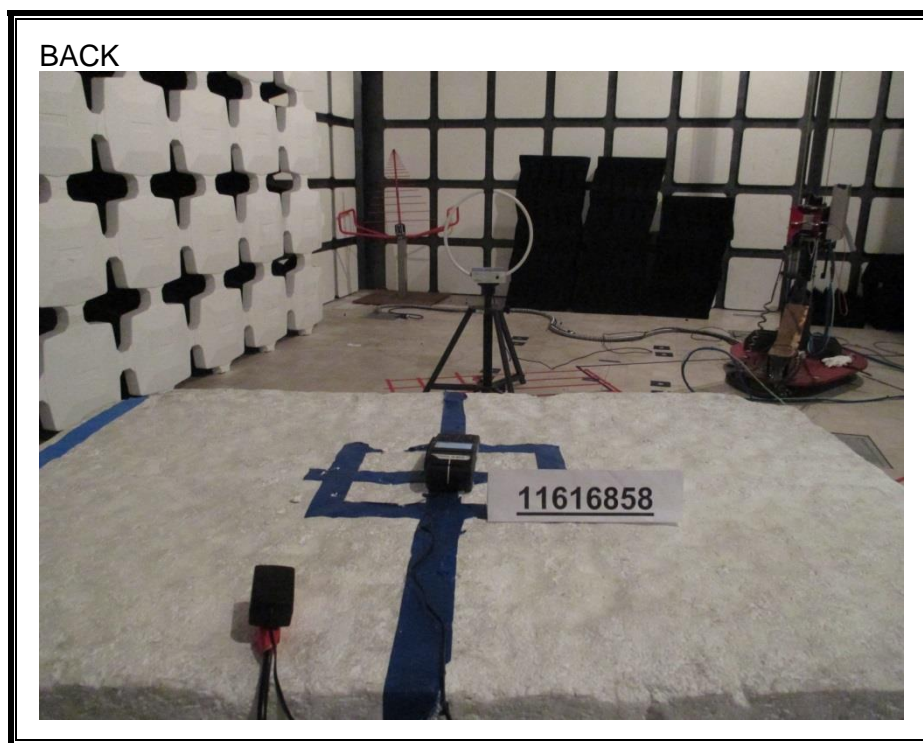

### RADIATED RF MEASUREMENT SETUP FOR PORTABLE CONFIGURATION

**RADIATED RF MEASUREMENT SETUP (BELOW 30 MHz)**

**RADIATED RF MEASUREMENT SETUP (30 - 1000 MHz)**

**RADIATED RF MEASUREMENT SETUP (ABOVE 1 GHz)**