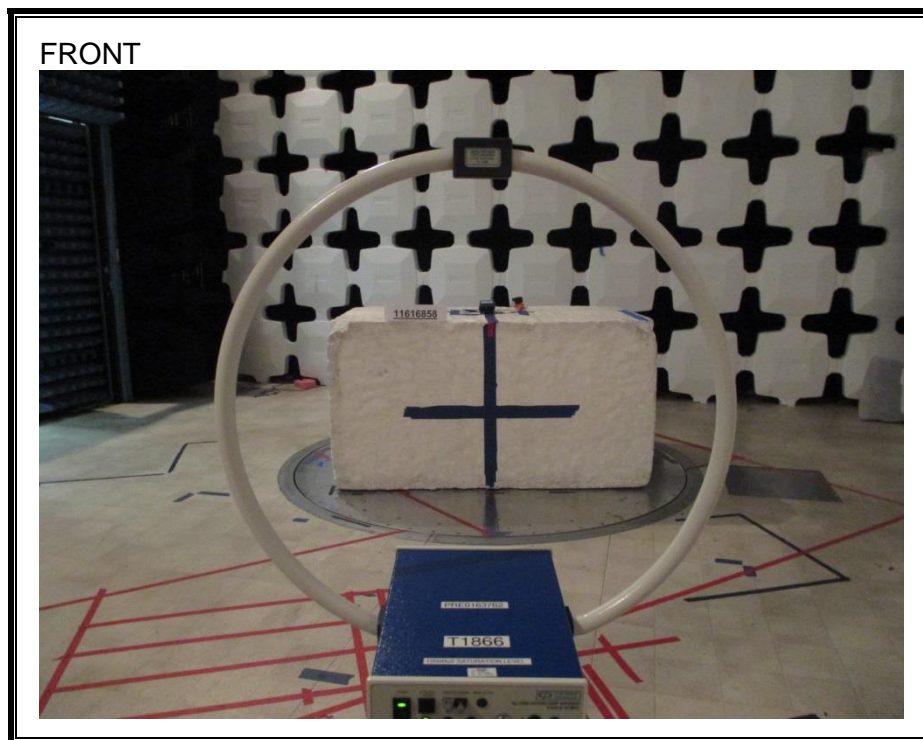

### RADIATED RF MEASUREMENT SETUP FOR PORTABLE CONFIGURATION

**RADIATED RF MEASUREMENT SETUP (BELOW 30 MHz)**

**RADIATED RF MEASUREMENT SETUP (30 - 1000 MHz)**

**RADIATED RF MEASUREMENT SETUP (ABOVE 1 GHz)**