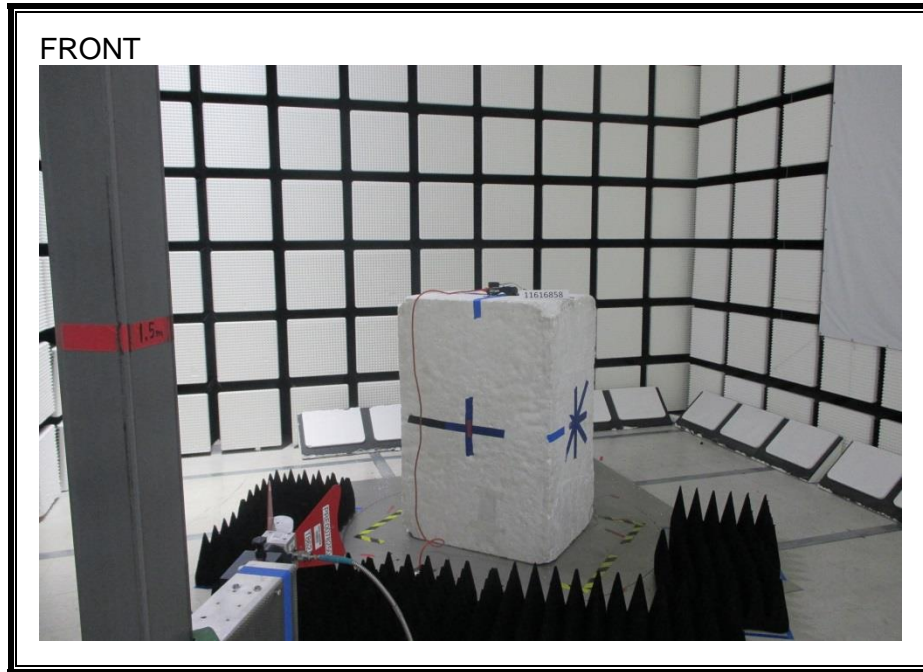

### RADIATED RF MEASUREMENT SETUP FOR PORTABLE CONFIGURATION

**RADIATED RF MEASUREMENT SETUP (BELOW 30 MHz)**

**RADIATED RF MEASUREMENT SETUP (30 - 1000 MHz)**

**RADIATED RF MEASUREMENT SETUP (ABOVE 1 GHz)**