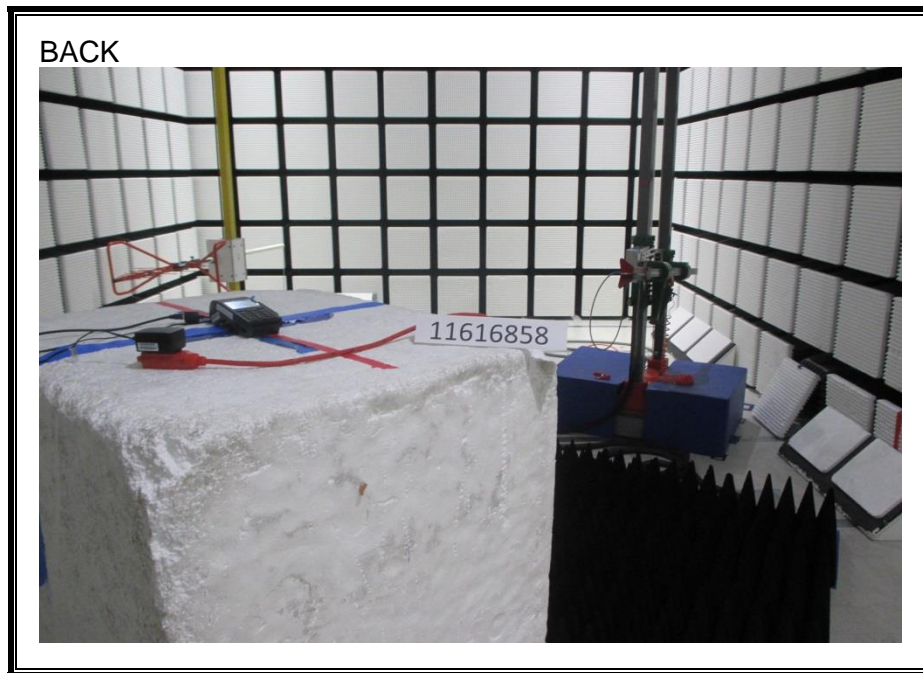

### RADIATED RF MEASUREMENT SETUP FOR PORTABLE CONFIGURATION

**RADIATED RF MEASUREMENT SETUP (BELOW 30 MHz)**

**RADIATED RF MEASUREMENT SETUP (30 - 1000 MHz)**

**RADIATED RF MEASUREMENT SETUP (ABOVE 1 GHz)**