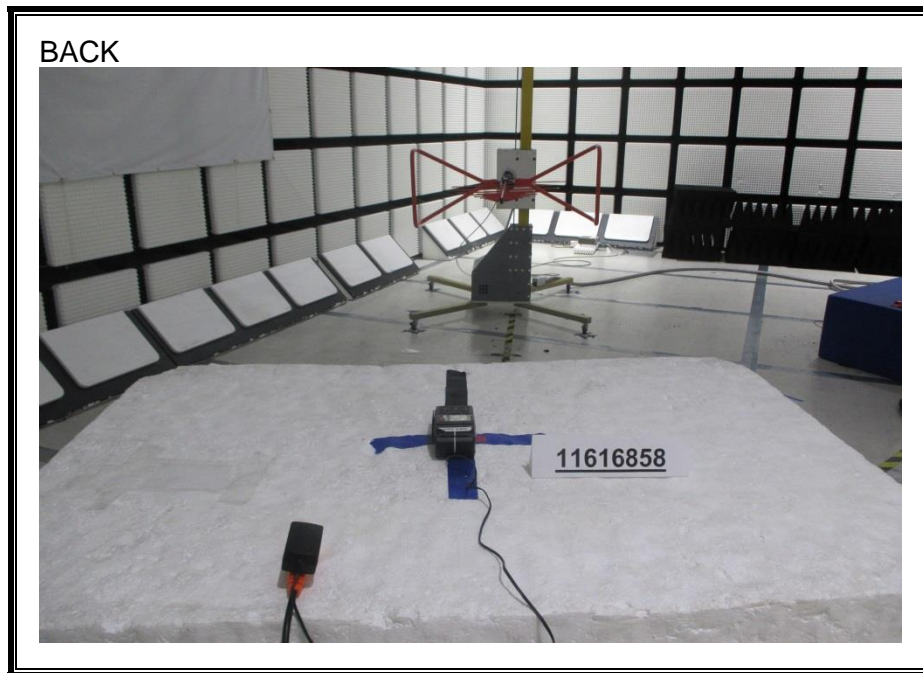

### RADIATED RF MEASUREMENT SETUP FOR PORTABLE CONFIGURATION

**RADIATED RF MEASUREMENT SETUP (BELOW 30 MHz)**

**RADIATED RF MEASUREMENT SETUP (30 - 1000 MHz)**

**RADIATED RF MEASUREMENT SETUP (ABOVE 1 GHz)**