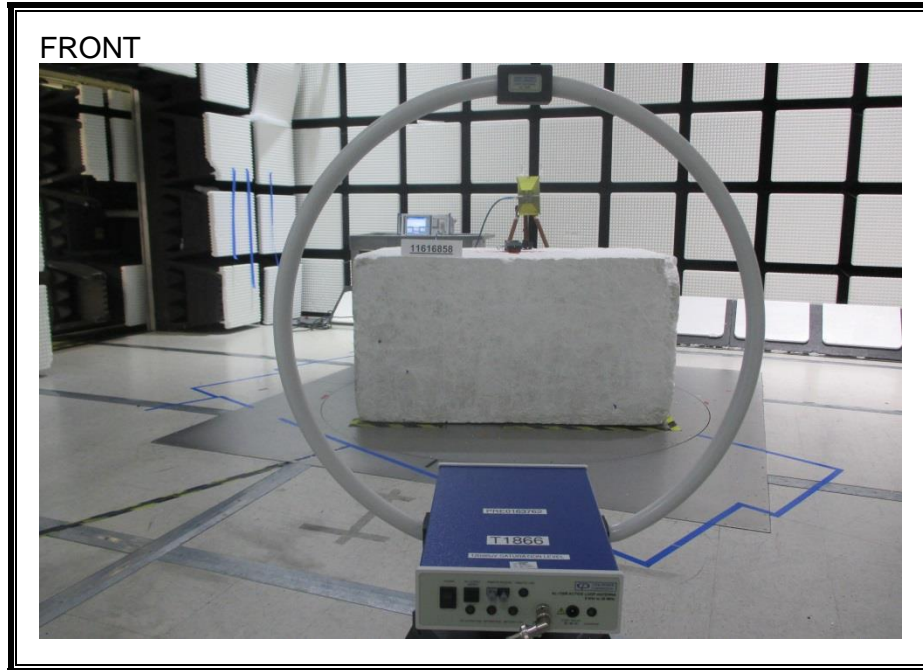

### RADIATED RF MEASUREMENT SETUP FOR PORTABLE CONFIGURATION

Z-AXIS PHOTO

**RADIATED RF MEASUREMENT SETUP (BELOW 30 MHz)**

**RADIATED RF MEASUREMENT SETUP (BELOW 1 GHz)**

**RADIATED RF MEASUREMENT SETUP (ABOVE 1 GHz)**