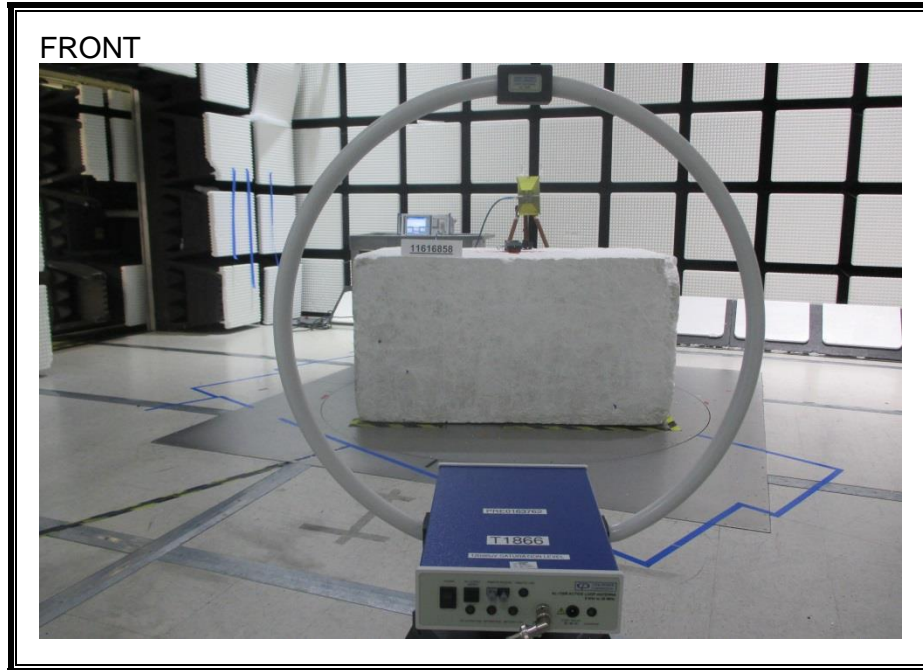

8. SETUP PHOTOS

RADIATED RF MEASUREMENT SETUP FOR PORTABLE CONFIGURATION

Z-AXIS PHOTO

RADIATED RF MEASUREMENT SETUP (BELOW 30 MHz)

RADIATED RF MEASUREMENT SETUP (BELOW 1 GHz)

RADIATED RF MEASUREMENT SETUP (ABOVE 1 GHz)