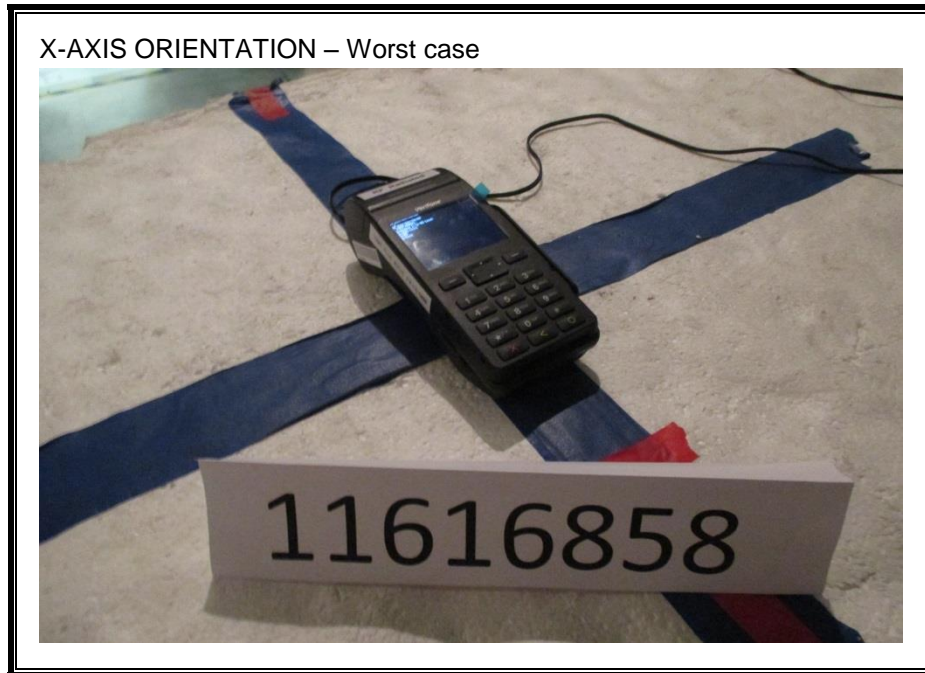

8. SETUP PHOTOS

RADIATED EMISSION BELOW 30 MHz

RADIATED EMISSIONS BELOW 30MHz (FRONT)

RADIATED EMISSIONS BELOW 30MHz (REAR)

RADIATED EMISSION 30-1000 MHz

RADIATED EMISSIONS ABOVE 30 MHz (FRONT)

RADIATED EMISSIONS ABOVE 30 MHz (REAR)

PORTABLE CONFIGURATION

END OF REPORT