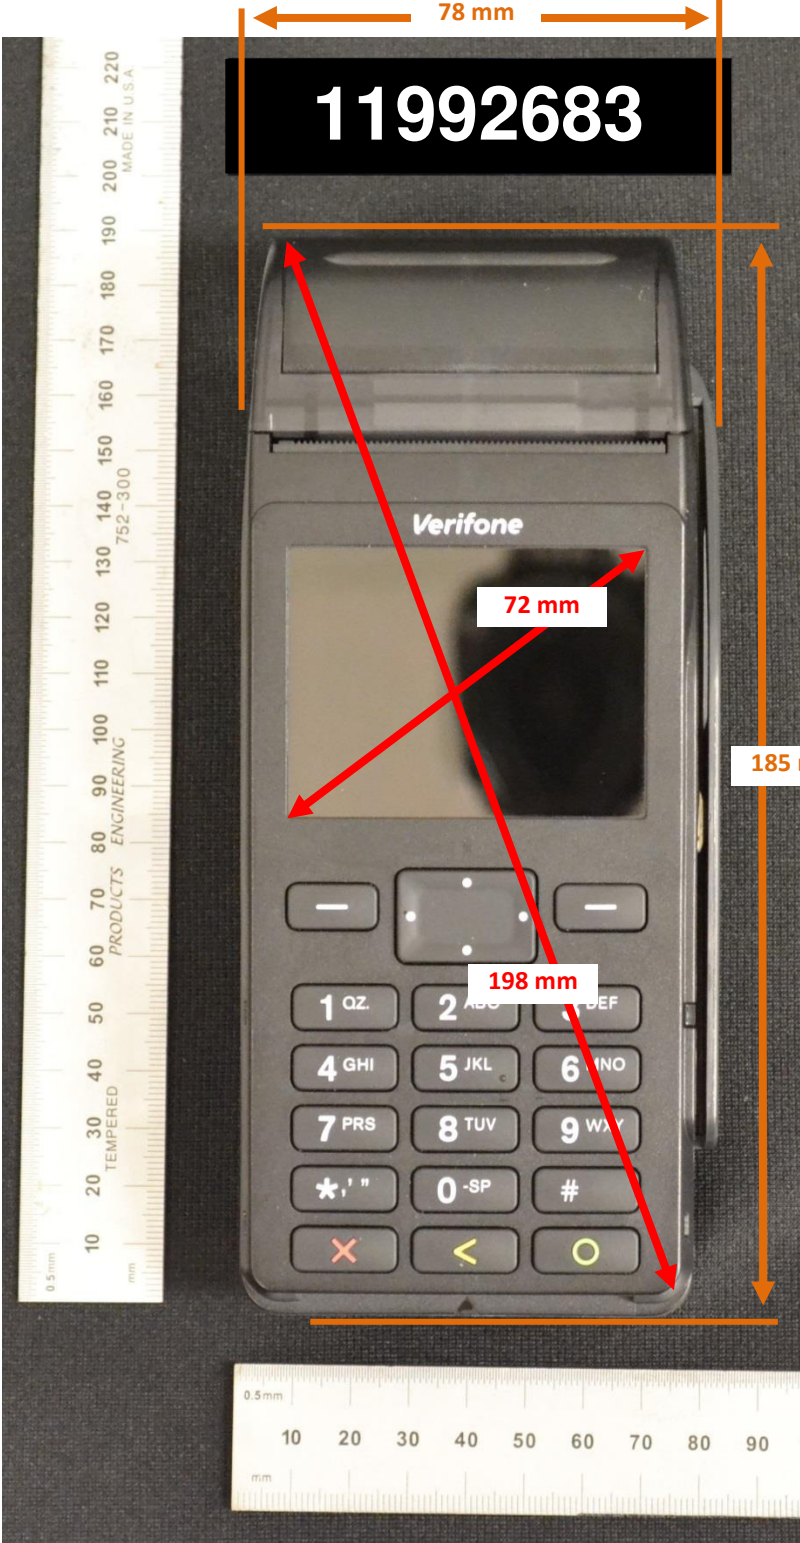

DUT and SAR Set-up Photos

Overall Dimensions

Front View of the DUT

Rear View of the DUT

Extremity Exposure Conditions

Rear

11992683

Front

11992683

Edge 1

Edge 2

Edge 3

Edge 4

Edge 3 Slant

Edge 3 Slant (2)

Antenna Dimensions & Separation Distances