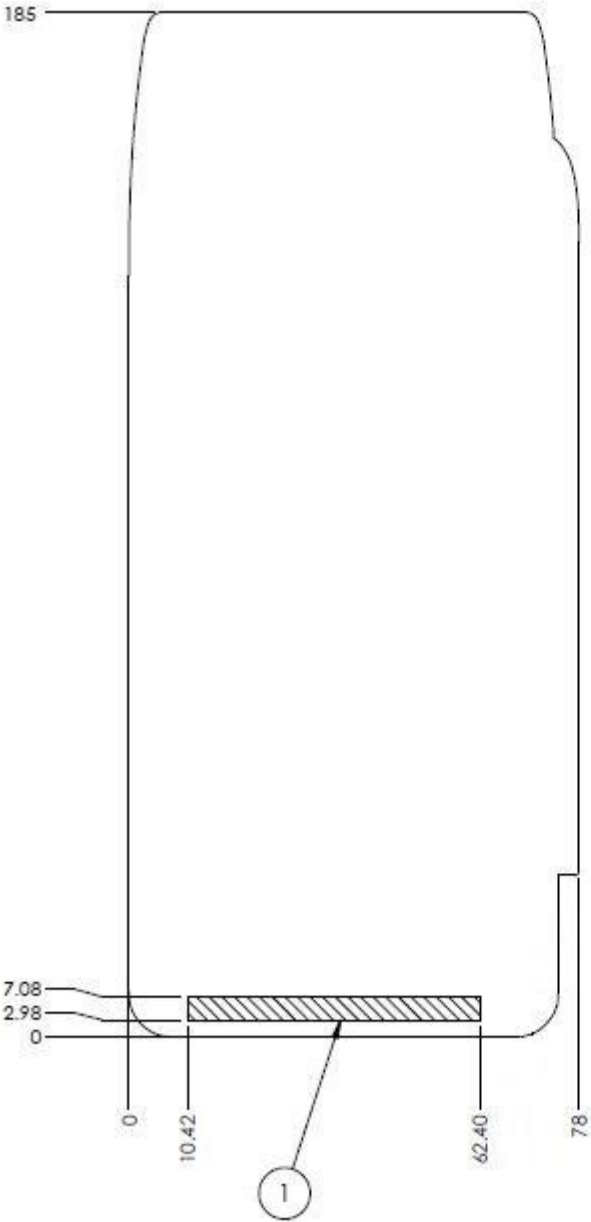

DUT and SAR Set-up Photos

Overall Dimensions

Front View of the DUT

Rear View of the DUT

Extremity Exposure Conditions

Rear

11992683

Front

11992683

Edge 1

Edge 2

Edge 3

Edge 4

Edge 3 Slant

Edge 3 Slant (2)

Antenna Dimensions & Separation Distances