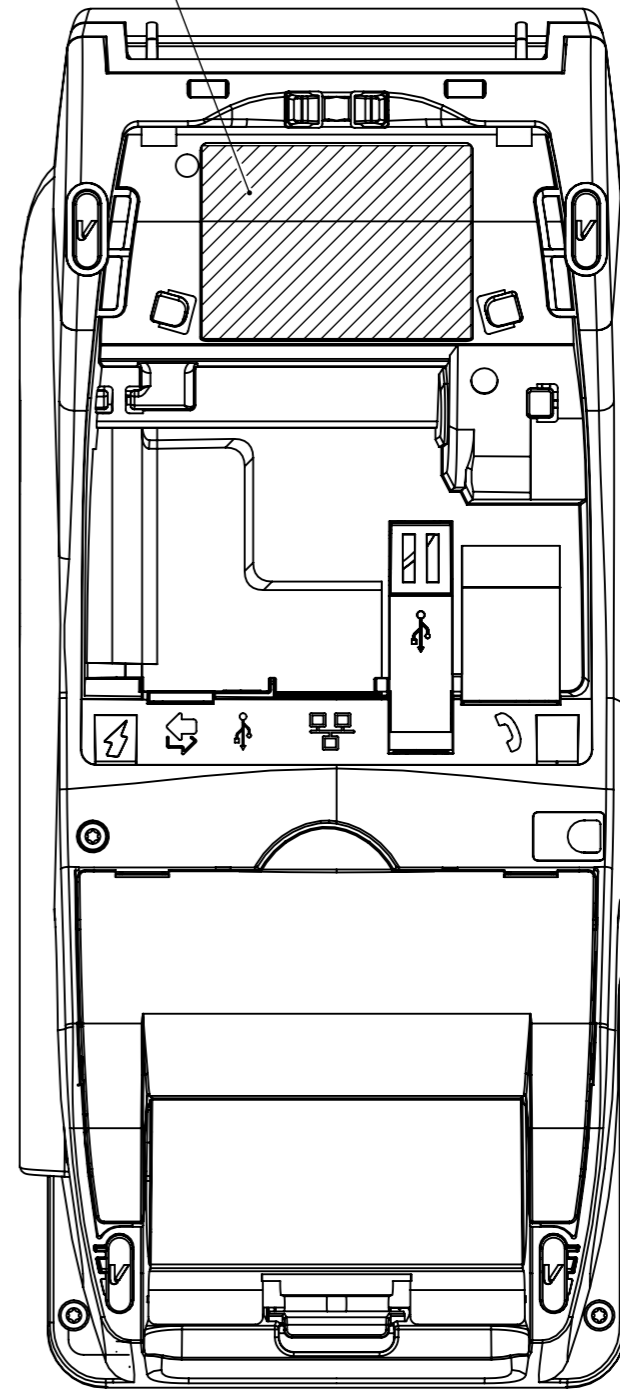

PRODUCT LABEL ID

Verifone		
SIZE A3	DWG NO. V200T	REV. A01
SCALE 2:1		SHEET 1 OF 2

DO NOT SCALE DRAWING © 2016 BY VERIFONE, INC. WHO OWNS THIS DOCUMENT AND THE CONFIDENTIAL AND PROPRIETARY INFORMATION CONTAINED HEREIN. YOU MAY NOT DISCLOSE OR DUPLICATE THIS DOCUMENT IN ANY WAY WITHOUT PRIOR WRITTEN CONSENT OF VERIFONE, INC., NOR USE IT FOR ANY UNAUTHORIZED PURPOSE.

PRODUCT LABEL ID

Verifone		
SIZE A3	DWG NO. V205C	REV. A01
SCALE 1:2		SHEET 2 OF 2

DO NOT SCALE DRAWING © 2015 BY VERIFONE, INC. WHO OWNS THIS DOCUMENT AND THE CONFIDENTIAL AND PROPRIETARY INFORMATION CONTAINED HEREIN. YOU MAY NOT DISCLOSE OR DUPLICATE THIS DOCUMENT IN ANY WAY WITHOUT PRIOR WRITTEN CONSENT OF VERIFONE, INC., NOR USE IT FOR ANY UNAUTHORIZED PURPOSE.