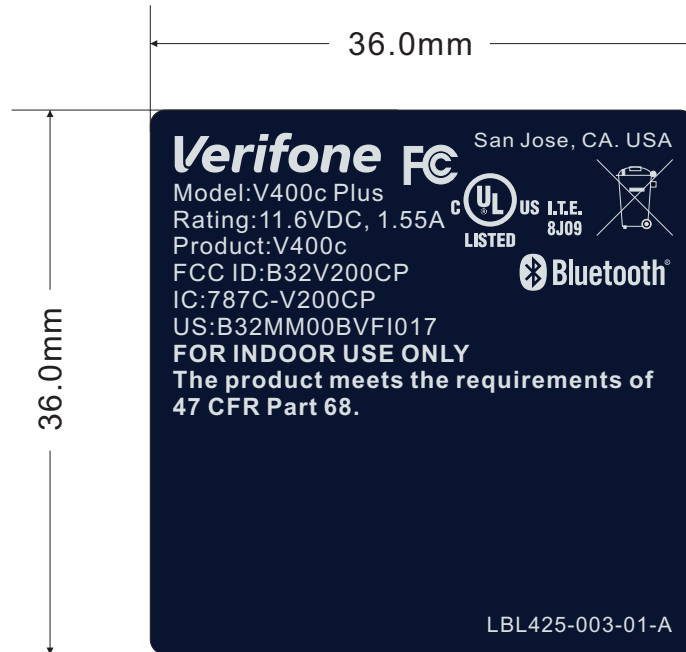

Notes:

- 1. Background: Pantone Black 532C
- 2. Text & logo: Pantone 427C

THIS DOCUMENT IS THE PROPERTY OF VERIFONE, AND CONTAINS VERIFONE'S CONFIDENTIAL AND PROPRIETARY INFORMATION IN CONSIDERATION OF VERIFONE'S DISCLOSURE OF THIS DOCUMENT TO YOU, YOU AGREE THAT NEITHER IT, NOR THE INFORMATION CONTAINED THEREIN SHALL BE DISCLOSED TO OTHERS OR DUPLICATED IN WHOLE OR IN PART OR USED FOR ANY PURPOSES OTHER THAN AS AGREED TO BY VERIFONE, WITHOUT EXPRESS WRITTEN CONSENT OF VERIFONE.

THIS ARTWORK IS THE PROPERTY OF VERIFONE. HANDLE WITH CARE AND RETURN TO VERIFONE VERY SOON AFTER USE.

UNLESS OTHERWISE SPECIFIED, DIMENSIONS ARE IN MILLIMETERS.				Verifone®				REVISIONS			
SIGNATURES		DATE	TITLE		ARTWORK,		REV.	DESCRIPTION	DATE	APPROVED	
DWN.	VICTORIA_L1	11/20/17	LABEL V400C PLUS PROD ID UL/CUL/FCC				A00	ECO# CXXXXX	11/20/17	NICK_C2	
ENG.	VICTORIA_L1	11/20/17	SIZE	DWG. NO.		REV.					
CHK.	NICK_C2	11/20/17	A4	LBL425-003-01-AW		A00					
			SCALE: 2X			SHEET 1 OF 1					