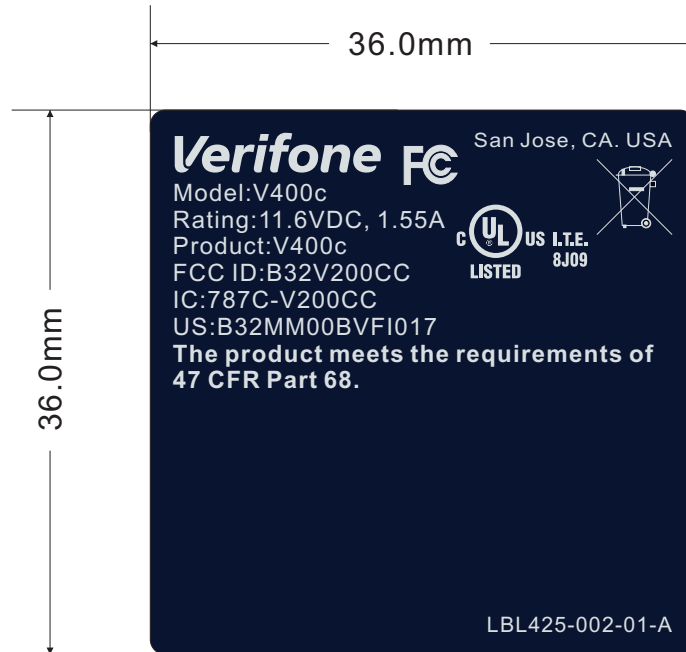

**Notes:**

- 1. Background: Pantone Black 532C
- 2. Text & logo: Pantone 427C

THIS DOCUMENT IS THE PROPERTY OF VERIFONE, AND CONTAINS VERIFONE'S CONFIDENTIAL AND PROPRIETARY INFORMATION IN CONSIDERATION OF VERIFONE'S DISCLOSURE OF THIS DOCUMENT TO YOU, YOU AGREE THAT NEITHER IT, NOR THE INFORMATION CONTAINED THEREIN SHALL BE DISCLOSED TO OTHERS OR DUPLICATED IN WHOLE OR IN PART OR USED FOR ANY PURPOSES OTHER THAN AS AGREED TO BY VERIFONE, WITHOUT EXPRESS WRITTEN CONSENT OF VERIFONE.

THIS ARTWORK IS THE PROPERTY OF VERIFONE. HANDLE WITH CARE AND RETURN TO VERIFONE VERY SOON AFTER USE.

UNLESS OTHERWISE SPECIFIED, DIMENSIONS ARE IN MILLIMETERS.				<b>Verifone®</b>				REVISIONS			
SIGNATURES		DATE	TITLE		ARTWORK,		REV.	DESCRIPTION	DATE	APPROVED	
<b>DWN.</b>	VICTORIA_L1	11/20/17	LABEL V400C PROD ID UL/CUL/FCC				A00	ECO# CXXXXX	11/20/17	Nick_C2	
<b>ENG.</b>	VICTORIA_L1	11/20/17	SIZE	DWG. NO.	REV.						
<b>CHK.</b>	NICK_C2	11/20/17	A4	LBL425-002-01-AW	A00						
			SCALE: 2X		SHEET 1 OF 1						