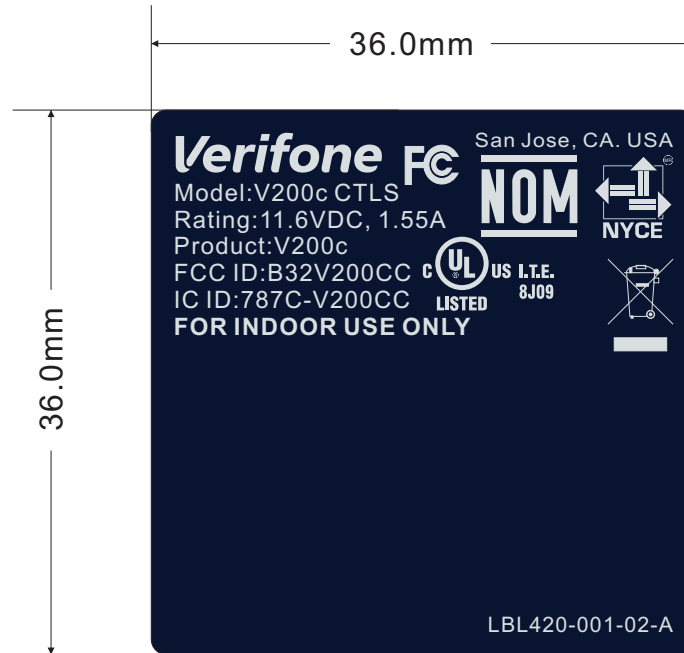

Notes:

- 1. Background: Pantone Black 532C
- 2. Text & logo: Pantone 427C

THIS DOCUMENT IS THE PROPERTY OF VERIFONE, AND CONTAINS VERIFONE'S CONFIDENTIAL AND PROPRIETARY INFORMATION IN CONSIDERATION OF VERIFONE'S DISCLOSURE OF THIS DOCUMENT TO YOU, YOU AGREE THAT NEITHER IT, NOR THE INFORMATION CONTAINED THEREIN SHALL BE DISCLOSED TO OTHERS OR DUPLICATED IN WHOLE OR IN PART, OR USED FOR ANY PURPOSES OTHER THAN AGREED TO BY VERIFONE, WITHOUT EXPRESS WRITTEN CONSENT OF VERIFONE.

THIS ARTWORK IS THE PROPERTY OF VERIFONE. HANDLE WITH CARE AND RETURN TO VERIFONE VERY SOON AFTER USE.

UNLESS OTHERWISE SPECIFIED, DIMENSIONS ARE IN MILLIMETERS.		<b>Verifone®</b>		REVISIONS					
SIGNATURES		DATE	TITLE		ARTWORK,	REV.	DESCRIPTION	DATE	APPROVED
<b>DWN.</b>	VICTORIA_L1	8/6/15	LABEL V200 STD PROD ID CE/INDONESIA/INDIA/VIETNAM/PHIL			A00	ECO# CXXXXX	8/6/15	ALLEN_K2
<b>ENG.</b>	HERMIA_M1	8/6/15	SIZE	DWG. NO.	REV.				
<b>CHK.</b>	HERMIA_M1	8/6/15	A4	LBL420-001-02-AW	A00				
			SCALE: 2X		SHEET 1 OF 1				