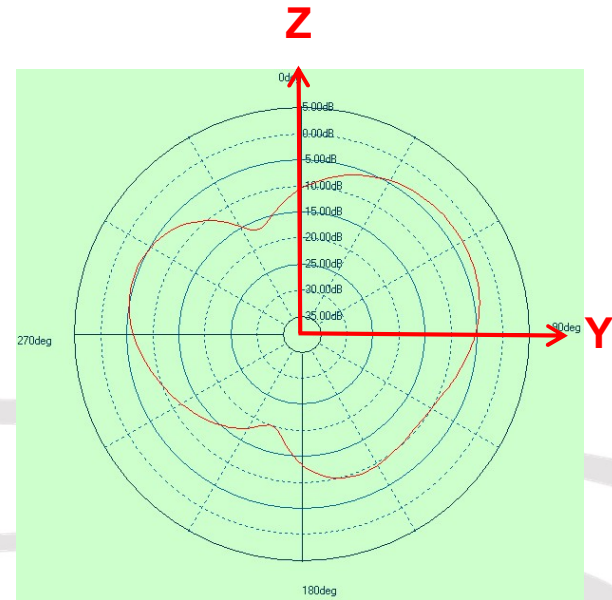

UX700

WIFI

Combo Antenna

Amphenol 2021-11-19

WiFi Antenna

WIFI antenna average Gain: -3.9dB
WIFI antenna peak Gain : 2.6dB

**2.4GHz
WIFI(2400MHz)**

WIFI antenna average Gain: -4.2dB
 WIFI antenna peak Gain : 2.3dB

**2.4GHz
 WIFI(2450MHz)**

WIFI antenna average Gain: -4.2dB
 WIFI antenna peak Gain : 2.0dB

**2.4GHz
 WIFI(2500MHz)**

WIFI antenna average Gain: --3.3dB
WIFI antenna peak Gain : 3.6dB

**5.2&5.3GHz
WIFI(5250MHz)**