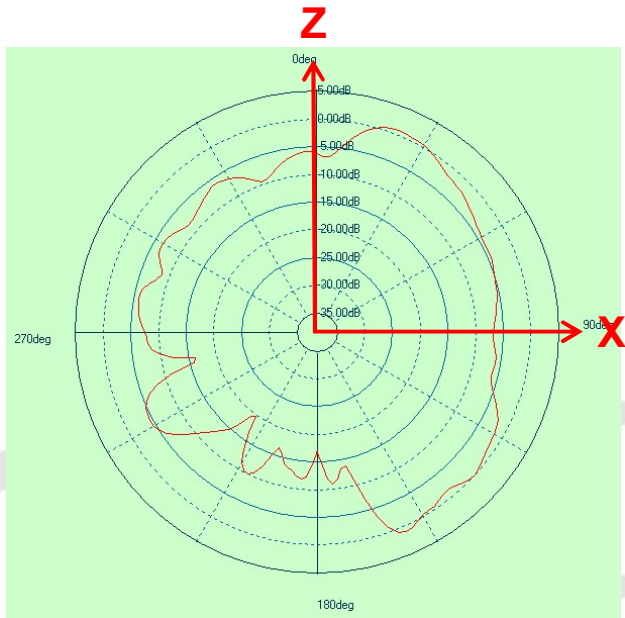

WIFI antenna average Gain: -3.9dB
WIFI antenna peak Gain : 1.8dB

5.6GHz
WIFI(5597.5MHz)

WIFI antenna average Gain: -3.5dB
WIFI antenna peak Gain : 2.0dB

5.8GHz
WIFI(5762.5MHz)

Thanks !