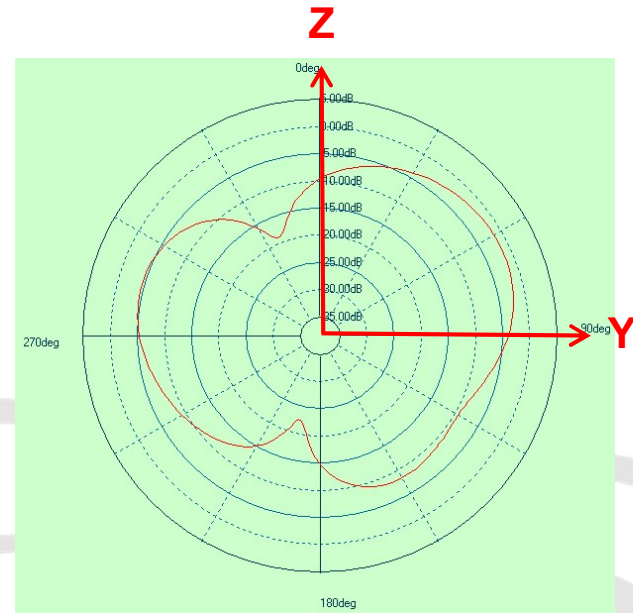

UX700

WIFI

Combo Antenna

Amphenol 2021-11-19

WiFi Antenna

WIFI antenna average Gain: -3.9dB
WIFI antenna peak Gain : 2.6dB

**2.4GHz
WIFI(2400MHz)**

WIFI antenna average Gain: -4.2dB
 WIFI antenna peak Gain : 2.3dB

**2.4GHz
 WIFI(2450MHz)**

WIFI antenna average Gain: -4.2dB
 WIFI antenna peak Gain : 2.0dB

**2.4GHz
 WIFI(2500MHz)**

WIFI antenna average Gain: --3.3dB
WIFI antenna peak Gain : 3.6dB

**5.2&5.3GHz
WIFI(5250MHz)**