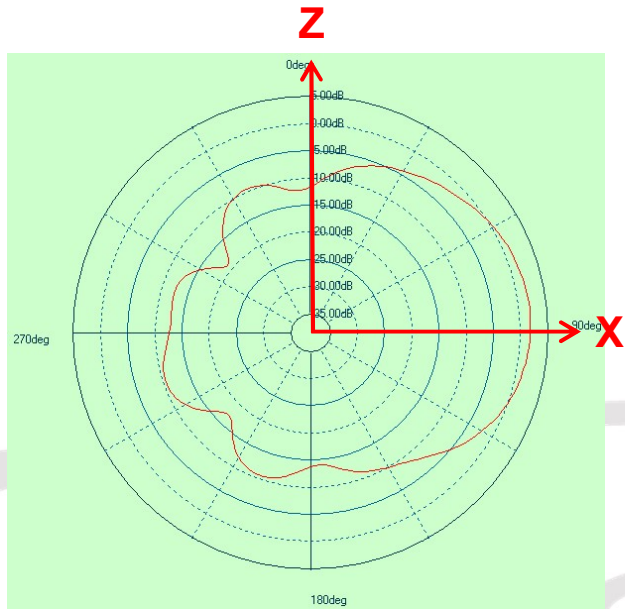

UX700

WIFI

Combo Antenna

Amphenol 2021-11-19

WiFi Antenna

WIFI antenna average Gain: -3.9dB
WIFI antenna peak Gain : 2.6dB

**2.4GHz
WIFI(2400MHz)**

WIFI antenna average Gain: -4.2dB
 WIFI antenna peak Gain : 2.3dB

**2.4GHz
 WIFI(2450MHz)**

WIFI antenna average Gain: -4.2dB
 WIFI antenna peak Gain : 2.0dB

**2.4GHz
 WIFI(2500MHz)**

WIFI antenna average Gain: --3.3dB
WIFI antenna peak Gain : 3.6dB

**5.2&5.3GHz
WIFI(5250MHz)**

WIFI antenna average Gain: -3.9dB
WIFI antenna peak Gain : 1.8dB

5.6GHz
WIFI(5597.5MHz)

WIFI antenna average Gain: -3.5dB
WIFI antenna peak Gain : 2.0dB

5.8GHz
WIFI(5762.5MHz)

Thanks !