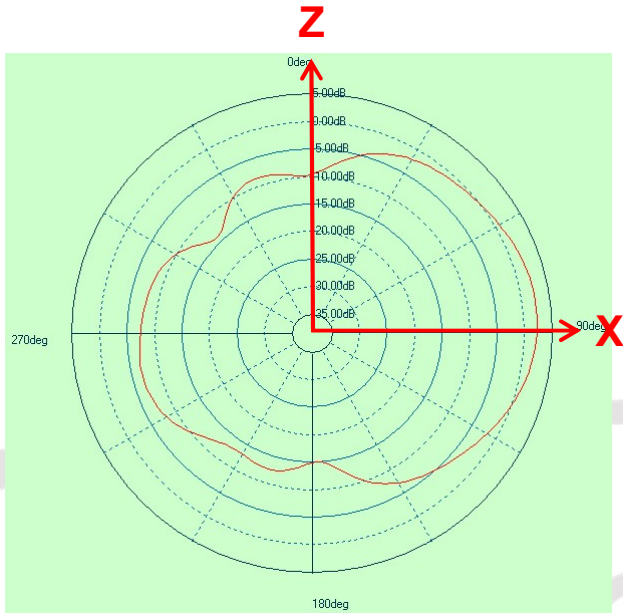

UX700

WIFI

Combo Antenna

Amphenol 2021-11-19

WiFi Antenna

WIFI antenna average Gain: -3.9dB
WIFI antenna peak Gain : 2.6dB

**2.4GHz
WIFI(2400MHz)**

WIFI antenna average Gain: -4.2dB
 WIFI antenna peak Gain : 2.3dB