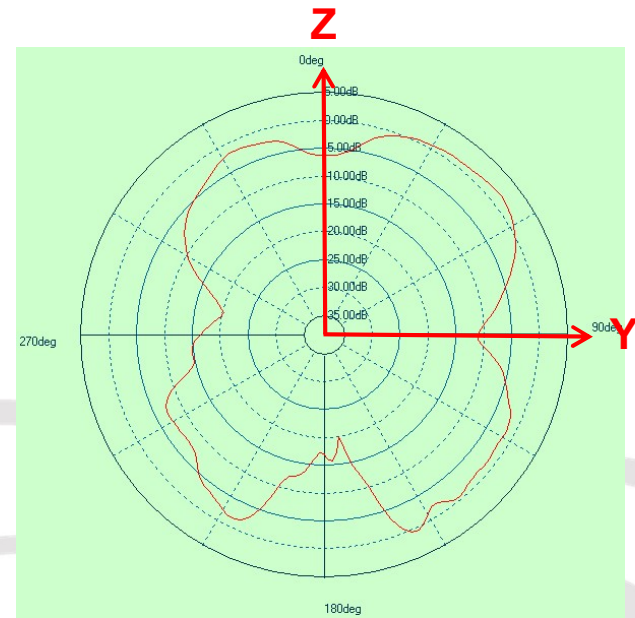

**2.4GHz
 WIFI(2450MHz)**

WIFI antenna average Gain: -4.2dB
 WIFI antenna peak Gain : 2.0dB

**2.4GHz
 WIFI(2500MHz)**

WIFI antenna average Gain: --3.3dB
WIFI antenna peak Gain : 3.6dB

**5.2&5.3GHz
WIFI(5250MHz)**

WIFI antenna average Gain: -3.9dB
WIFI antenna peak Gain : 1.8dB

5.6GHz
WIFI(5597.5MHz)

WIFI antenna average Gain: -3.5dB
WIFI antenna peak Gain : 2.0dB

5.8GHz
WIFI(5762.5MHz)

Thanks !