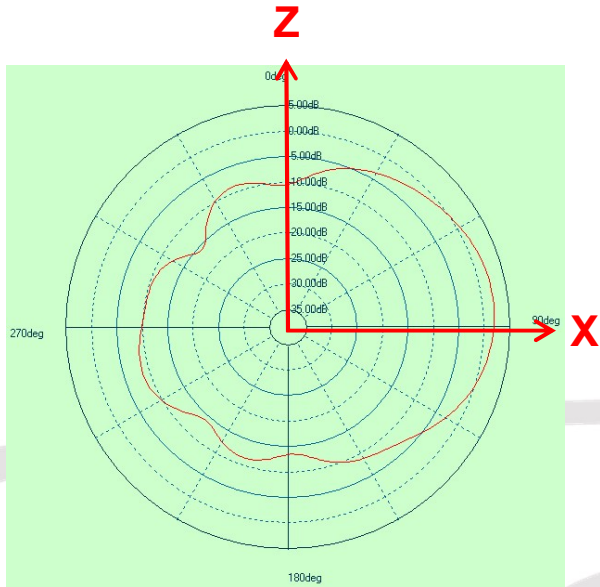

UX700

WIFI

Combo Antenna

Amphenol 2021-11-19

WiFi Antenna

WIFI antenna average Gain: -3.9dB
WIFI antenna peak Gain : 2.6dB

**2.4GHz
WIFI(2400MHz)**

WIFI antenna average Gain: -4.2dB
 WIFI antenna peak Gain : 2.3dB

**2.4GHz
 WIFI(2450MHz)**

WIFI antenna average Gain: -4.2dB
 WIFI antenna peak Gain : 2.0dB

**2.4GHz
 WIFI(2500MHz)**

WIFI antenna average Gain: --3.3dB
WIFI antenna peak Gain : 3.6dB

**5.2&5.3GHz
WIFI(5250MHz)**