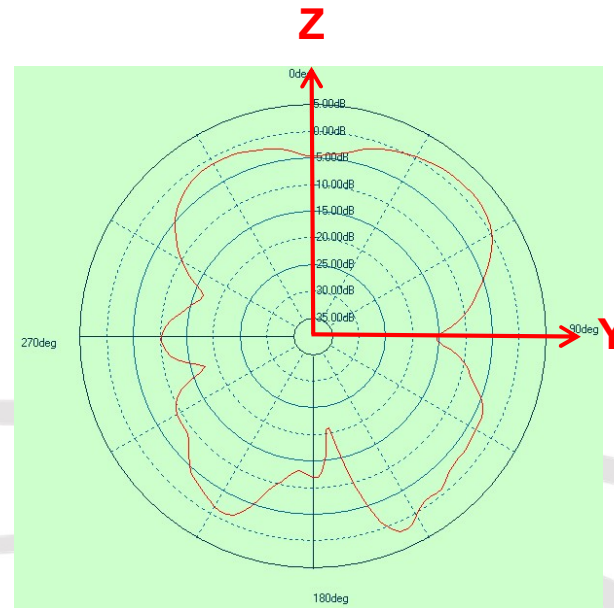

5.6GHz
WIFI(5597.5MHz)