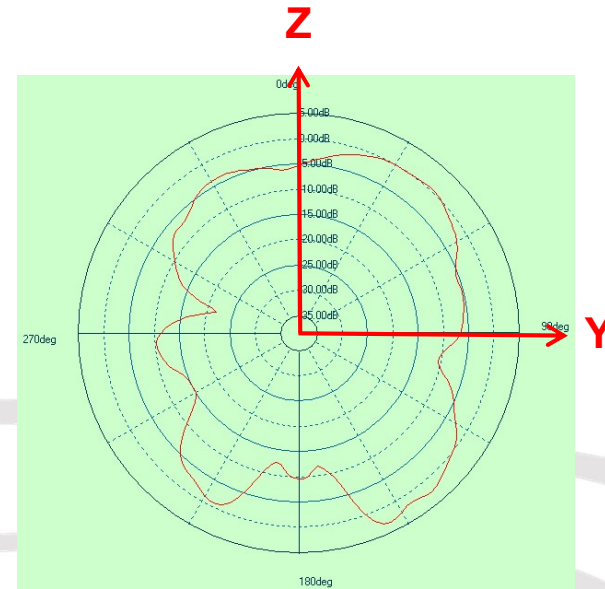

UX700

WIFI

Combo Antenna

Amphenol 2021-11-19

WiFi Antenna

WIFI antenna average Gain: -3.9dB
WIFI antenna peak Gain : 2.6dB

**2.4GHz
WIFI(2400MHz)**

WIFI antenna average Gain: -4.2dB
 WIFI antenna peak Gain : 2.3dB

**2.4GHz
 WIFI(2450MHz)**

WIFI antenna average Gain: -4.2dB
 WIFI antenna peak Gain : 2.0dB

**2.4GHz
 WIFI(2500MHz)**

WIFI antenna average Gain: --3.3dB
WIFI antenna peak Gain : 3.6dB

**5.2&5.3GHz
WIFI(5250MHz)**

WIFI antenna average Gain: -3.9dB
WIFI antenna peak Gain : 1.8dB

5.6GHz
WIFI(5597.5MHz)

WIFI antenna average Gain: -3.5dB
WIFI antenna peak Gain : 2.0dB

5.8GHz
WIFI(5762.5MHz)

Thanks !