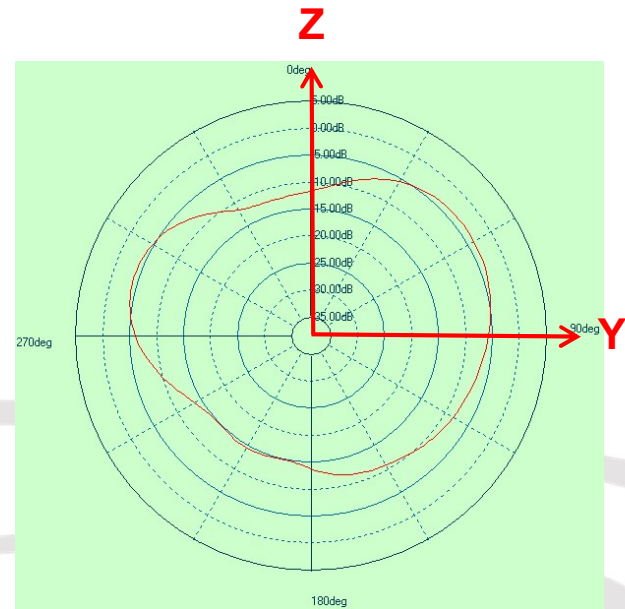

UX700

WIFI

Combo Antenna

Amphenol 2021-11-19

WiFi Antenna

WIFI antenna average Gain: -3.9dB
WIFI antenna peak Gain : 2.6dB

**2.4GHz
WIFI(2400MHz)**

WIFI antenna average Gain: -4.2dB
 WIFI antenna peak Gain : 2.3dB

**2.4GHz
 WIFI(2450MHz)**

WIFI antenna average Gain: -4.2dB
 WIFI antenna peak Gain : 2.0dB

**2.4GHz
 WIFI(2500MHz)**

WIFI antenna average Gain: --3.3dB
WIFI antenna peak Gain : 3.6dB

**5.2&5.3GHz
WIFI(5250MHz)**

WIFI antenna average Gain: -3.9dB
WIFI antenna peak Gain : 1.8dB

5.6GHz
WIFI(5597.5MHz)

WIFI antenna average Gain: -3.5dB
WIFI antenna peak Gain : 2.0dB

5.8GHz
WIFI(5762.5MHz)

Thanks !