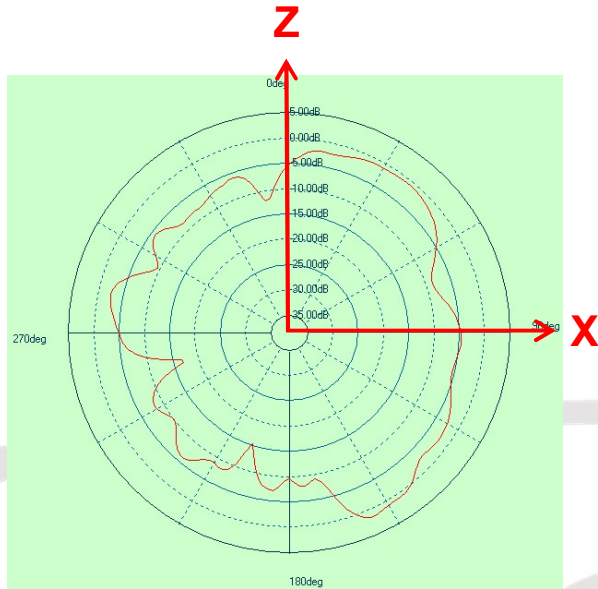

**2.4GHz
 WIFI(2450MHz)**

WIFI antenna average Gain: -4.2dB
 WIFI antenna peak Gain : 2.0dB

**2.4GHz
 WIFI(2500MHz)**

WIFI antenna average Gain: --3.3dB
WIFI antenna peak Gain : 3.6dB

**5.2&5.3GHz
WIFI(5250MHz)**

WIFI antenna average Gain: -3.9dB
WIFI antenna peak Gain : 1.8dB

5.6GHz
WIFI(5597.5MHz)

WIFI antenna average Gain: -3.5dB
WIFI antenna peak Gain : 2.0dB

5.8GHz
WIFI(5762.5MHz)

Thanks !