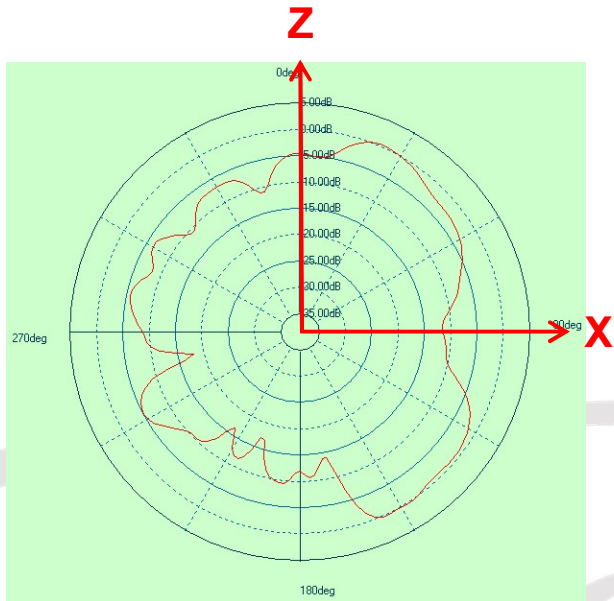

UX700

WIFI

Combo Antenna

Amphenol 2021-11-19

WiFi Antenna

WIFI antenna average Gain: -3.9dB
WIFI antenna peak Gain : 2.6dB

**2.4GHz
WIFI(2400MHz)**

WIFI antenna average Gain: -4.2dB
 WIFI antenna peak Gain : 2.3dB

**2.4GHz
 WIFI(2450MHz)**

WIFI antenna average Gain: -4.2dB
 WIFI antenna peak Gain : 2.0dB

**2.4GHz
 WIFI(2500MHz)**

WIFI antenna average Gain: --3.3dB
WIFI antenna peak Gain : 3.6dB

**5.2&5.3GHz
WIFI(5250MHz)**

WIFI antenna average Gain: -3.9dB
WIFI antenna peak Gain : 1.8dB

5.6GHz
WIFI(5597.5MHz)

WIFI antenna average Gain: -3.5dB
WIFI antenna peak Gain : 2.0dB

5.8GHz
WIFI(5762.5MHz)

Thanks !