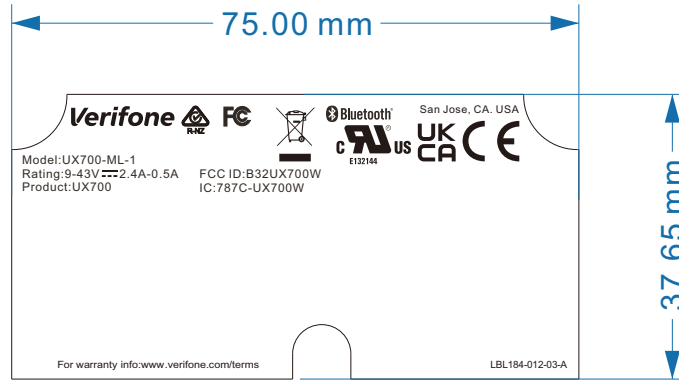

Notes:

1. Background: Pantone White
2. Text & logos: Pantone Black C

THIS DOCUMENT IS THE PROPERTY OF VERIFONE, AND CONTAINS VERIFONE'S CONFIDENTIAL AND PROPRIETARY INFORMATION IN CONSIDERATION OF VERIFONE'S DISCLOSURE OF THIS DOCUMENT TO YOU, YOU AGREE THAT NEITHER IT, NOR THE INFORMATION CONTAINED THEREIN SHALL BE DISCLOSED TO OTHERS OR DUPLICATED IN WHOLE OR IN PART OR USED FOR ANY PURPOSES OTHER THAN AGREED TO BY VERIFONE, WITHOUT EXPRESS WRITTEN CONSENT OF VERIFONE.

THIS ARTWORK IS THE PROPERTY OF VERIFONE. HANDLE WITH CARE AND RETURN TO VERIFONE VERY SOON AFTER USE.

UNLESS OTHERWISE SPECIFIED, DIMENSIONS ARE IN MILLIMETERS.				Verifone®				REVISIONS			
SIGNATURES		DATE	TITLE		ARTWORK,		REV.	DESCRIPTION	DATE	APPROVED	
DWN.	VICTORIA_L1	2/1/23	LABEL UX700-ML-1 PROD ID				xxx	ECO# Cxxxxx	2/1/23	NickC4	
ENG.	VICTORIA_L1	2/1/23	SIZE	DWG. NO.	REV.						
CHK.	NICKC4	2/1/23	A4	LBL184-012-03-AW	xxx						
			SCALE: Full scale		SHEET 1 OF 1						