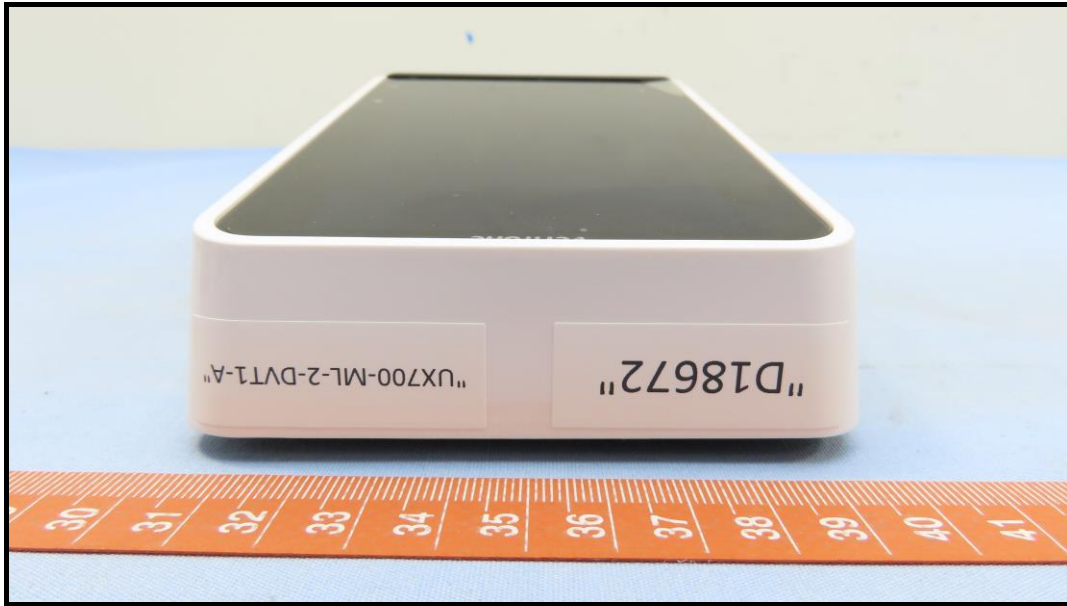

CONSTRUCTION PHOTOS OF EUT

Support unit are listed as below.

<Device for UX700-ML-2>

Tablet	Brand	Verifone
	Model	IX90_CQA1103_EEA
HUB	Brand	Verifone
	Model	IX90 HUB
Pedestal	Brand	Verifone
	Description	IX90 Pedestal UX700 with VFT
Cable 1 (Type C)	Brand	Verifone
	Model	CBL900-101-01-A
	SPEC	1.2 M / 1 core, shielding
Cable 2 (JR-45)	Brand	Verifone
	Model	CBL900-003-02-A
	SPEC	1.5 M / 1 core, shielding
AC Adapter 1 (for Device + IX90)	Brand	Verifone
	Model	CAE040122
	AC Input	100-240V, 50/60Hz, 1.7A
	DC Output	12V, 3.33A
	DC Output Cable	1.8M / 1 core
AC Adapter 2 (for Device + IX90)	Brand	Verifone
	Model	A140-5120330G
	AC Input	100-240V, 50/60Hz, 2A
	DC Output	12V, 3.3A
	DC Output Cable	1.8M / 1 core
Stand Base (Countertop Pedestal)	Brand	Verifone
	Description	Stand Base for UX700
Orange Dongle 1	Brand	Verifone
	Description	Orange D1
	P/N	445-117-01
Orange Dongle 2	Brand	Verifone
	Description	Orange D2
	P/N	445-114-01

Cable 1 (USB to RJ-45)	Brand	Verifone
	P/N	CBL132-003-03-A
	SPEC	3M / 1 core, shielding
Cable 2 (USB to RJ-45)	Brand	Verifone
	P/N	CBL132-003-01-A
	SPEC	1M / 1 core, shielding
Cable 3 (Type C to Type C)	Brand	Verifone
	P/N	CBL184-700-05-A
	SPEC	2M / 1 core, shielding
AC Adapter 3 (For Device + Orange D2) (For Device + Orange D1)	Brand	Verifone
	Model	2ABL018F US
	AC Input	100-240Vac, 50/60 Hz, 0.6A
	DC Output	12Vdc, 1.5A
	DC Output Cable	1.8M / 1 core
AC Adapter 4 (For Device + Orange D2) (For Device + Orange D1)	Brand	Verifone
	Model	2AAJ012F US
	AC Input	100-240Vac, 50/60 Hz, 0.35A
	DC Output	12Vdc, 1A
	DC Output Cable	1.8M / 1 core

Model: UX700-ML-2 with Dongle

BUREAU
VERITAS