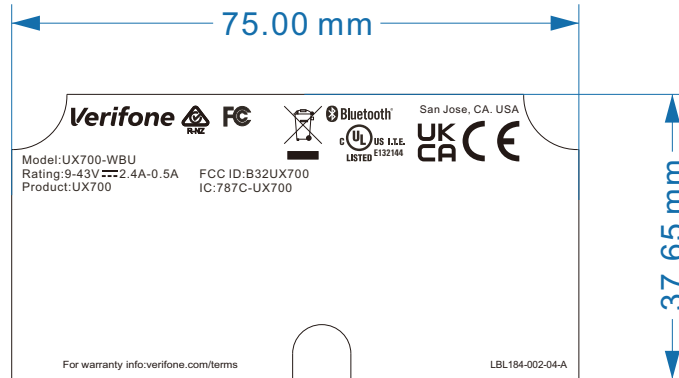

Notes:

1. Background: Pantone White
2. Text & logos: Pantone Black C

THIS DOCUMENT IS THE PROPERTY OF VERIFONE, AND CONTAINS VERIFONE'S CONFIDENTIAL AND PROPRIETARY INFORMATION IN CONSIDERATION OF VERIFONE'S DISCLOSURE OF THIS DOCUMENT TO YOU, YOU AGREE THAT NEITHER IT, NOR THE INFORMATION CONTAINED THEREIN SHALL BE DISCLOSED TO OTHERS OR DUPLICATED IN WHOLE OR IN PART OR USED FOR ANY PURPOSES OTHER THAN AGREED TO BY VERIFONE, WITHOUT EXPRESS WRITTEN CONSENT OF VERIFONE.

THIS ARTWORK IS THE PROPERTY OF VERIFONE. HANDLE WITH CARE AND RETURN TO VERIFONE VERY SOON AFTER USE.

UNLESS OTHERWISE SPECIFIED, DIMENSIONS ARE IN MILLIMETERS.		Verifone®		
SIGNATURES		DATE	TITLE	
DWN. VICTORIA_L1		1/7/22	ARTWORK, LABEL UX700 PROD ID	
ENG. VICTORIA_L1		1/7/22	SIZE	DWG. NO.
CHK. NICKC2		1/7/22	A4	LBL184-002-04-AW
			SCALE: Full scale	SHEET 1 OF 1