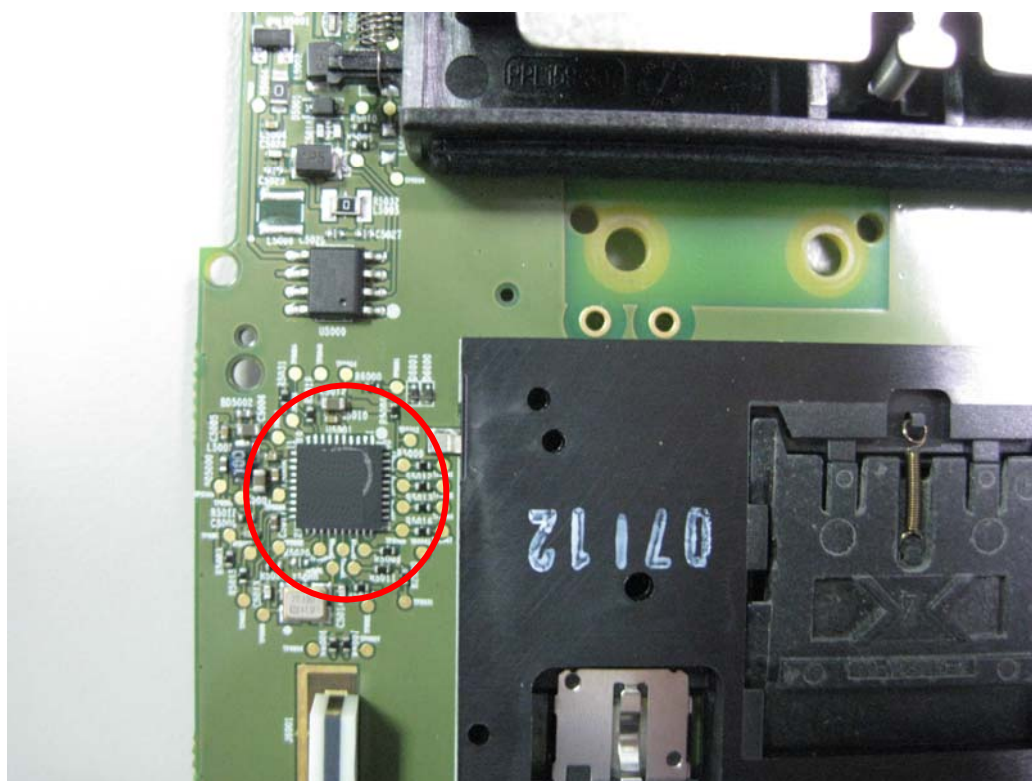

**Attachment 3**  
**Internal Photographs of EUT**

UX301

**RF IC: PN512**

Antenna UX401