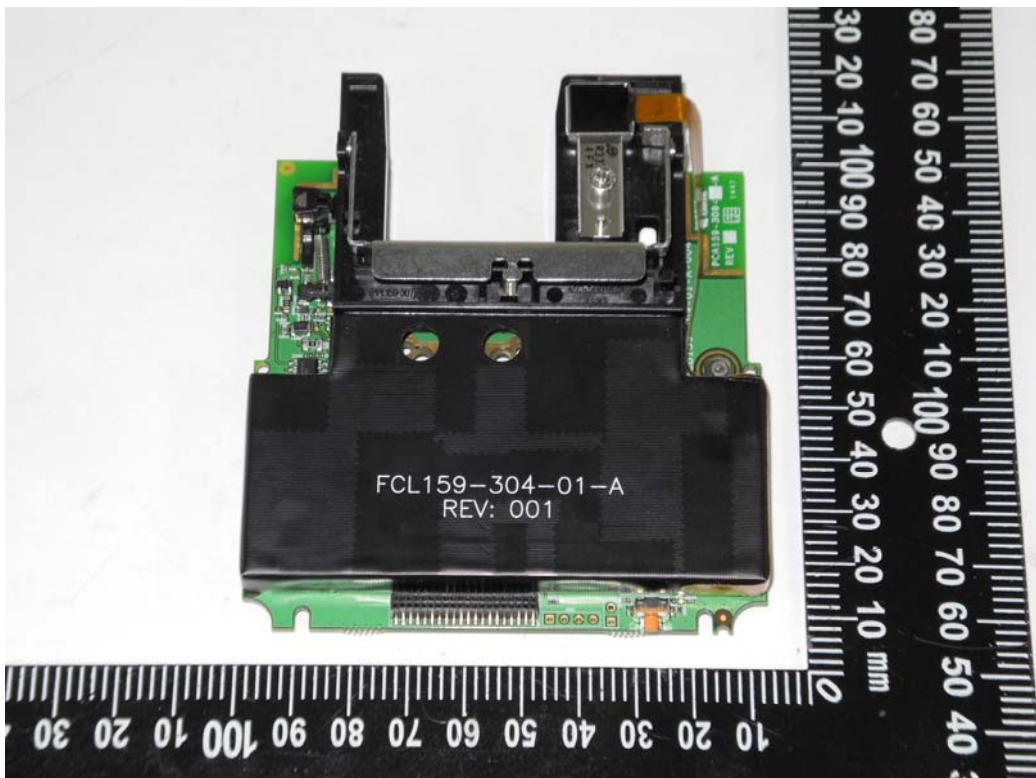

**Attachment 3**  
**Internal Photographs of EUT**

UX301

**RF IC: PN512**

Antenna UX401