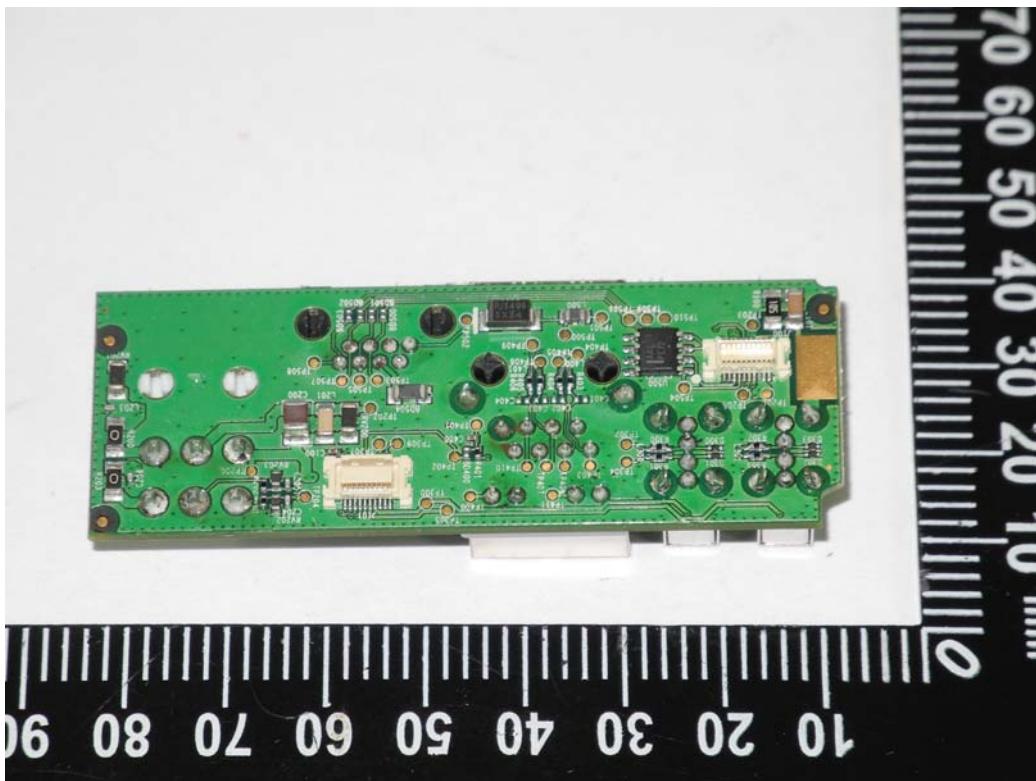

**Attachment 3**  
**Internal Photographs of EUT**

UX301

**RF IC: PN512**

Antenna UX401