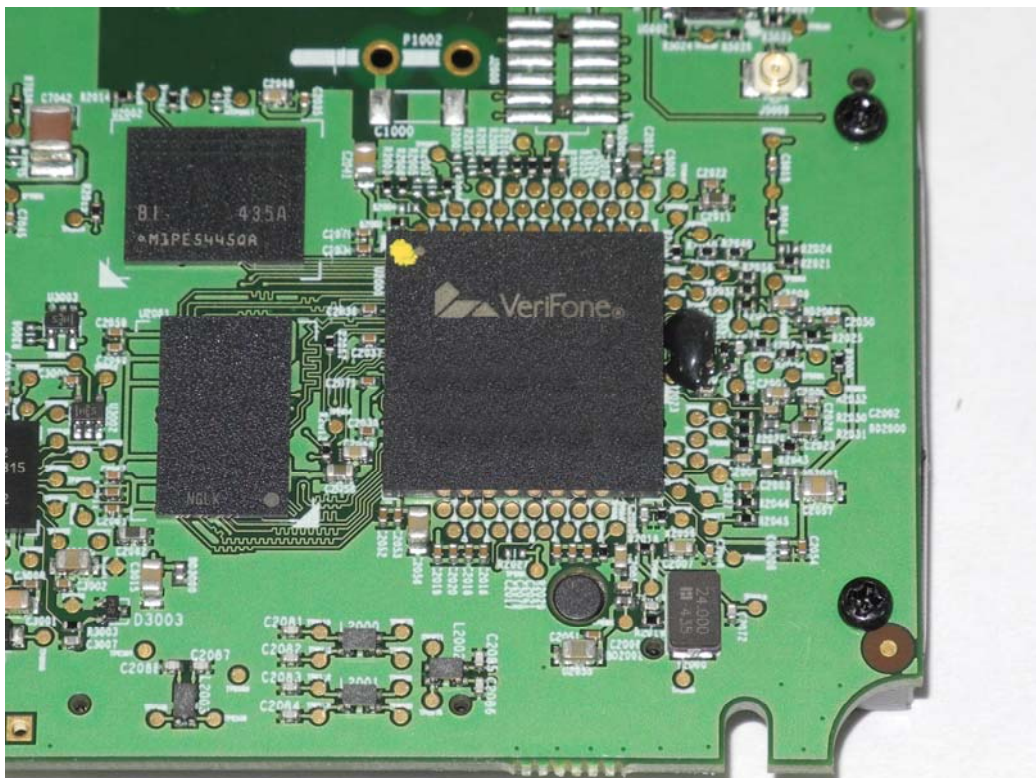

**Attachment 3**  
**Internal Photographs of EUT**

UX301

**RF IC: PN512**

Antenna UX401