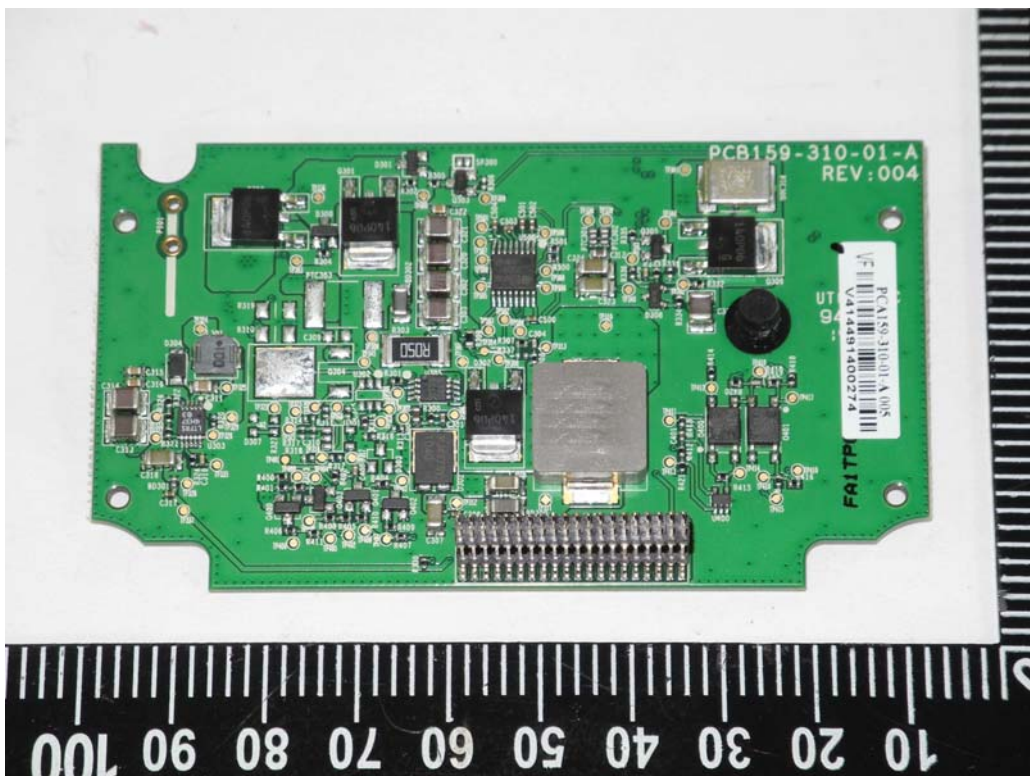

**Attachment 3**  
**Internal Photographs of EUT**

UX301

**RF IC: PN512**

Antenna UX401