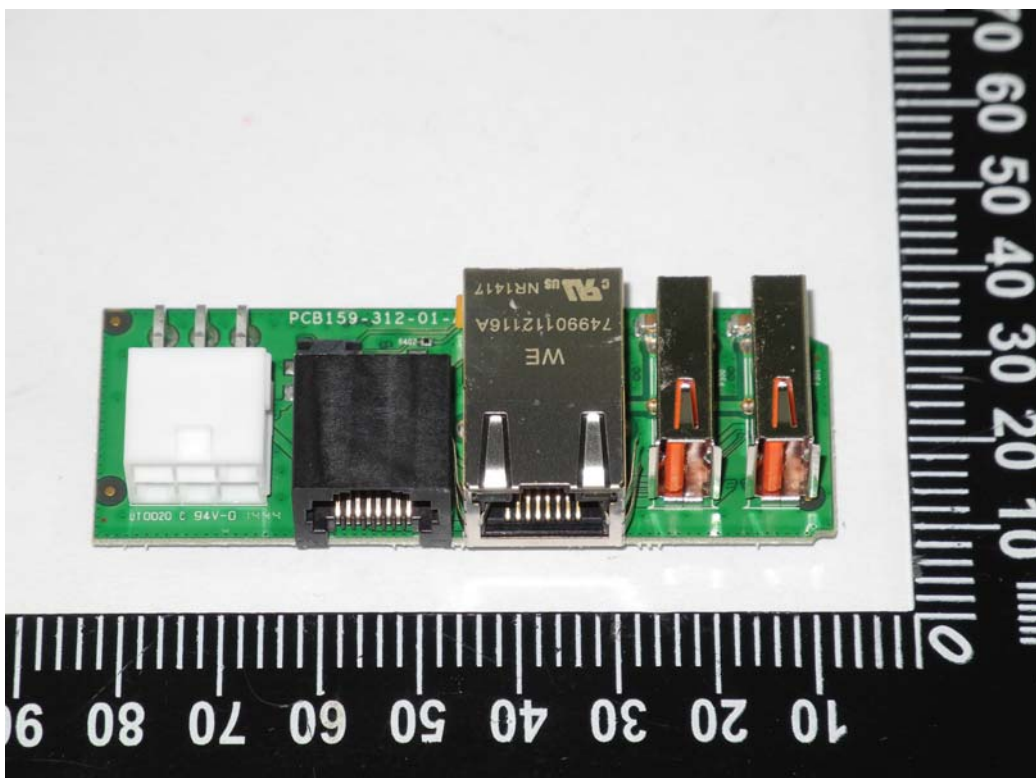

**Attachment 3**  
**Internal Photographs of EUT**

UX301

**RF IC: PN512**

Antenna UX401