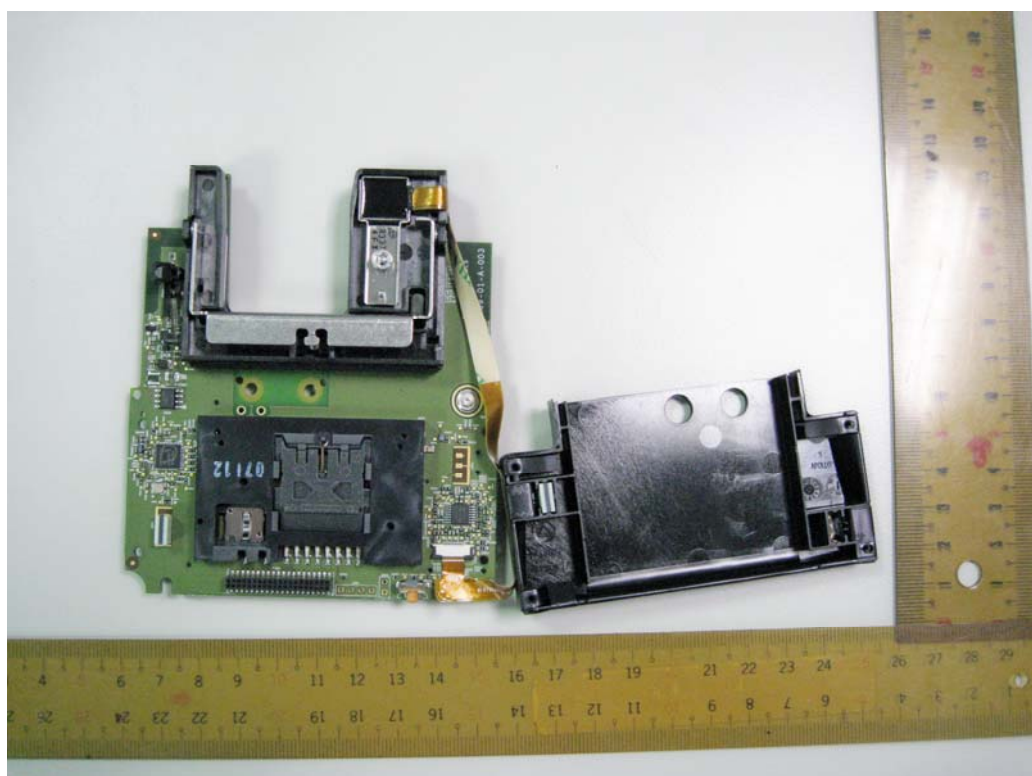

**Attachment 3**  
**Internal Photographs of EUT**

UX301

**RF IC: PN512**

Antenna UX401