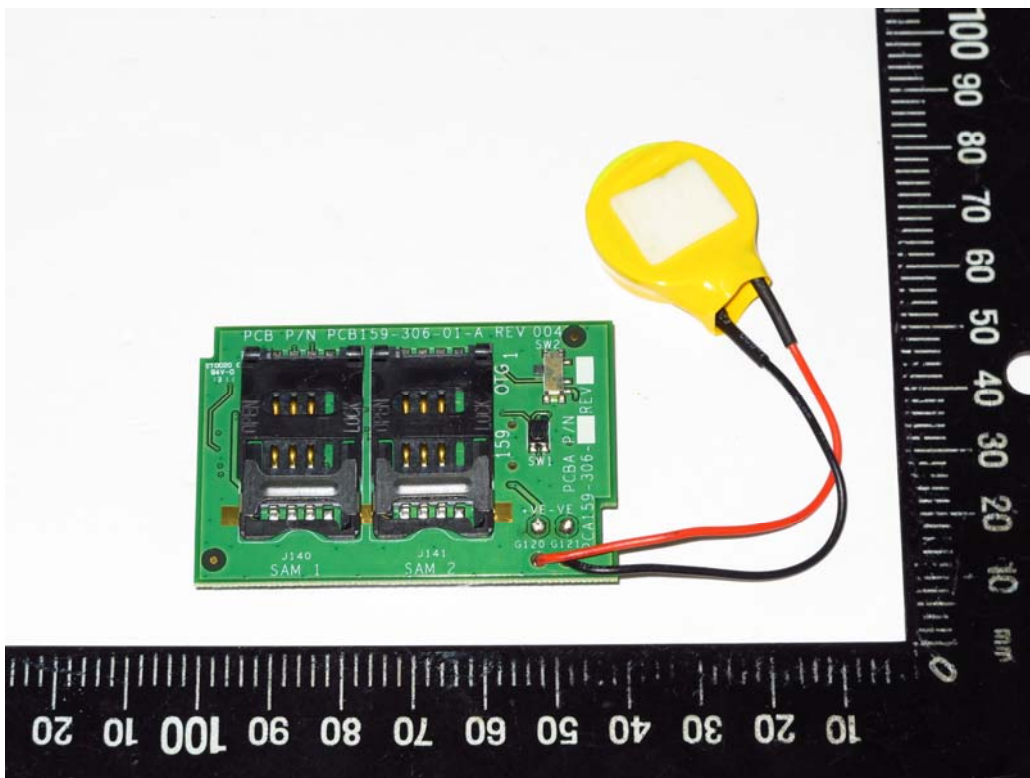

Attachment 3

Internal Photographs of EUT

UX300

RF IC: PIN512HN

Antenna UX400