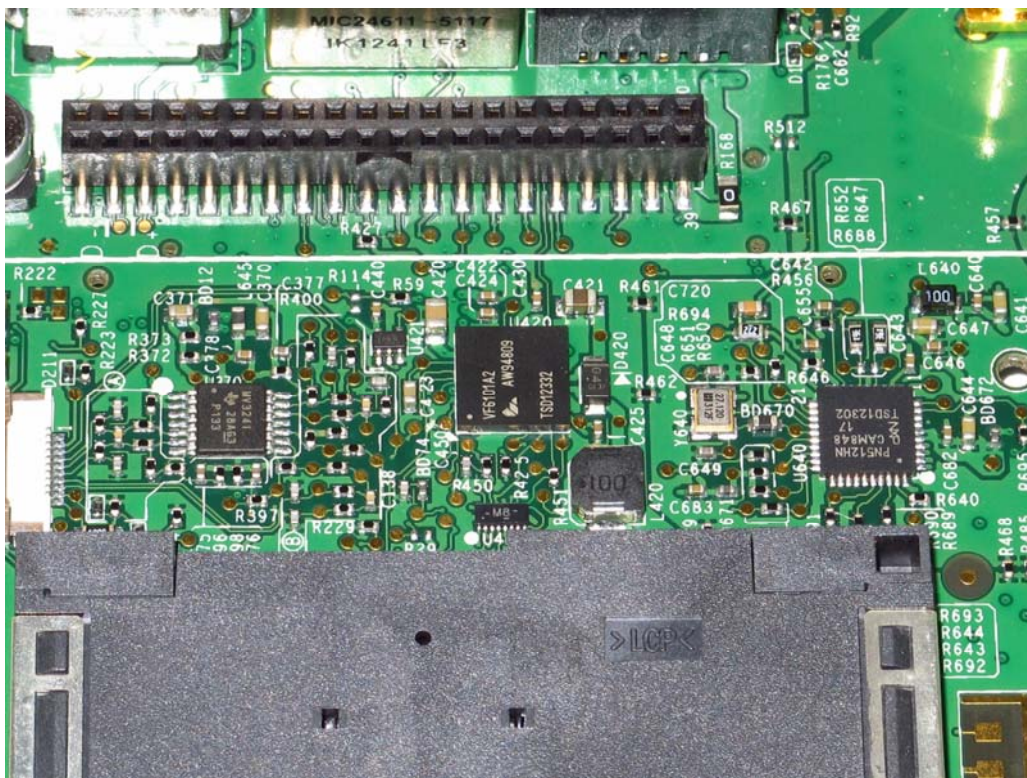

Attachment 3

Internal Photographs of EUT

UX300

RF IC: PIN512HN

Antenna UX400