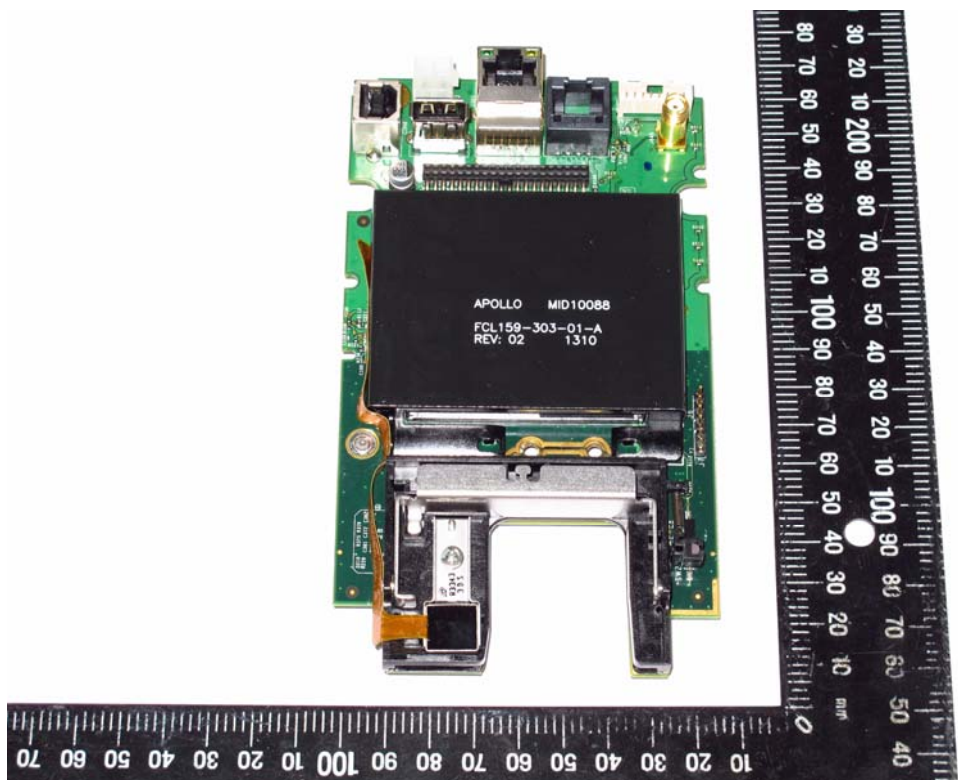

Attachment 3

Internal Photographs of EUT

UX300

RF IC: PIN512HN

Antenna UX400