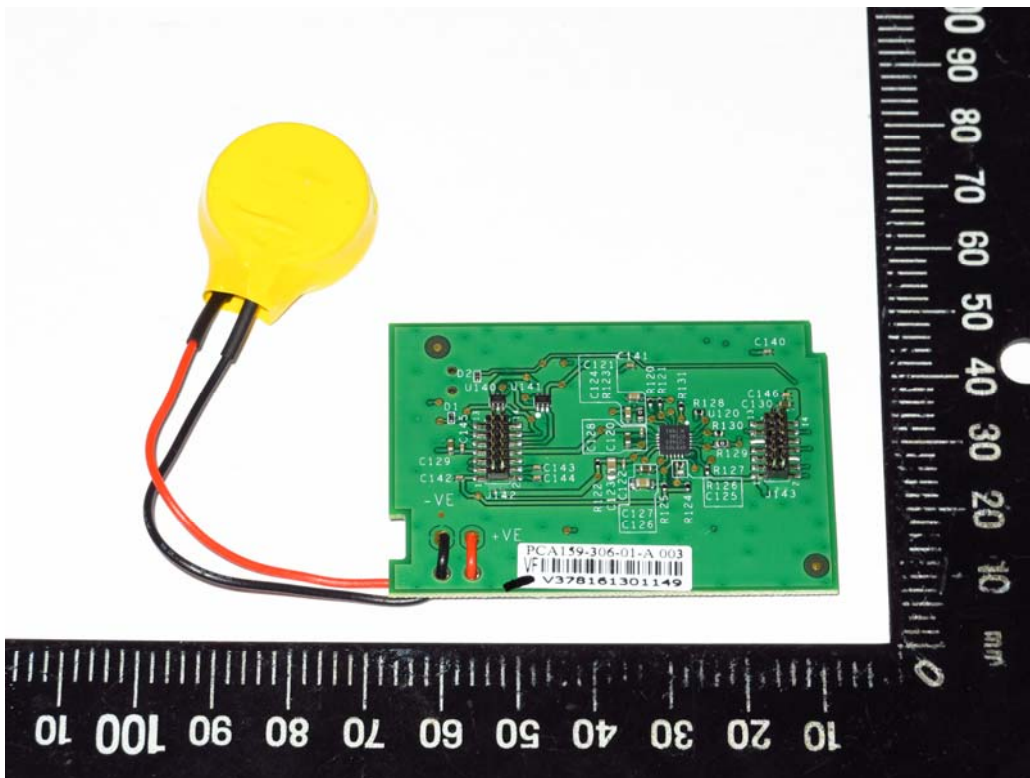

Attachment 3

Internal Photographs of EUT

UX300

RF IC: PIN512HN

Antenna UX400