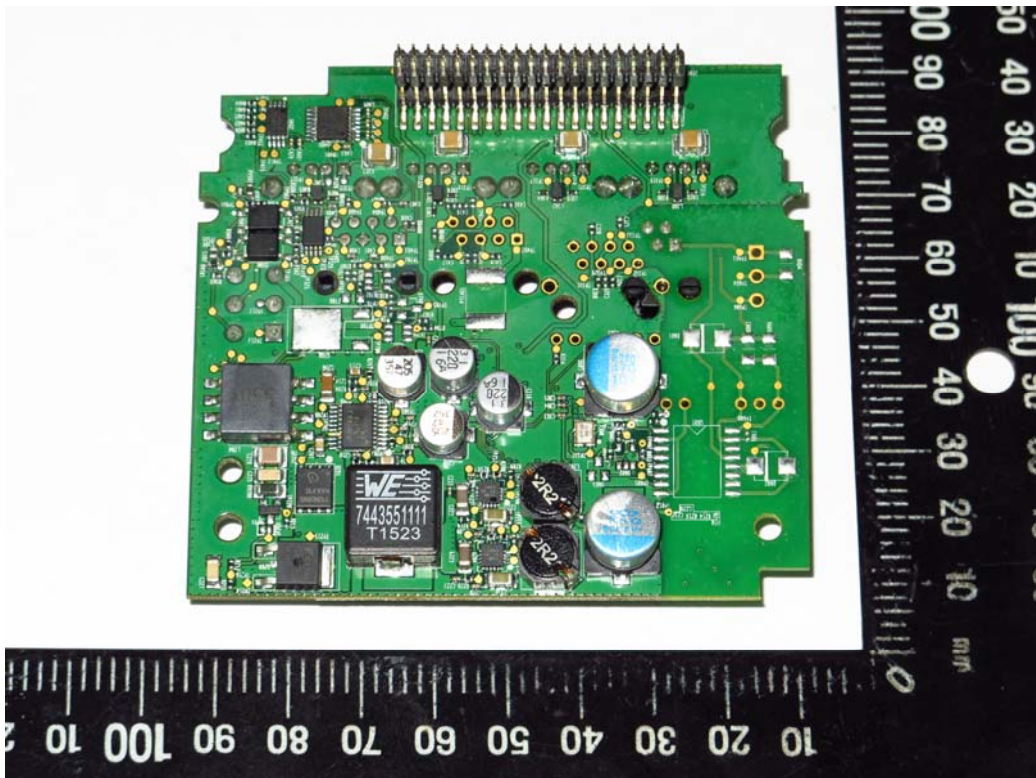

Attachment 3

Internal Photographs of EUT

UX300

RF IC: PIN512HN

Antenna UX400