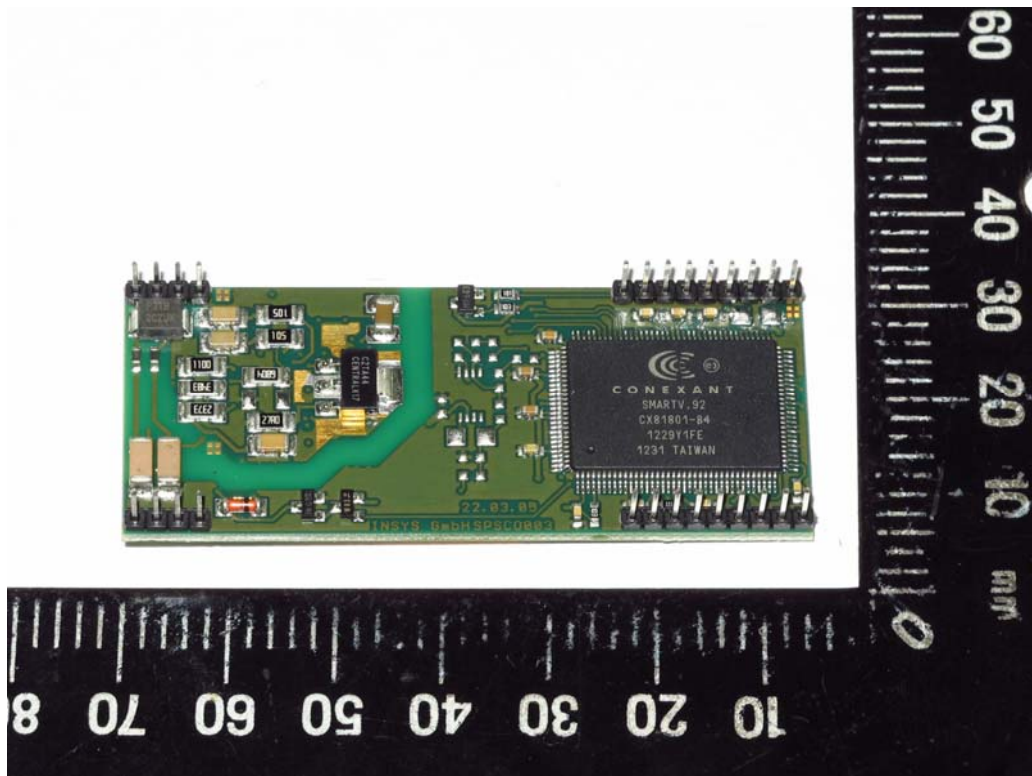

Attachment 3

Internal Photographs of EUT

UX300

RF IC: PIN512HN

Antenna UX400