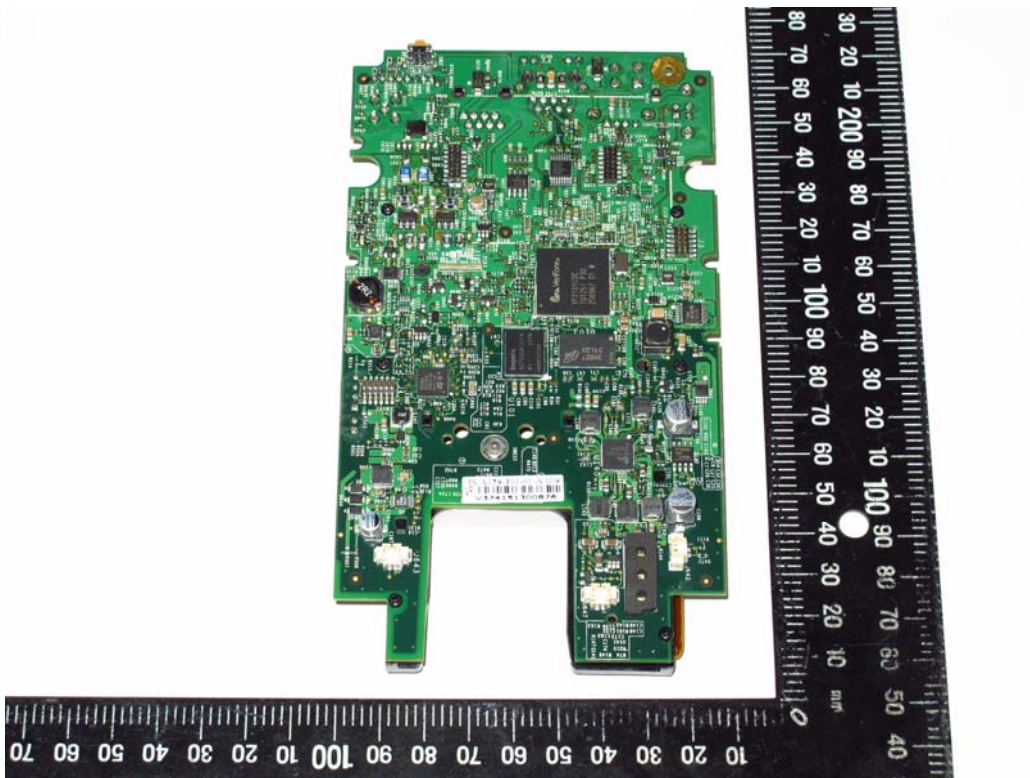

Attachment 3

Internal Photographs of EUT

UX300

RF IC: PIN512HN

Antenna UX400