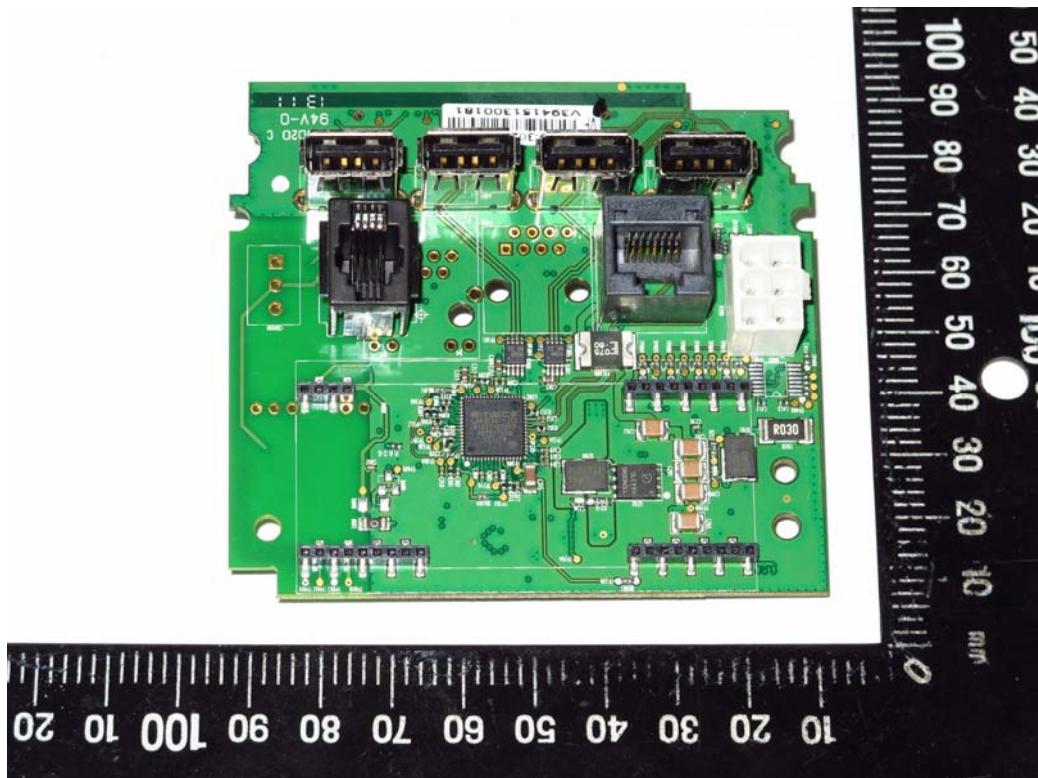

Attachment 3

Internal Photographs of EUT

UX300

RF IC: PIN512HN

Antenna UX400