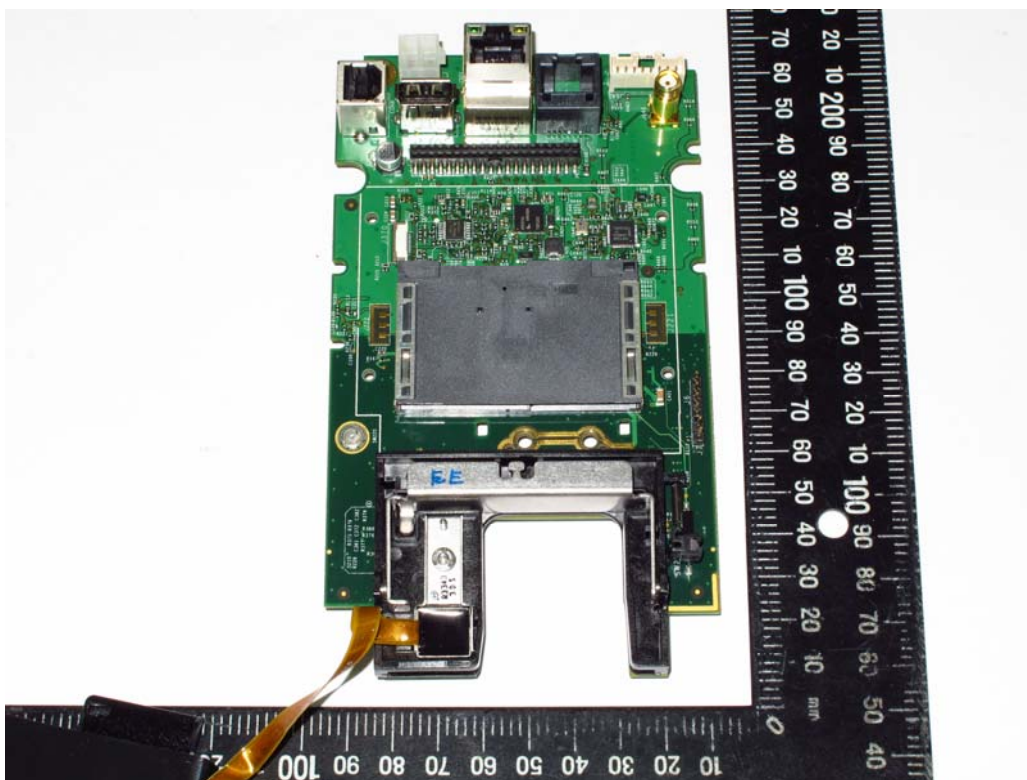

Attachment 3

Internal Photographs of EUT

UX300

RF IC: PIN512HN

Antenna UX400