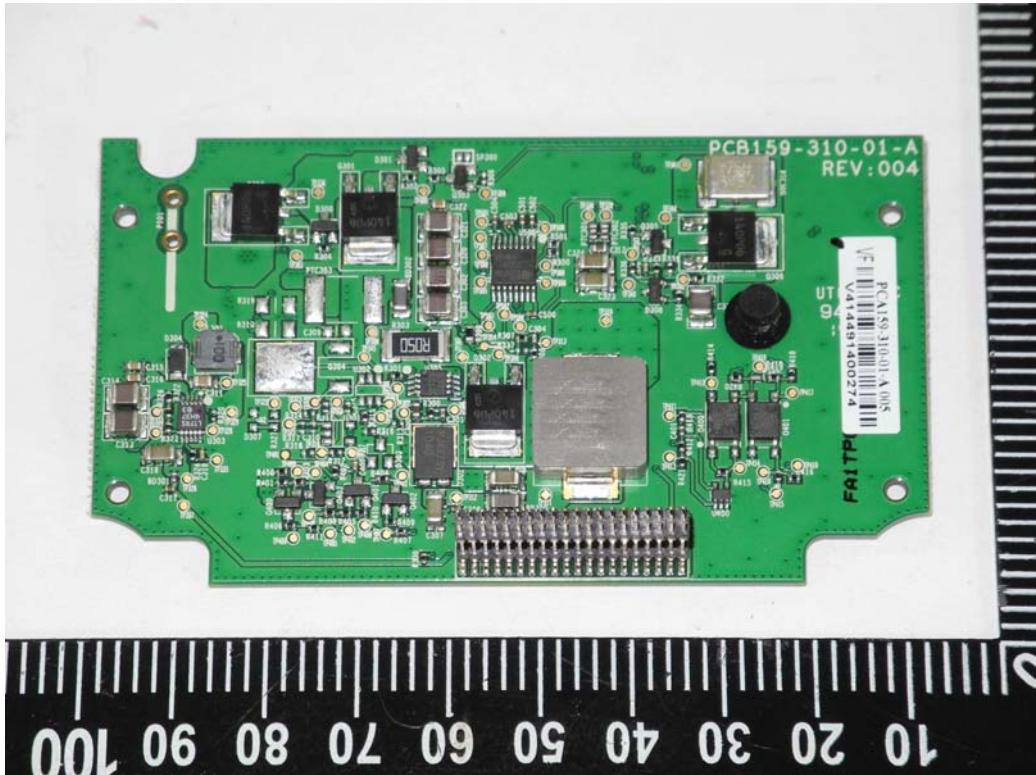

Attachment 3
Internal Photographs of EUT

UX301

RF IC: PN512

Antenna UX401