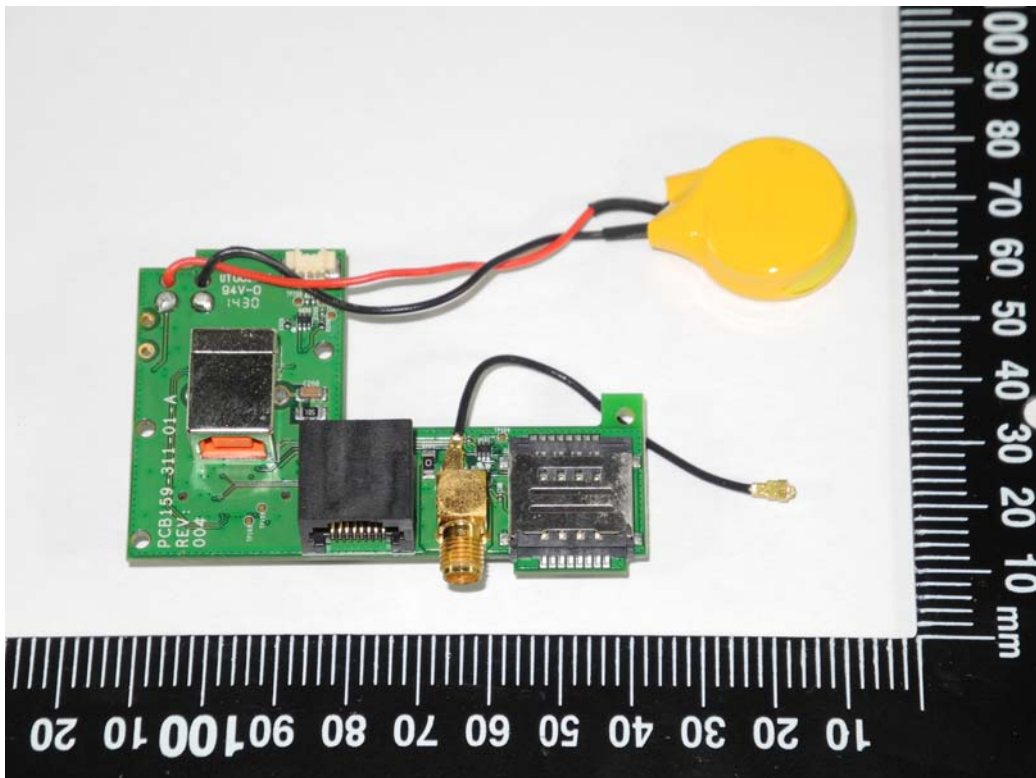

Attachment 3
Internal Photographs of EUT

UX301

RF IC: PN512

Antenna UX401