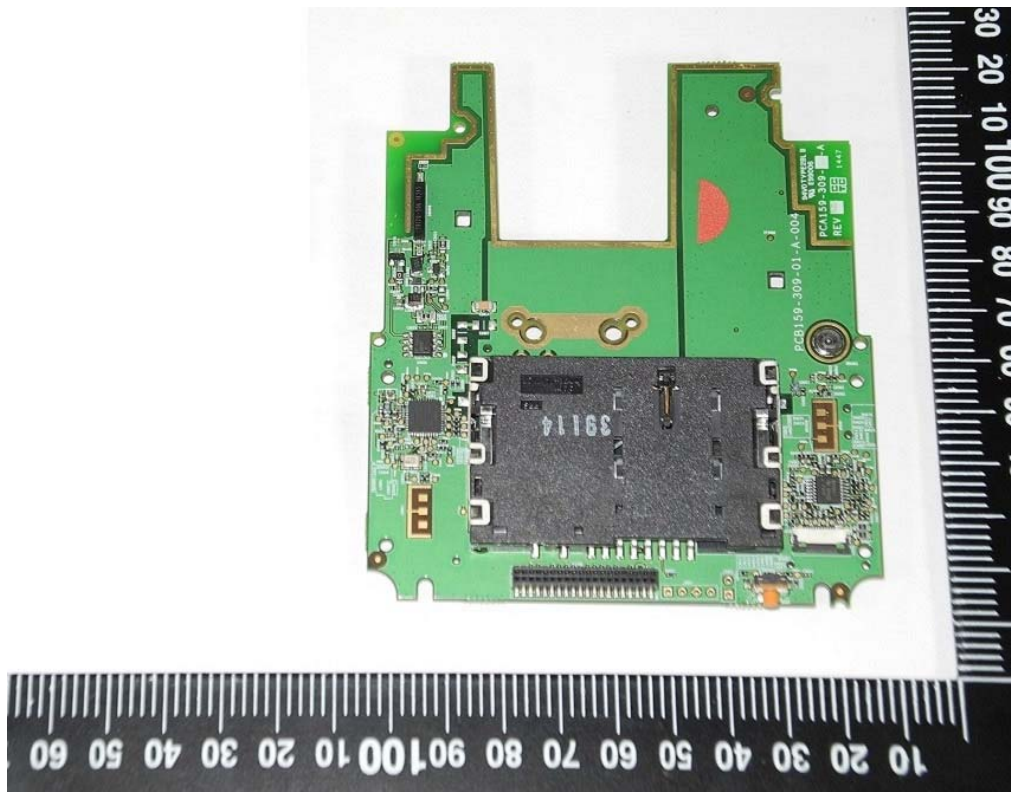

Attachment 3
Internal Photographs of EUT

UX301

RF IC: PN512

Antenna UX401