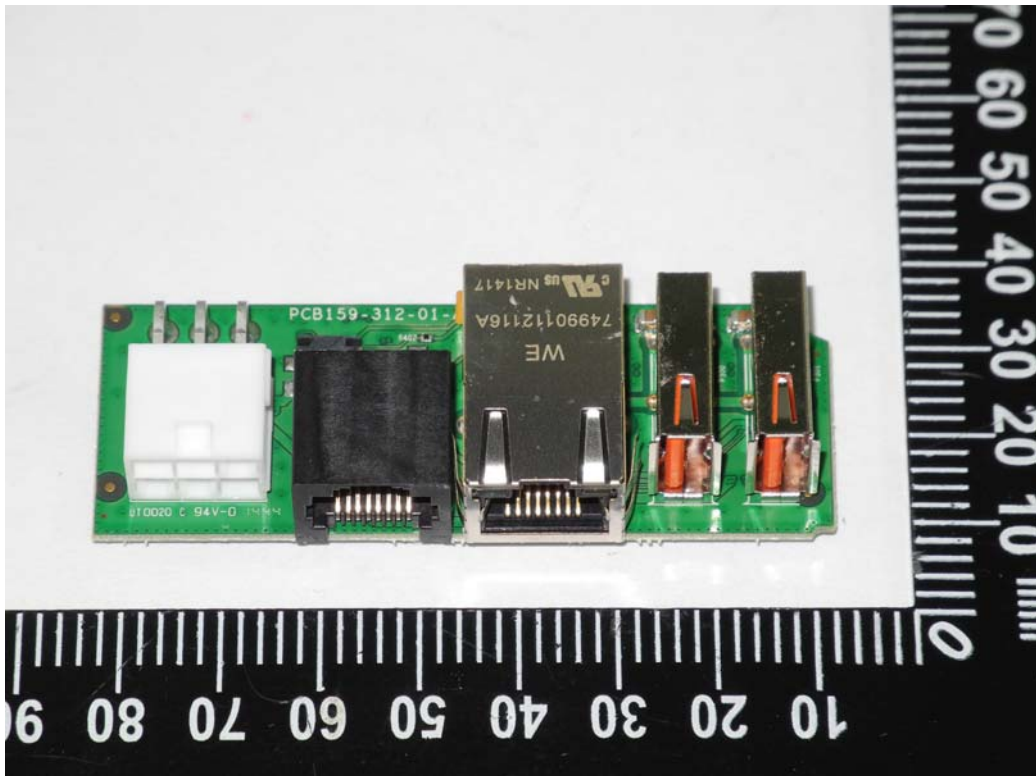

Attachment 3
Internal Photographs of EUT

UX301

RF IC: PN512

Antenna UX401