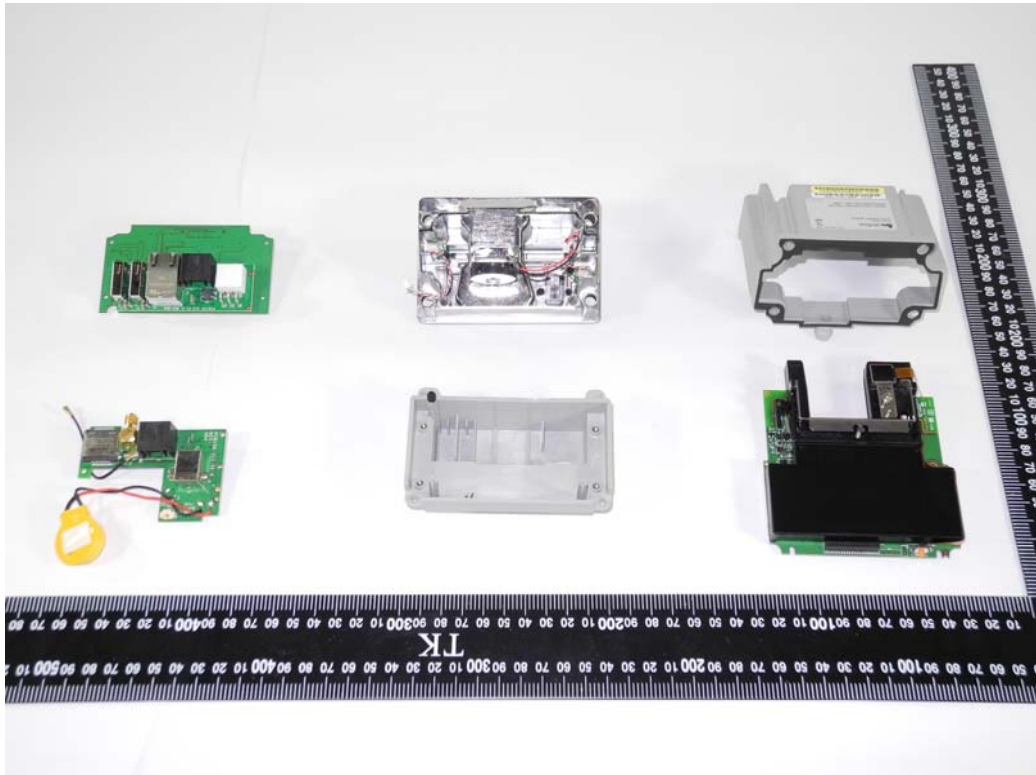

Attachment 3
Internal Photographs of EUT

UX301

RF IC: PN512

Antenna UX401