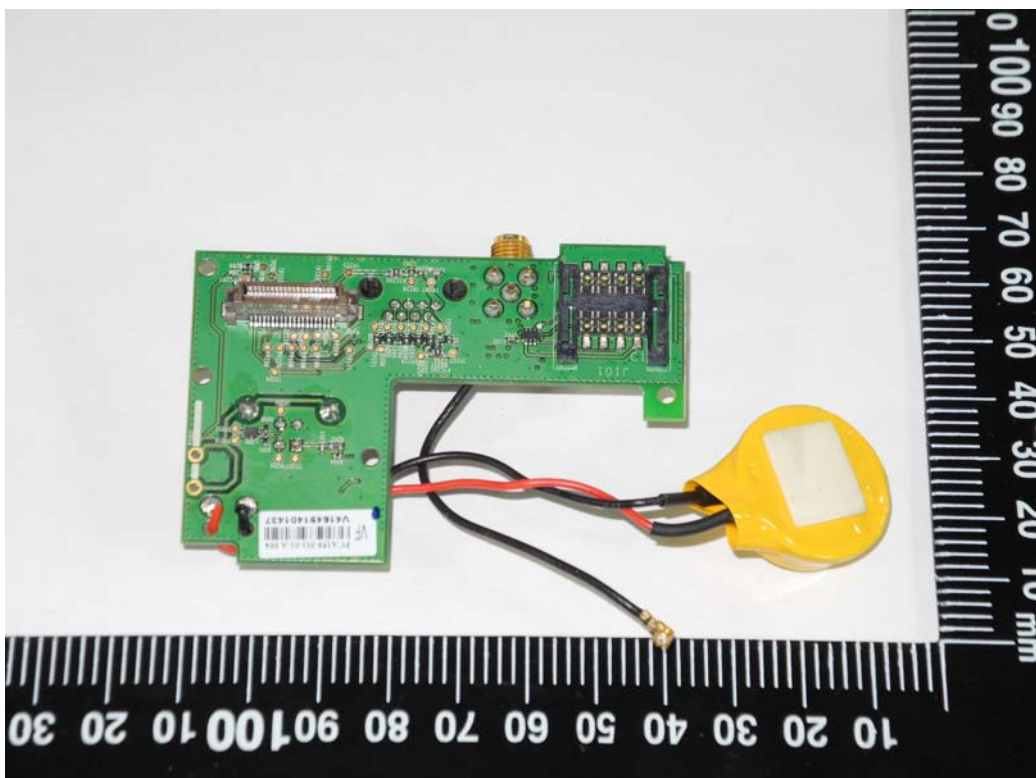

Attachment 3
Internal Photographs of EUT

UX301

RF IC: PN512

Antenna UX401