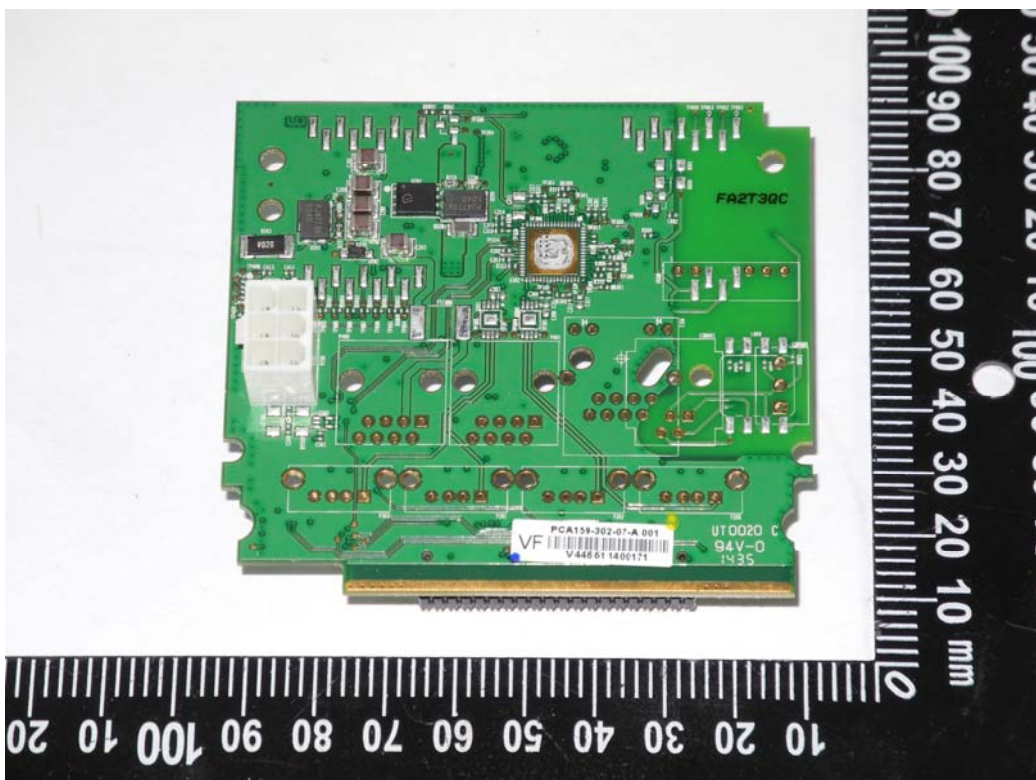

**Attachment 3**  
**Internal Photographs of EUT**

UX300

RF IC: PIN512HN

Antenna UX400