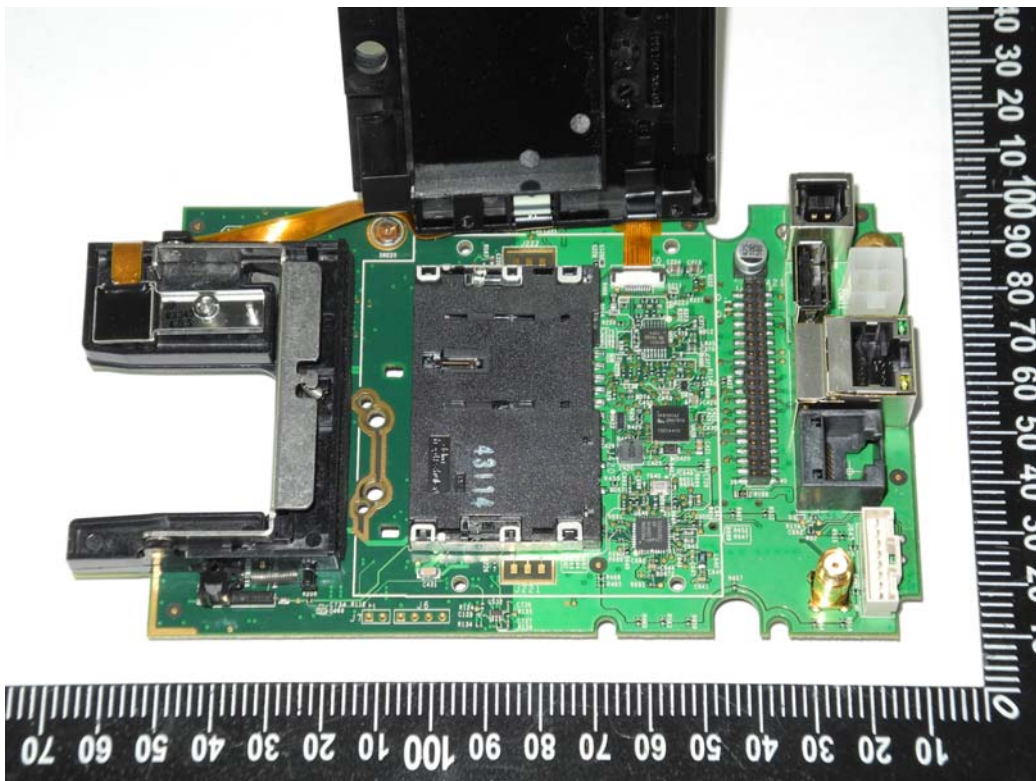

**Attachment 3**  
**Internal Photographs of EUT**

UX300

RF IC: PIN512HN

Antenna UX400