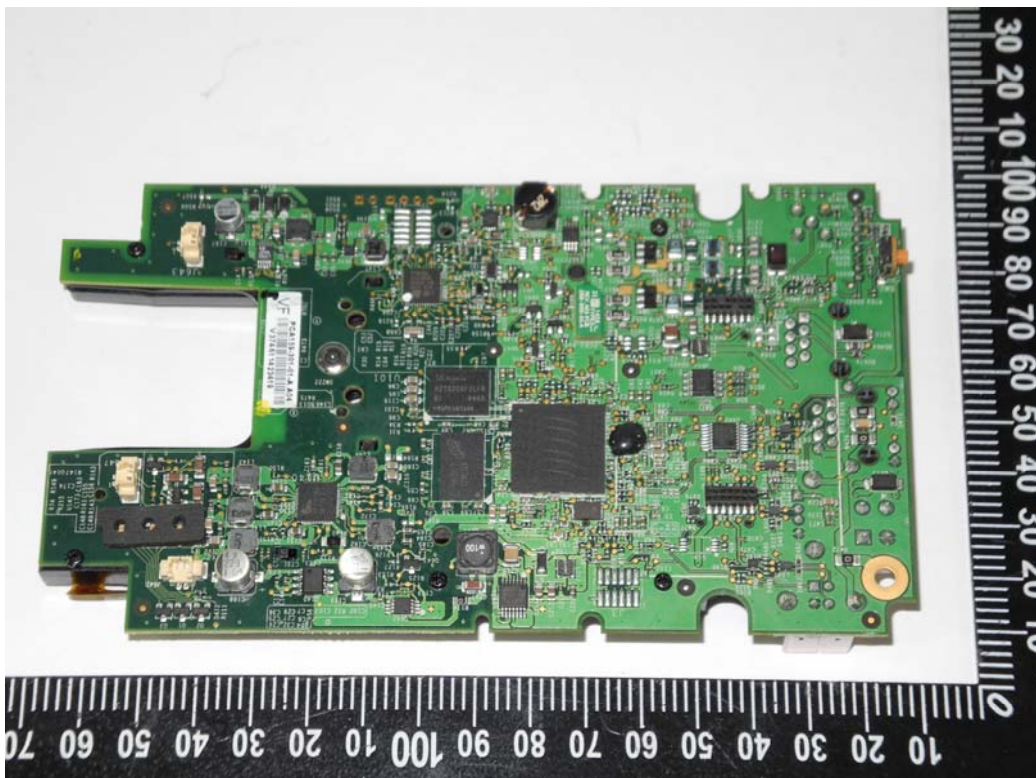

**Attachment 3**  
**Internal Photographs of EUT**

UX300

RF IC: PIN512HN

Antenna UX400