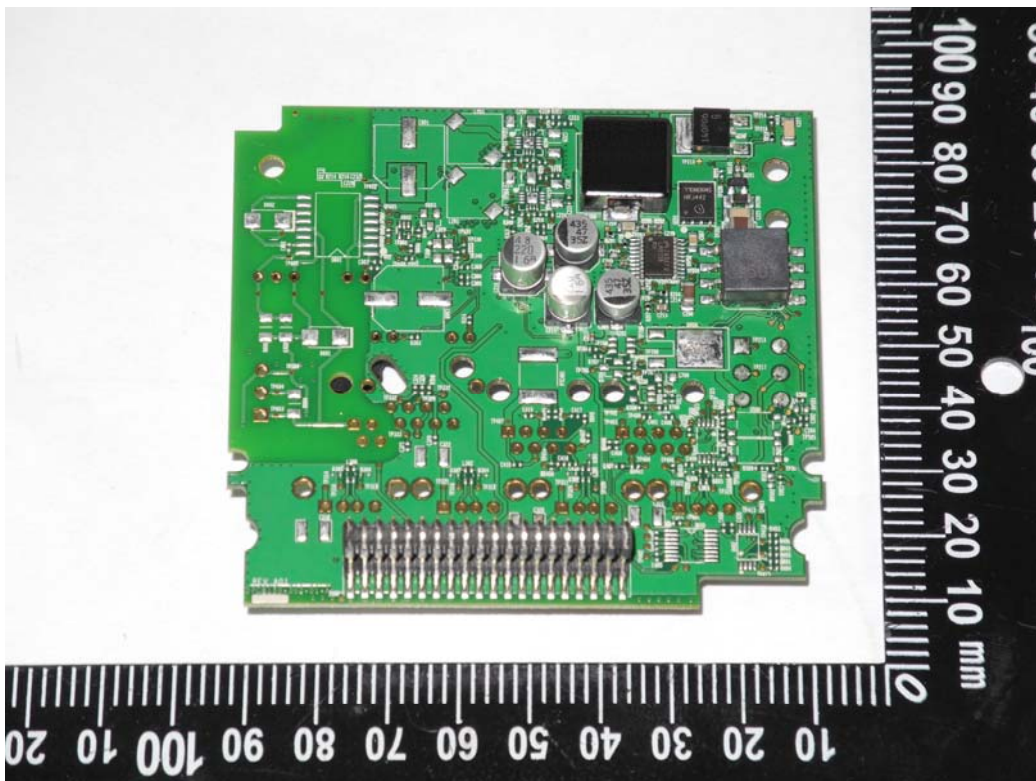

**Attachment 3**  
**Internal Photographs of EUT**

UX300

RF IC: PIN512HN

Antenna UX400