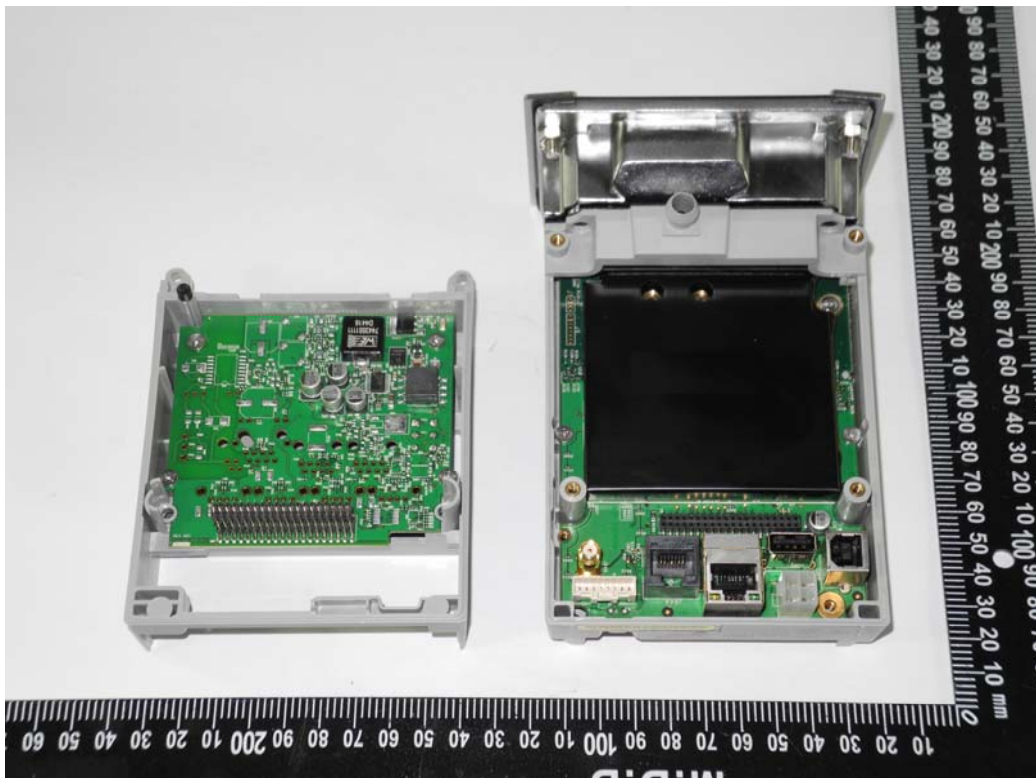

**Attachment 3**  
**Internal Photographs of EUT**

UX300

RF IC: PIN512HN

Antenna UX400