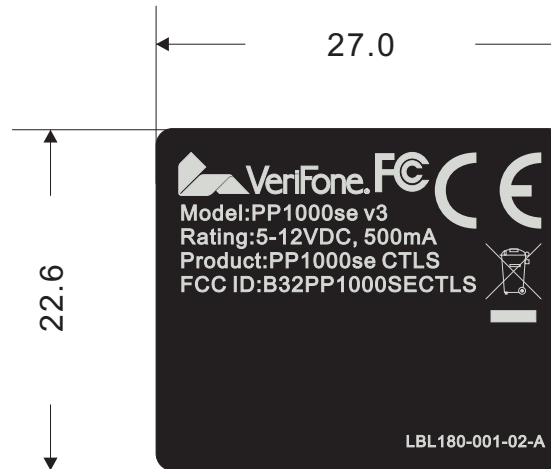

Notes:

- 1. Background: Pantone Black C
- 2. Text & logo: Pantone 420C

THIS DOCUMENT IS THE PROPERTY OF VERIFONE, AND CONTAINS VERIFONE'S CONFIDENTIAL AND PROPRIETARY INFORMATION IN CONSIDERATION OF VERIFONE'S DISCLOSURE OF THIS DOCUMENT TO YOU, YOU AGREE THAT NEITHER IT, NOR THE INFORMATION CONTAINED THEREIN SHALL BE DISCLOSED TO OTHERS OR DUPLICATED IN WHOLE OR IN PART, OR USED FOR ANY PURPOSES OTHER THAN AGREED TO BY VERIFONE, WITHOUT EXPRESS WRITTEN CONSENT OF VERIFONE.

THIS ARTWORK IS THE PROPERTY OF VERIFONE. HANDLE WITH CARE AND RETURN TO VERIFONE VERY SOON AFTER USE.

UNLESS OTHERWISE SPECIFIED, DIMENSIONS ARE IN MILLIMETERS.						REVISIONS			
SIGNATURES		DATE	TITLE			REV.	DESCRIPTION	DATE	APPROVED
DWN: VICTORIA_L1		5/2/14	ARTWORK, LABEL PP1000se CTLS PROD ID			A00	ECO# C47516	5/2/14	Nick_C2
ENG: NICK_C2		5/2/14	SIZE	DWG. NO.	REV.				
CHK: NICK_C2		5/2/14	A4	LBL180-001-02-AW	A00				
				SCALE: 2X	SHEET 1 OF 1				