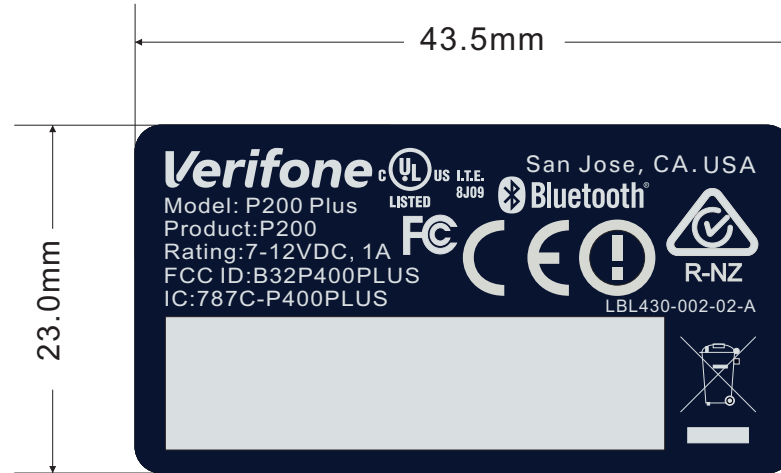

Notes:

- 1. Background: Pantone Black 532C
- 2. Text & logo: Pantone 427C

THIS DOCUMENT IS THE PROPERTY OF VERIFONE, AND CONTAINS VERIFONE'S CONFIDENTIAL AND PROPRIETARY INFORMATION. IN CONSIDERATION OF VERIFONE'S DISCLOSURE OF THIS DOCUMENT TO YOU, YOU AGREE THAT NEITHER IT, NOR THE INFORMATION CONTAINED THEREIN SHALL BE DISCLOSED TO OTHERS OR DUPLICATED IN WHOLE OR IN PART, OR USED FOR ANY PURPOSES OTHER THAN AGREED TO BY VERIFONE, WITHOUT EXPRESS WRITTEN CONSENT OF VERIFONE.

THIS ARTWORK IS THE PROPERTY OF VERIFONE. HANDLE WITH CARE AND RETURN TO VERIFONE VERY SOON AFTER USE.

UNLESS OTHERWISE SPECIFIED, DIMENSIONS ARE IN MILLIMETERS.		Verifone®		REVISIONS			
SIGNATURES		DATE	TITLE		ARTWORK,		
DWN. VICTORIA_L1		2/26/16	LABEL P200 MEDIA PROD ID				
ENG. NICK_C2		2/26/16	SIZE	DWG. NO.	REV.		
CHK. NICK_C2		2/26/16	A4	LBL430-002-02-AW	A00		
			SCALE: 2X		SHEET 1 OF 1		
REV.	DESCRIPTION	DATE	APPROVED				
A00	ECO# C53970	2/26/16	NICK_C2				