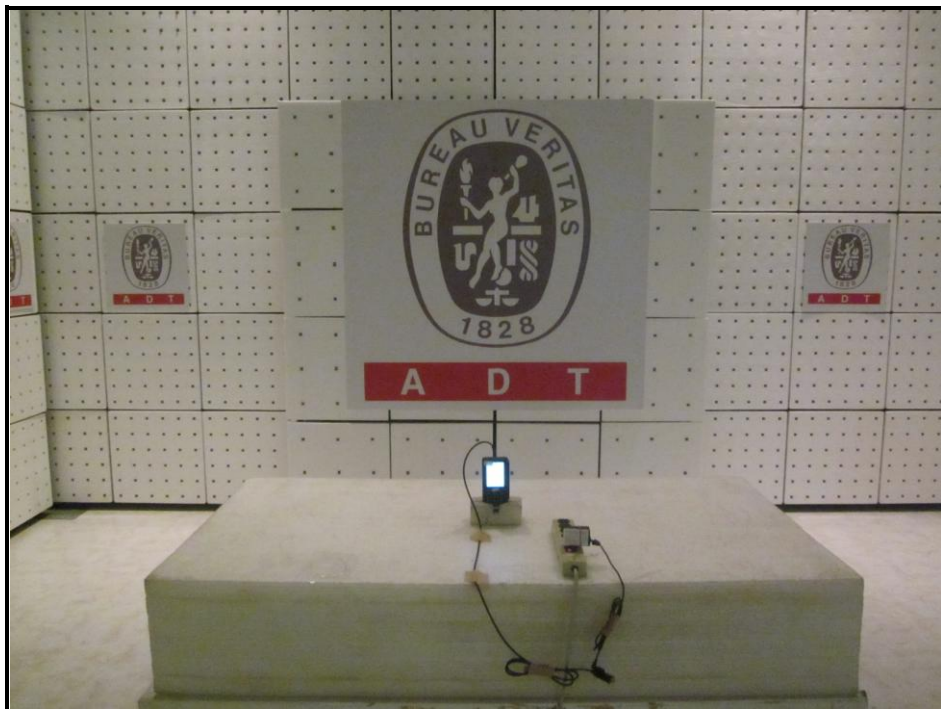

PHOTOGRAPHS OF THE TEST CONFIGURATION

CONDUCTED EMISSION TEST

RADIATED EMISSION TEST
(For WLAN 2.4GHz, Bluetooth EDR, Bluetooth LE)

<Frequency Range 30MHz ~ 1GHz>

<Frequency Range above 1GHz >

A D T

RADIATED EMISSION TEST

(For WLAN 5GHz)

<Frequency Range 30MHz ~ 1GHz>

<Frequency Range above 1GHz >

RADIATED EMISSION TEST (For NFC)