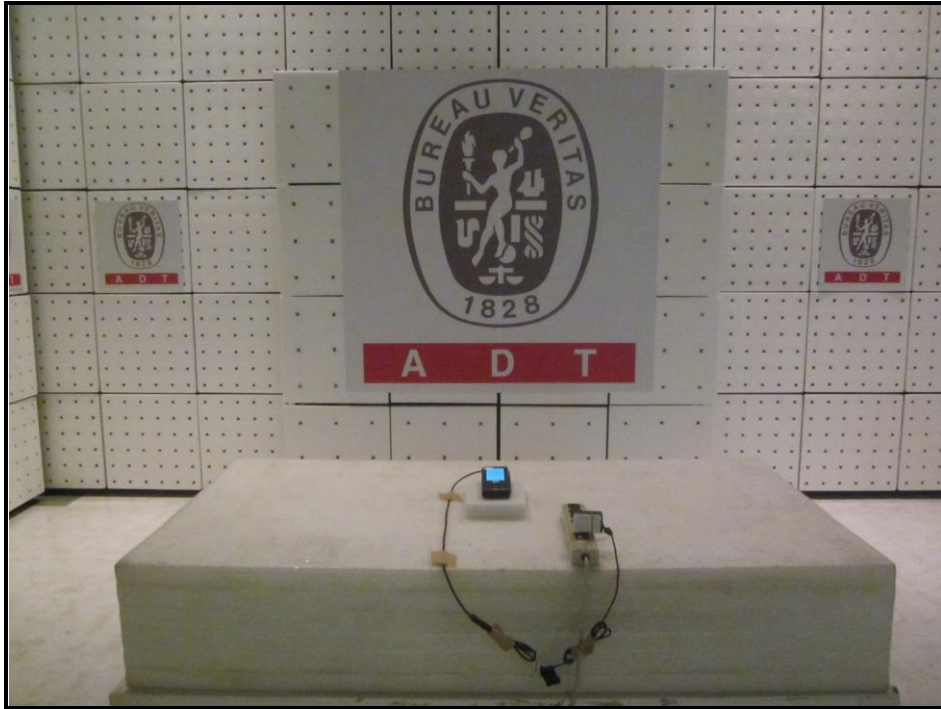

PHOTOGRAPHS OF THE TEST CONFIGURATION

CONDUCTED EMISSION TEST

RADIATED EMISSION TEST
(For WLAN 2.4GHz, Bluetooth EDR, Bluetooth LE)

<Frequency Range 30MHz ~ 1GHz>

<Frequency Range above 1GHz >

A D T

RADIATED EMISSION TEST

(For WLAN 5GHz)

<Frequency Range 30MHz ~ 1GHz>

<Frequency Range above 1GHz >

RADIATED EMISSION TEST (For NFC)