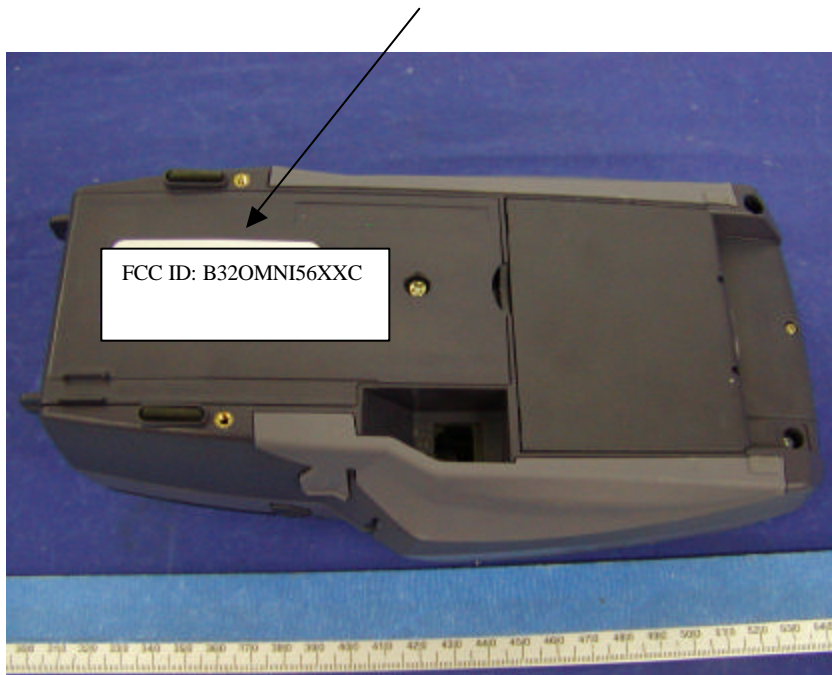

EXHIBIT A - FCC ID LABELING AND WARNING STATEMENT

Proposed FCC ID Label

FCC ID: B32OMNI56XXC

Specifications: Text is black or white in color and is left justified. Labels are silk-screened and shall be “permanently affixed” at a conspicuous location on the EUT.

Proposed Label Location on EUT

Rear View of the EUT/Proposed ID Label Location

FCC Warning Statement

A FCC Warning Statement is provided in the product manual.