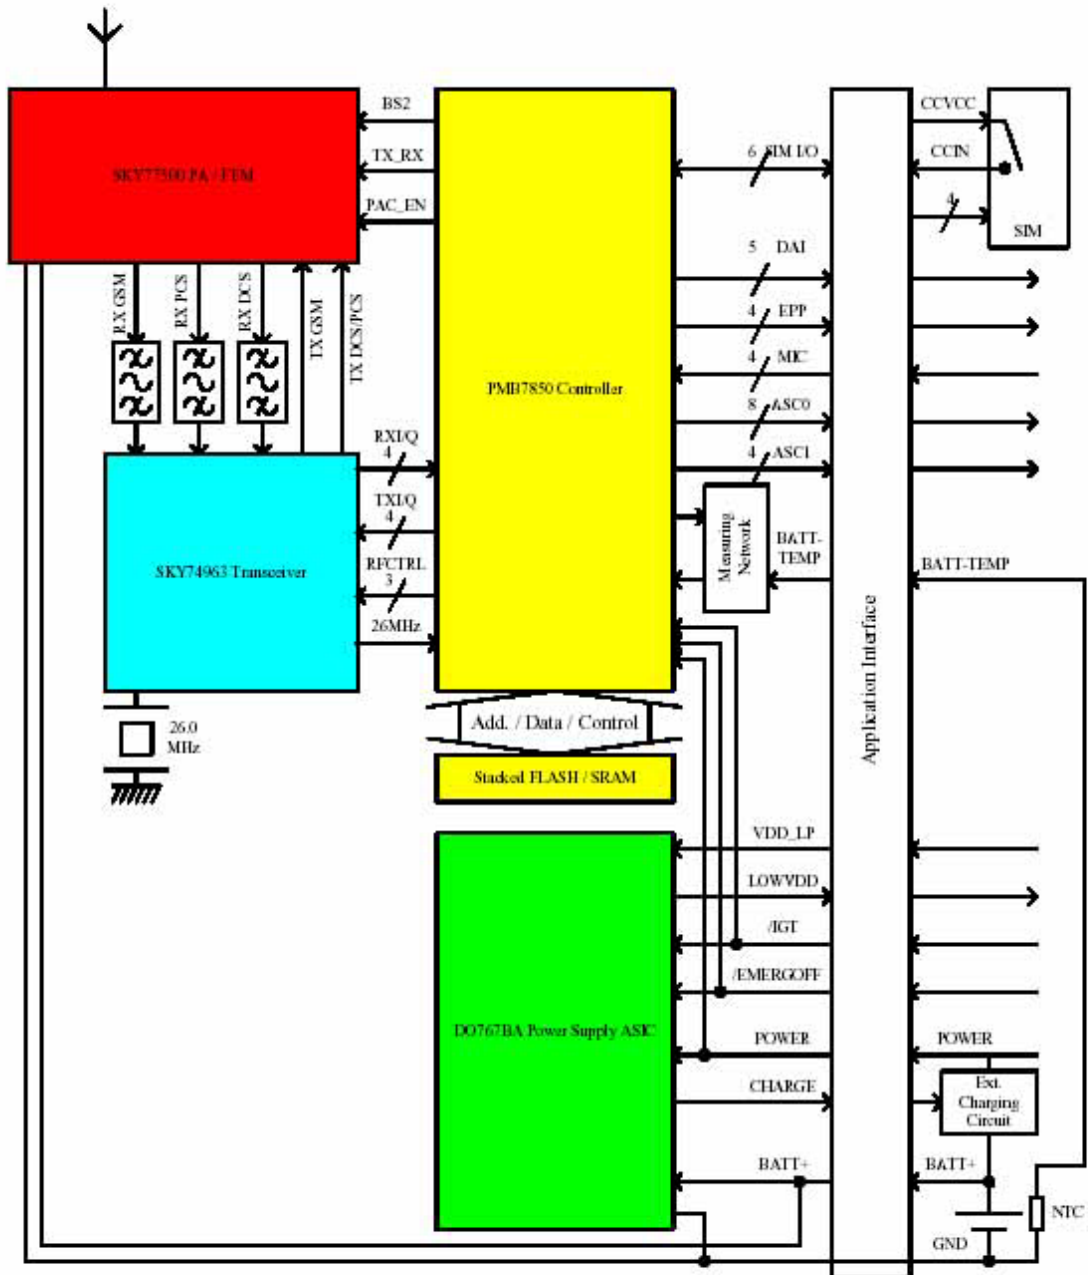

# OMNI 37XX BLOCK DIAGRAM

:Place on top board of physical security area.

Figure 1: MC56 block diagram