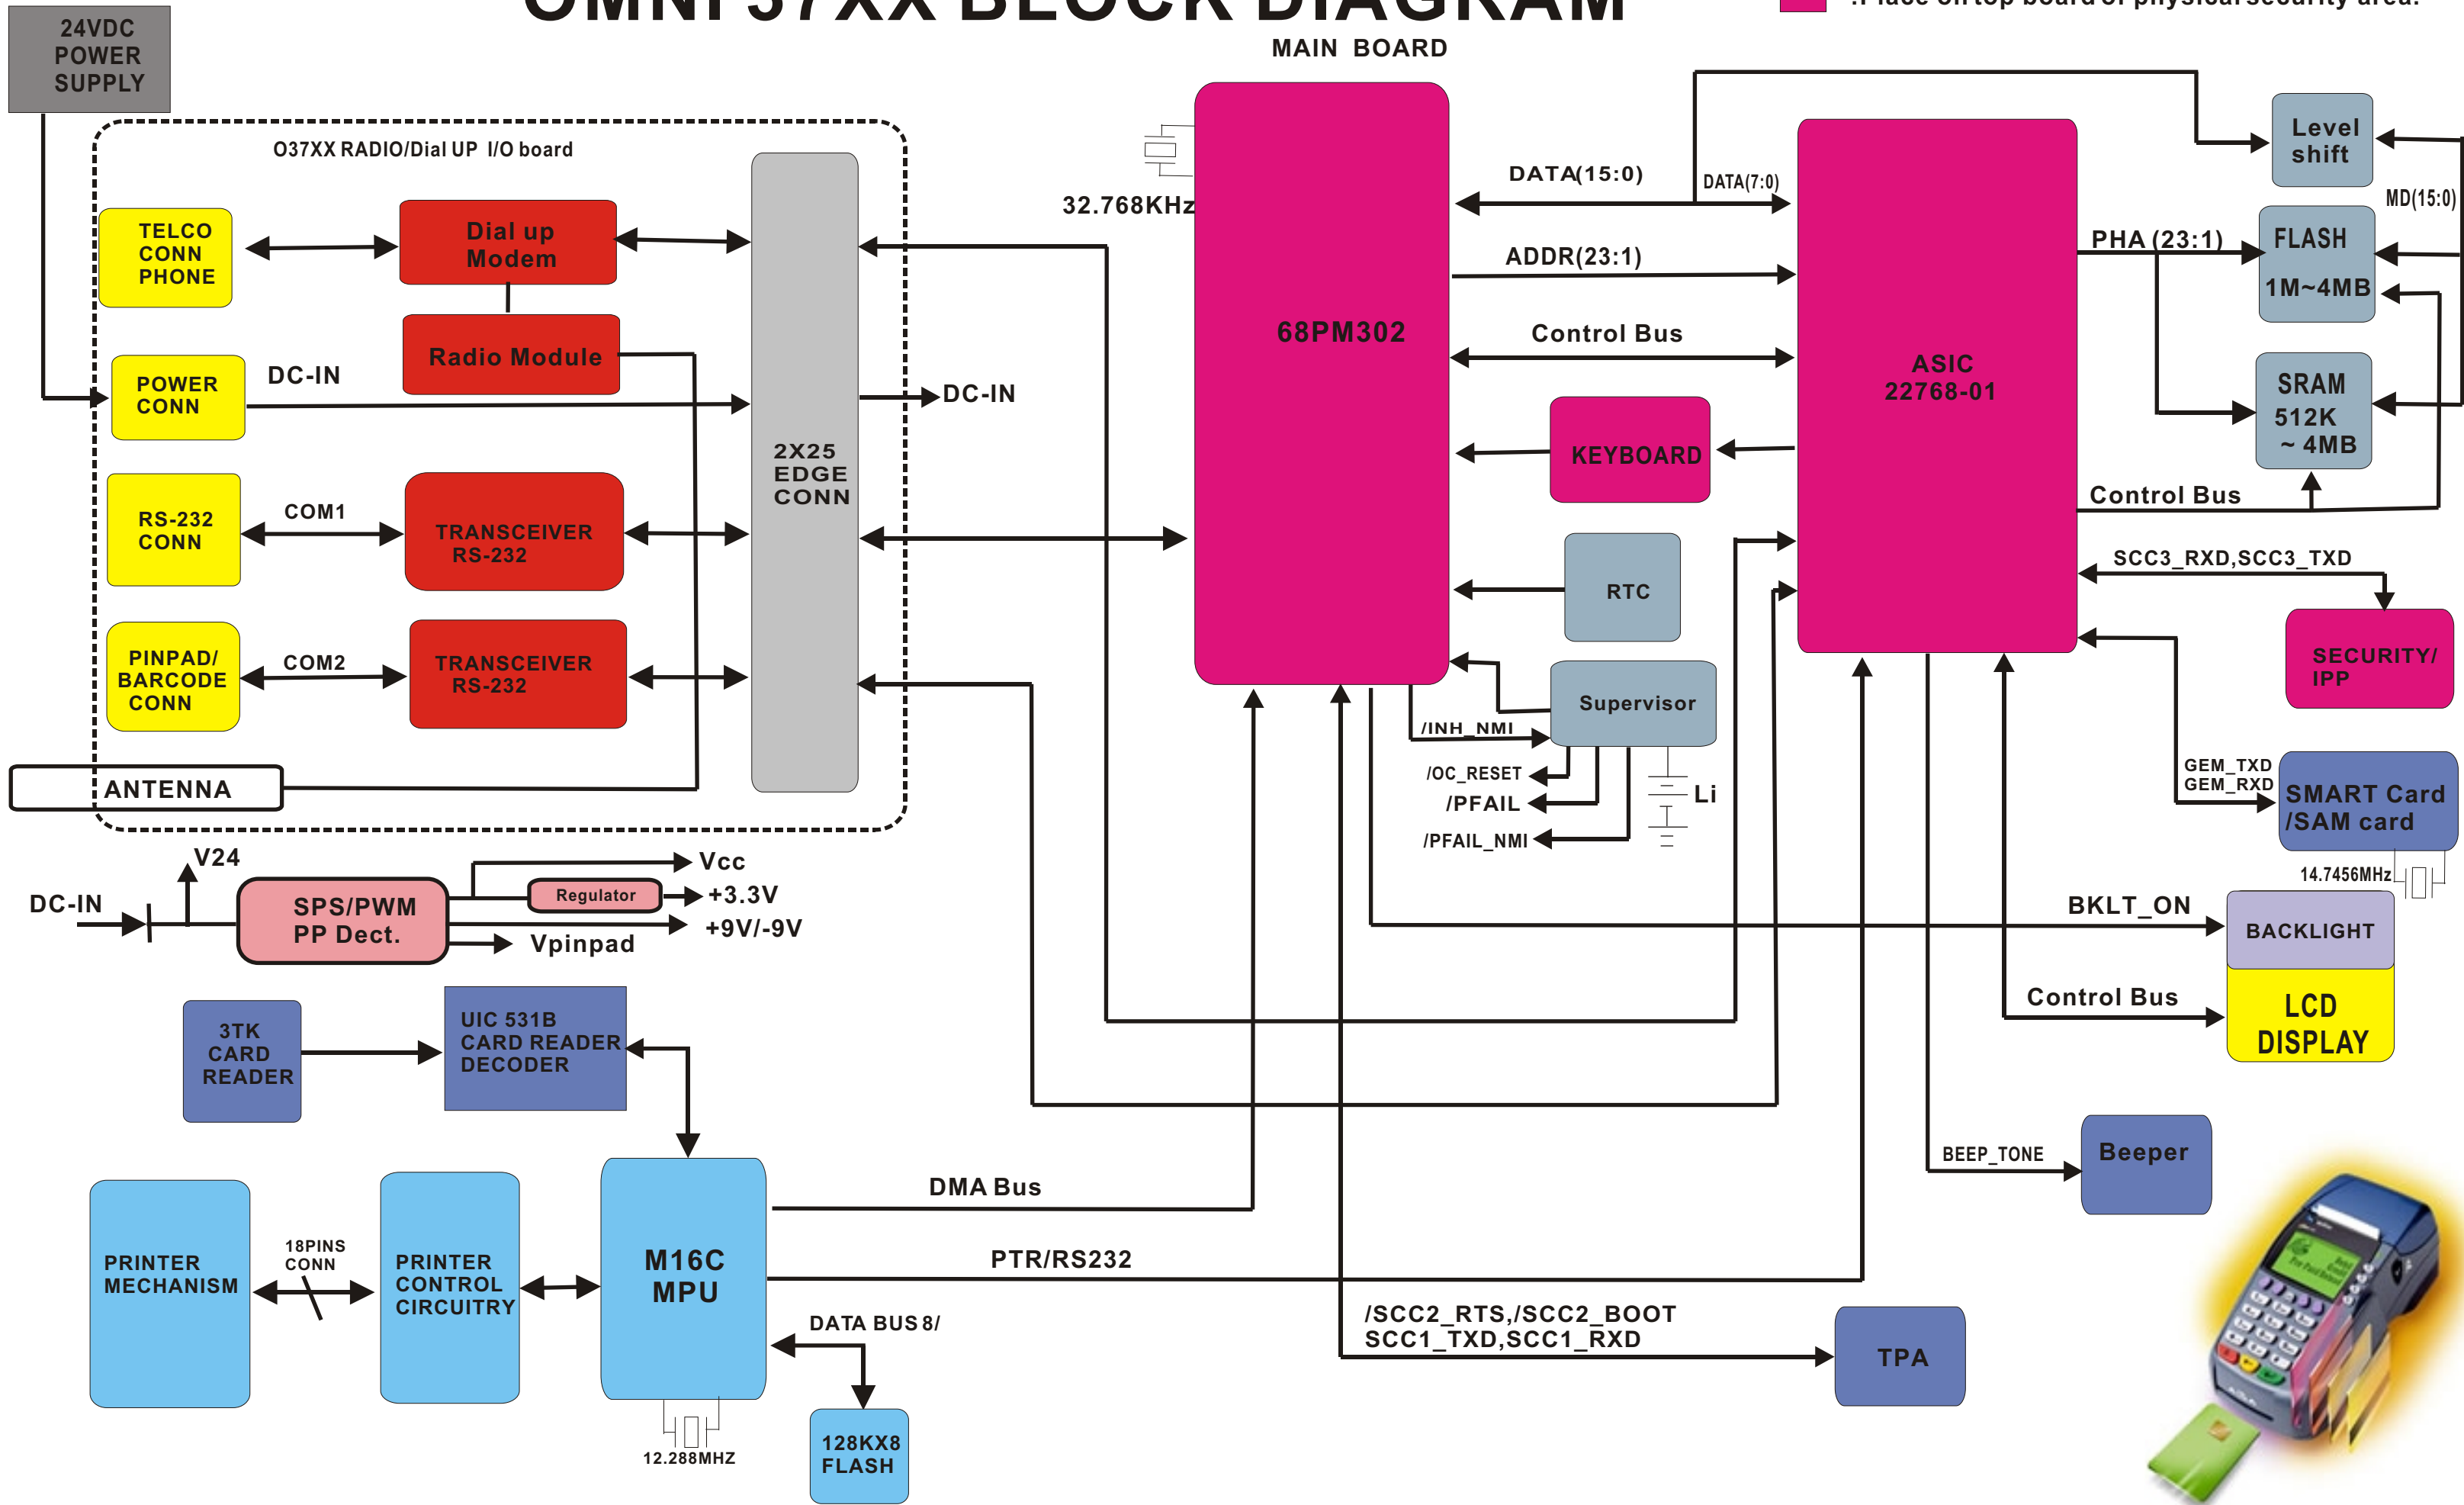

# OMNI 37XX BLOCK DIAGRAM

:Place on top board of physical security area.

Figure 1: MC56 block diagram