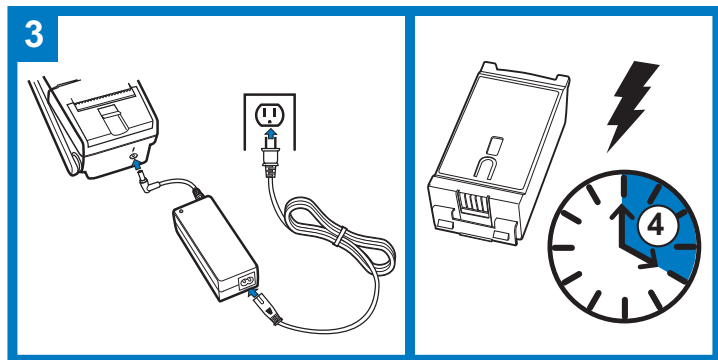

VeriFone Part Number: 22377 Revision A
©2001 VeriFone, Inc.

Omni 3600

Quick Installation Guide

VeriFone
Omni 3600
 Wireless Portable

VeriFone **Omni 3600**
 Installation Guide
 VeriFone Part Number 22060 Revision A