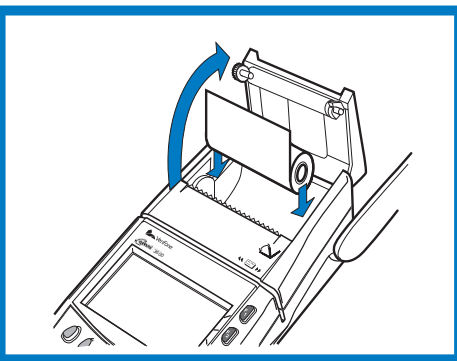

VeriFone Part Number: 22377 Revision A
©2001 VeriFone, Inc.

Omni 3600

Quick Installation Guide

VeriFone
Omni 3600
 Wireless Portable

VeriFone **Omni 3600**
 Installation Guide
 VeriFone Part Number 22060 Revision A