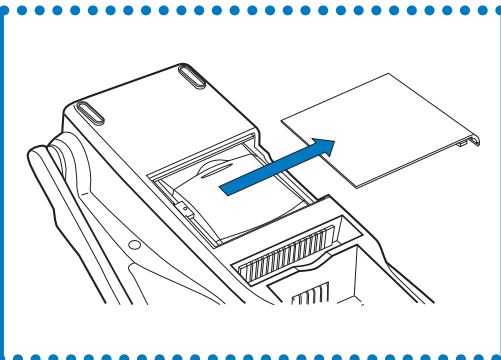

VeriFone Part Number: 22377 Revision A
©2001 VeriFone, Inc.

Omni 3600

Quick Installation Guide

VeriFone
Omni 3600
 Wireless Portable

VeriFone **Omni 3600**
 Installation Guide
 VeriFone Part Number 22060 Revision A