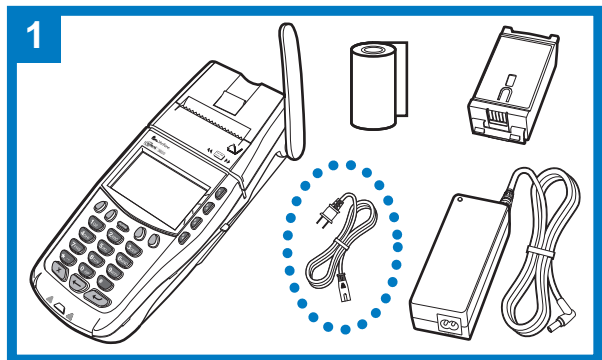

VeriFone Part Number: 22377 Revision A
©2001 VeriFone, Inc.

Omni 3600

Quick Installation Guide

VeriFone
Omni 3600
 Wireless Portable

VeriFone **Omni 3600**
 Installation Guide
 VeriFone Part Number 22060 Revision A