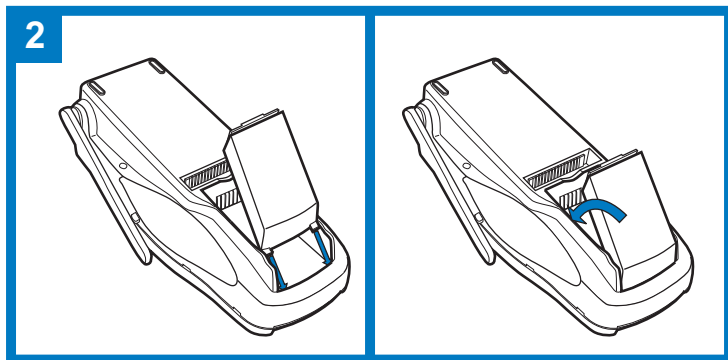

VeriFone Part Number: 22377 Revision A
©2001 VeriFone, Inc.

Omni 3600

Quick Installation Guide

VeriFone
Omni 3600
 Wireless Portable

VeriFone **Omni 3600**
 Installation Guide
 VeriFone Part Number 22060 Revision A