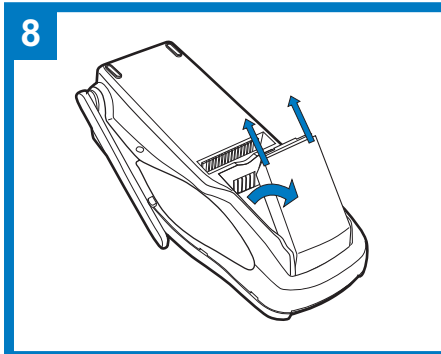

VeriFone Part Number: 22377 Revision A
©2001 VeriFone, Inc.

Omni 3600

Quick Installation Guide

VeriFone
Omni 3600
 Wireless Portable

VeriFone **Omni 3600**
 Installation Guide
 VeriFone Part Number 22060 Revision A