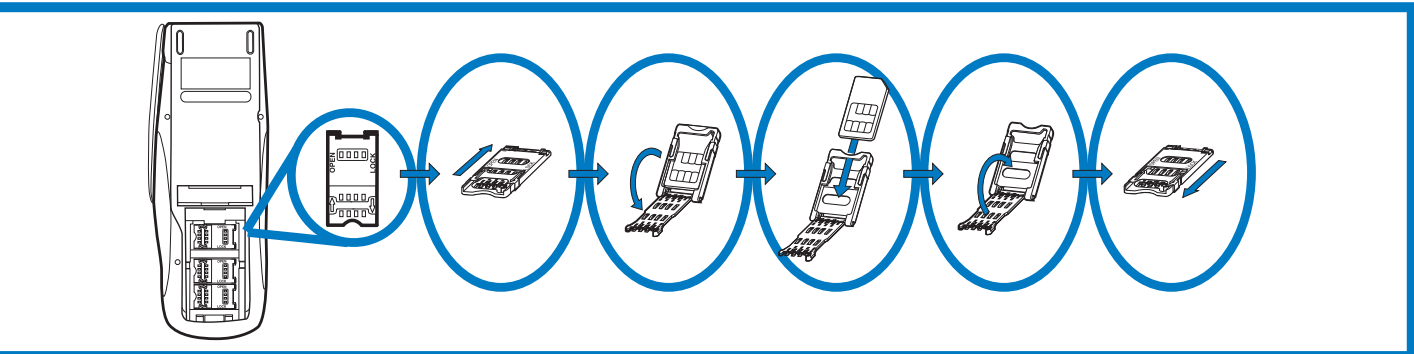

VeriFone Part Number: 22377 Revision A
©2001 VeriFone, Inc.

Omni 3600

Quick Installation Guide

VeriFone
Omni 3600
 Wireless Portable

VeriFone **Omni 3600**
 Installation Guide
 VeriFone Part Number 22060 Revision A