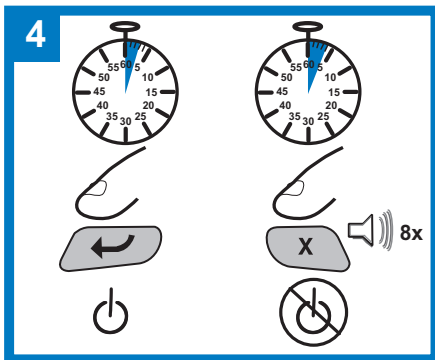

VeriFone Part Number: 22377 Revision A
©2001 VeriFone, Inc.

Omni 3600

Quick Installation Guide

VeriFone
Omni 3600
 Wireless Portable

VeriFone **Omni 3600**
 Installation Guide
 VeriFone Part Number 22060 Revision A