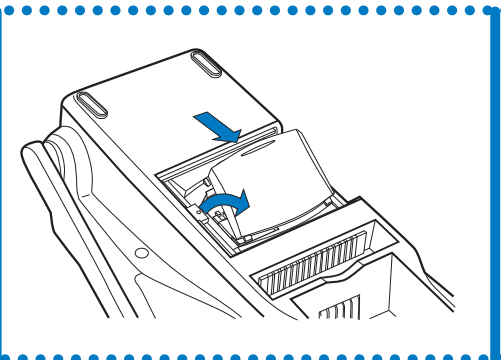

VeriFone Part Number: 22377 Revision A
©2001 VeriFone, Inc.

Omni 3600

Quick Installation Guide

VeriFone
Omni 3600
 Wireless Portable

VeriFone **Omni 3600**
 Installation Guide
 VeriFone Part Number 22060 Revision A