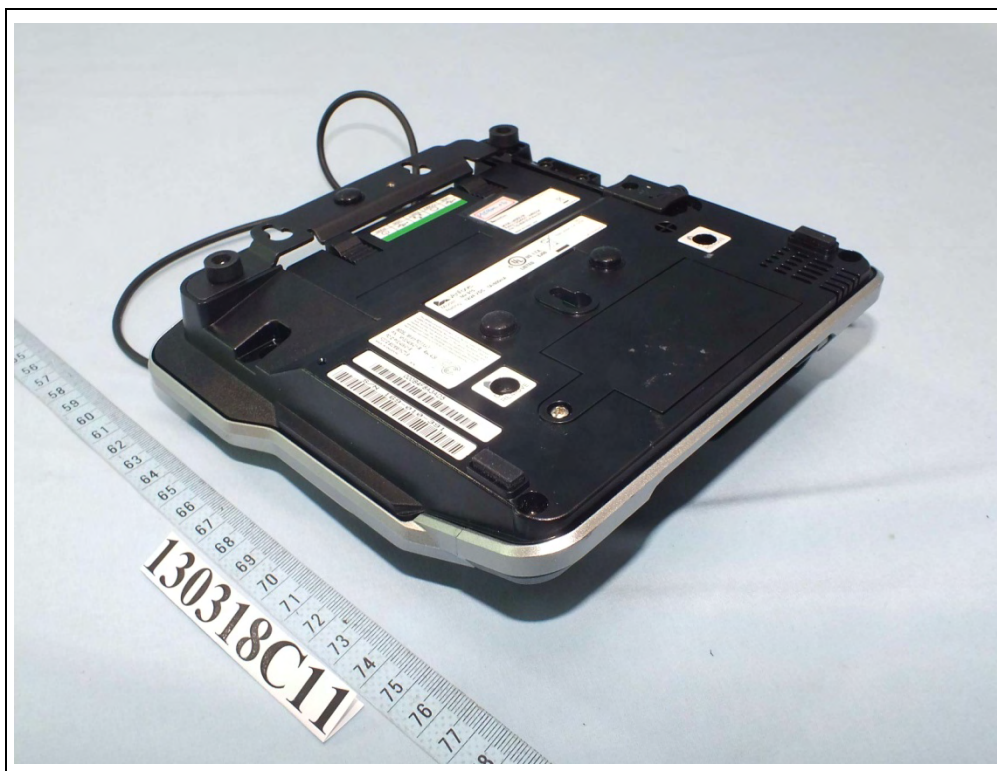

CONSTRUCTION PHOTOS OF EUT

Location of newly added I/O module : MX900-06

Added I/O module : MX900-06

Added I/O module : MX900-06