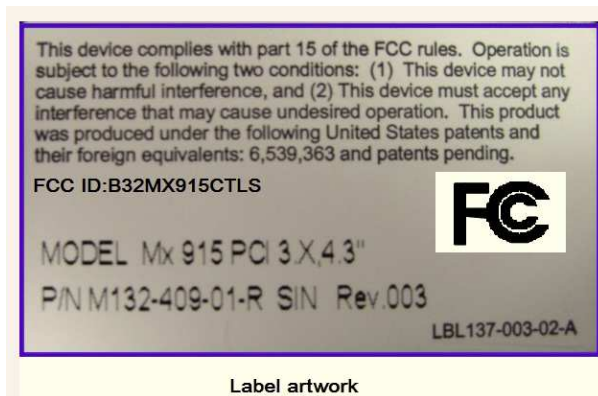

## Label & label Location

FCC ID:B32MX915CTLS

## Label location