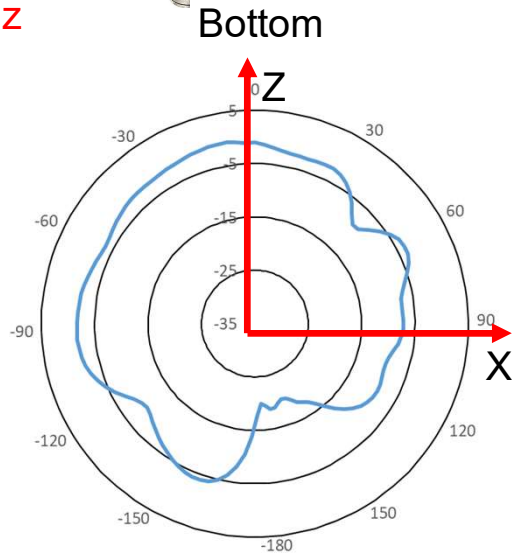

WIFI antenna : 2400MHz

WIFI antenna
average Gain: -3.9dB

WIFI antenna
peak Gain: 3.4dBi

Diverse Radiation Pattern of WIFI Antenna

WIFI antenna : 2440MHz

WIFI antenna
average Gain: -3.2dB

WIFI antenna
peak Gain: 4.5dBi

Diverse Radiation Pattern of WIFI Antenna

WIFI antenna : 2500MHz

WIFI antenna
average Gain: -2.9dB

WIFI antenna
peak Gain: 4.6dBi

Diverse Radiation Pattern of WIFI Antenna

Bottom

Bottom

Right