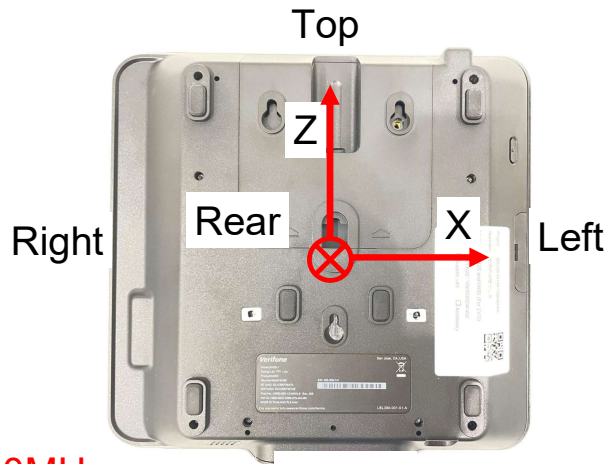

Diverse Radiation Pattern of WIFI Antenna