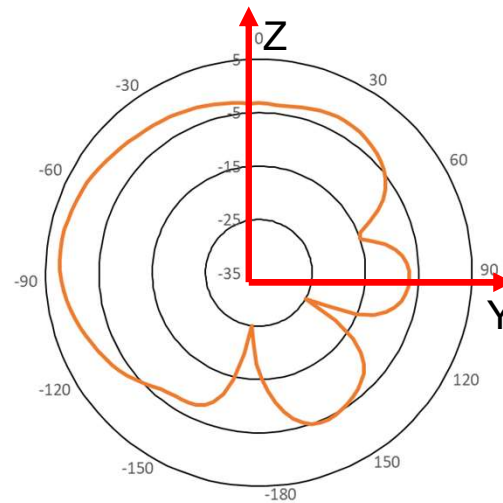

Diverse | Radiation Pattern of WIFI Antenna

By Diverse 2023-03-14

Diverse Radiation Pattern of WIFI Antenna

M450

Diverse Radiation Pattern of WIFI Antenna

Bottom

Bottom

Right

WIFI antenna : 2400MHz

WIFI antenna
average Gain: -3.9dB

WIFI antenna
peak Gain: 3.4dBi

Diverse Radiation Pattern of WIFI Antenna

WIFI antenna : 2440MHz

WIFI antenna
average Gain: -3.2dB

WIFI antenna
peak Gain: 4.5dBi