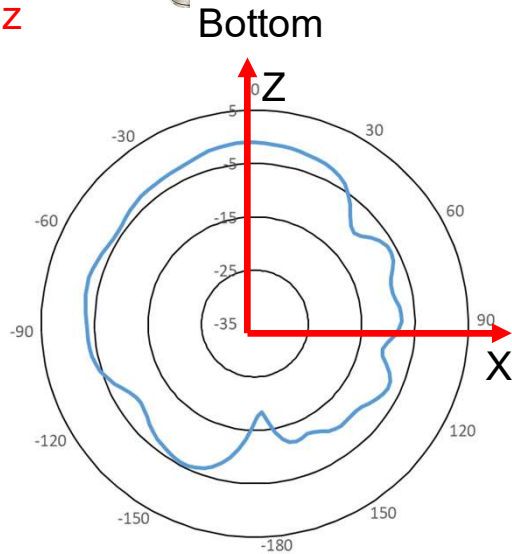

WIFI antenna : 2400MHz

WIFI antenna
average Gain: -3.9dB

WIFI antenna
peak Gain: 3.4dBi

Diverse Radiation Pattern of WIFI Antenna

WIFI antenna : 2440MHz

WIFI antenna
average Gain: -3.2dB

WIFI antenna
peak Gain: 4.5dBi

Diverse Radiation Pattern of WIFI Antenna

WIFI antenna : 2500MHz

WIFI antenna
average Gain: -2.9dB

WIFI antenna
peak Gain: 4.6dBi

Diverse Radiation Pattern of WIFI Antenna

Bottom

Bottom

Right