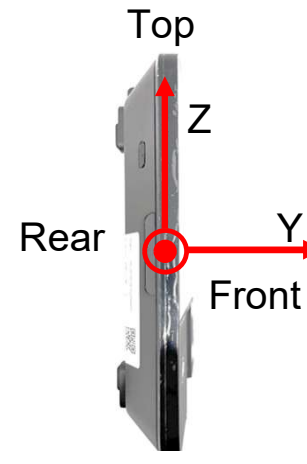

Diverse Radiation Pattern of WIFI Antenna

WIFI antenna : 5600MHz

WIFI antenna
average Gain: -2.3dB

WIFI antenna
peak Gain: 3.9dBi

Diverse Radiation Pattern of WIFI Antenna

WIFI antenna : 5850MHz

WIFI antenna
average Gain: -3.9dB