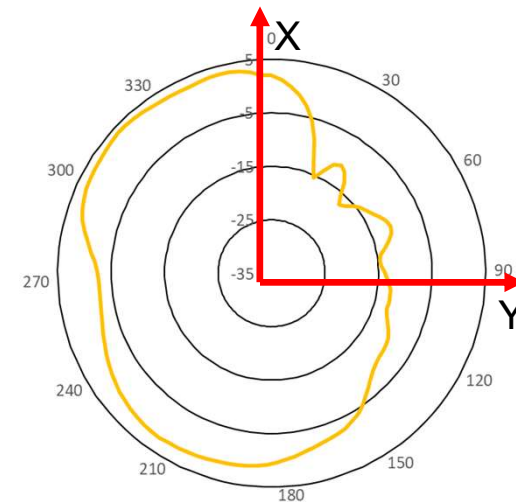

WIFI antenna : 2400MHz

WIFI antenna
average Gain: -3.9dB

WIFI antenna
peak Gain: 3.4dBi

Diverse Radiation Pattern of WIFI Antenna

WIFI antenna : 2440MHz

WIFI antenna
average Gain: -3.2dB

WIFI antenna
peak Gain: 4.5dBi

Diverse Radiation Pattern of WIFI Antenna

WIFI antenna : 2500MHz

WIFI antenna
average Gain: -2.9dB

WIFI antenna
peak Gain: 4.6dBi

Diverse Radiation Pattern of WIFI Antenna

Bottom

Bottom

Right

WIFI antenna : 5150MHz

WIFI antenna average Gain: -2.6dB

WIFI antenna peak Gain: 4.2dBi

Diverse Radiation Pattern of WIFI Antenna

WIFI antenna : 5350MHz

WIFI antenna
average Gain: -2.8dB

WIFI antenna
peak Gain: 4.0dBi