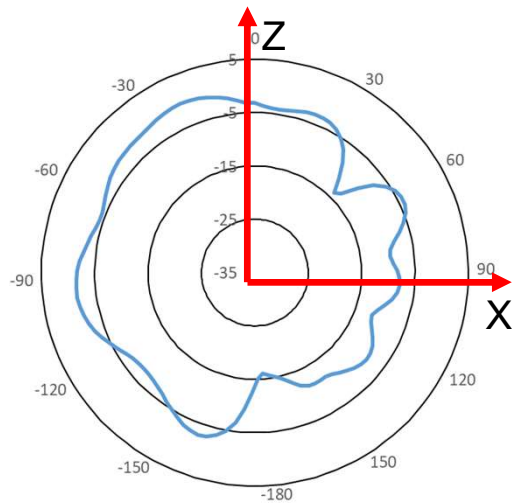

Diverse | Radiation Pattern of WIFI Antenna

By Diverse 2023-03-14

Diverse Radiation Pattern of WIFI Antenna

M450

Diverse Radiation Pattern of WIFI Antenna

Bottom

Bottom

Right

WIFI antenna : 2400MHz

WIFI antenna
average Gain: -3.9dB

WIFI antenna
peak Gain: 3.4dBi

Diverse Radiation Pattern of WIFI Antenna

WIFI antenna : 2440MHz

WIFI antenna
average Gain: -3.2dB

WIFI antenna
peak Gain: 4.5dBi

Diverse Radiation Pattern of WIFI Antenna

WIFI antenna : 2500MHz

WIFI antenna
average Gain: -2.9dB

WIFI antenna
peak Gain: 4.6dBi

Diverse Radiation Pattern of WIFI Antenna

Bottom

Bottom

Right