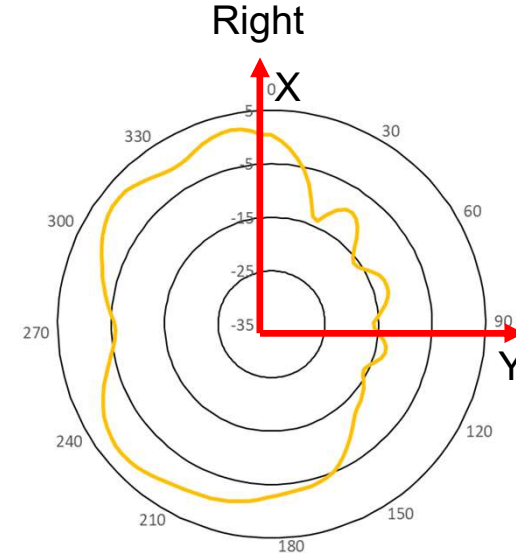

WIFI antenna : 2400MHz

WIFI antenna
average Gain: -3.9dB

WIFI antenna
peak Gain: 3.4dBi

Diverse Radiation Pattern of WIFI Antenna

WIFI antenna : 2440MHz

WIFI antenna
average Gain: -3.2dB

WIFI antenna
peak Gain: 4.5dBi

Diverse Radiation Pattern of WIFI Antenna

WIFI antenna : 2500MHz

WIFI antenna
average Gain: -2.9dB

WIFI antenna
peak Gain: 4.6dBi

Diverse Radiation Pattern of WIFI Antenna

Bottom

Bottom

Right

WIFI antenna : 5150MHz

WIFI antenna average Gain: -2.6dB

WIFI antenna peak Gain: 4.2dBi

Diverse Radiation Pattern of WIFI Antenna

WIFI antenna : 5350MHz

WIFI antenna
average Gain: -2.8dB

WIFI antenna
peak Gain: 4.0dBi

Diverse Radiation Pattern of WIFI Antenna

WIFI antenna : 5600MHz

WIFI antenna
average Gain: -2.3dB

WIFI antenna
peak Gain: 3.9dBi

Diverse Radiation Pattern of WIFI Antenna

WIFI antenna : 5850MHz

WIFI antenna
average Gain: -3.9dB