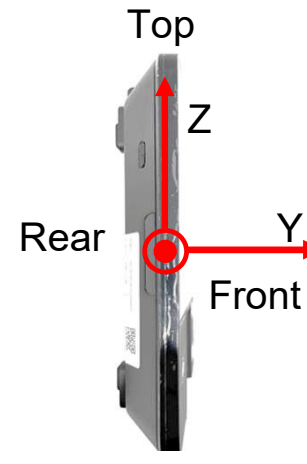

Diverse Radiation Pattern of WIFI Antenna