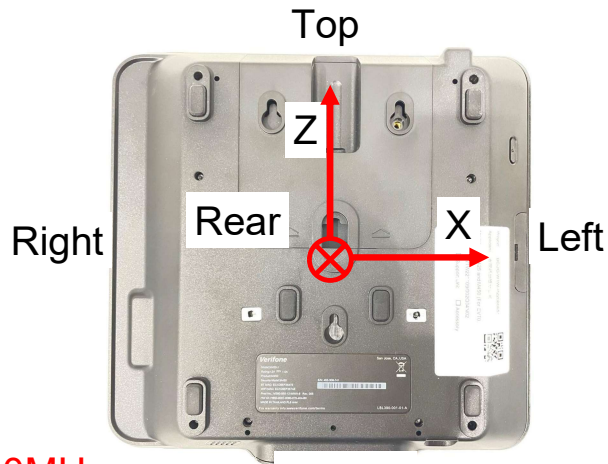

Diverse Radiation Pattern of WIFI Antenna

WIFI antenna : 2500MHz

WIFI antenna
average Gain: -2.9dB

WIFI antenna
peak Gain: 4.6dBi

Diverse Radiation Pattern of WIFI Antenna

Bottom

Bottom

Right