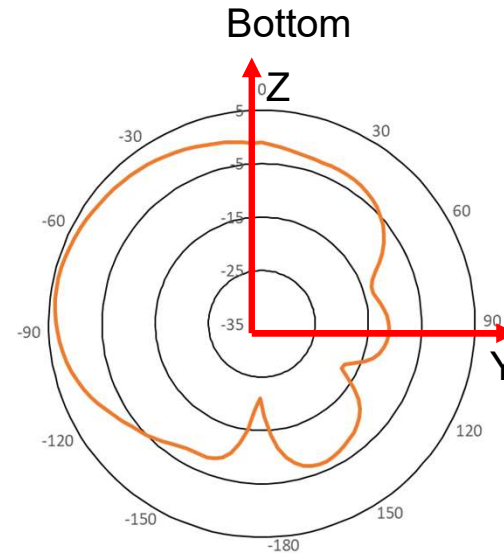

WIFI antenna : 2400MHz

WIFI antenna
average Gain: -3.9dB

WIFI antenna
peak Gain: 3.4dBi

Diverse Radiation Pattern of WIFI Antenna

WIFI antenna : 2440MHz

WIFI antenna
average Gain: -3.2dB

WIFI antenna
peak Gain: 4.5dBi

Diverse Radiation Pattern of WIFI Antenna

WIFI antenna : 2500MHz

WIFI antenna
average Gain: -2.9dB

WIFI antenna
peak Gain: 4.6dBi

Diverse Radiation Pattern of WIFI Antenna

Bottom

Bottom

Right