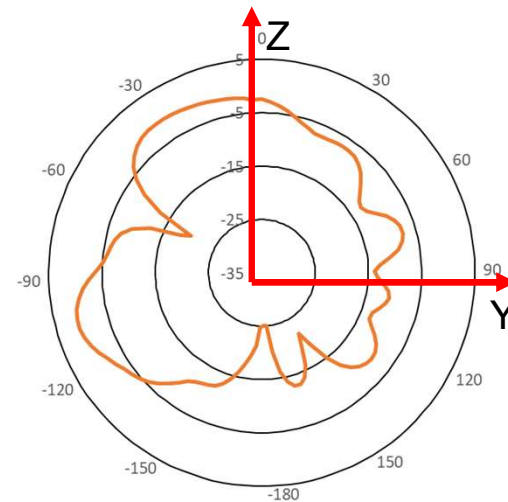

WIFI antenna : 2400MHz

WIFI antenna
average Gain: -3.9dB

WIFI antenna
peak Gain: 3.4dBi

Diverse Radiation Pattern of WIFI Antenna

WIFI antenna : 2440MHz

WIFI antenna
average Gain: -3.2dB

WIFI antenna
peak Gain: 4.5dBi

Diverse Radiation Pattern of WIFI Antenna

WIFI antenna : 2500MHz

WIFI antenna
average Gain: -2.9dB

WIFI antenna
peak Gain: 4.6dBi

Diverse Radiation Pattern of WIFI Antenna

Bottom

Bottom

Right

WIFI antenna : 5150MHz

WIFI antenna average Gain: -2.6dB

WIFI antenna peak Gain: 4.2dBi

Diverse Radiation Pattern of WIFI Antenna

WIFI antenna : 5350MHz

WIFI antenna
average Gain: -2.8dB

WIFI antenna
peak Gain: 4.0dBi