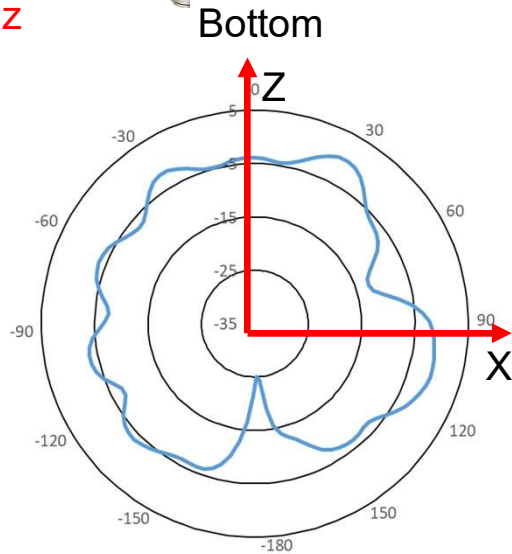

WIFI antenna : 5850MHz

WIFI antenna
average Gain: -3.9dB

WIFI antenna
peak Gain: 3.9dBi