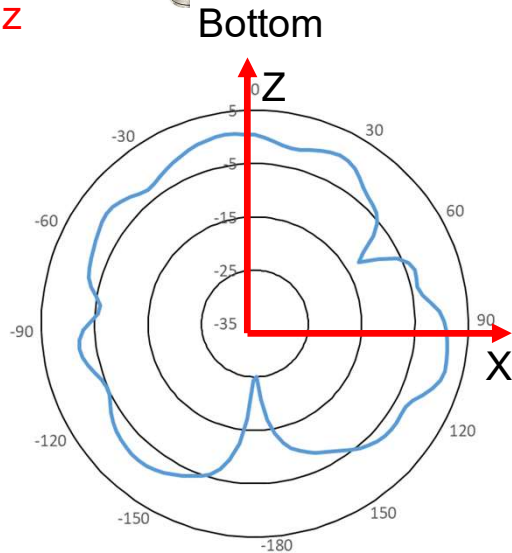

WIFI antenna : 2400MHz

WIFI antenna
average Gain: -3.9dB

WIFI antenna
peak Gain: 3.4dBi

Diverse Radiation Pattern of WIFI Antenna

WIFI antenna : 2440MHz

WIFI antenna
average Gain: -3.2dB

WIFI antenna
peak Gain: 4.5dBi

Diverse Radiation Pattern of WIFI Antenna

WIFI antenna : 2500MHz

WIFI antenna
average Gain: -2.9dB

WIFI antenna
peak Gain: 4.6dBi

Diverse Radiation Pattern of WIFI Antenna

Bottom

Bottom

Right

WIFI antenna : 5150MHz

WIFI antenna average Gain: -2.6dB

WIFI antenna peak Gain: 4.2dBi

Diverse Radiation Pattern of WIFI Antenna

WIFI antenna : 5350MHz

WIFI antenna
average Gain: -2.8dB

WIFI antenna
peak Gain: 4.0dBi

Diverse Radiation Pattern of WIFI Antenna

WIFI antenna : 5600MHz

WIFI antenna
average Gain: -2.3dB

WIFI antenna
peak Gain: 3.9dBi

Diverse Radiation Pattern of WIFI Antenna

WIFI antenna : 5850MHz

WIFI antenna
average Gain: -3.9dB