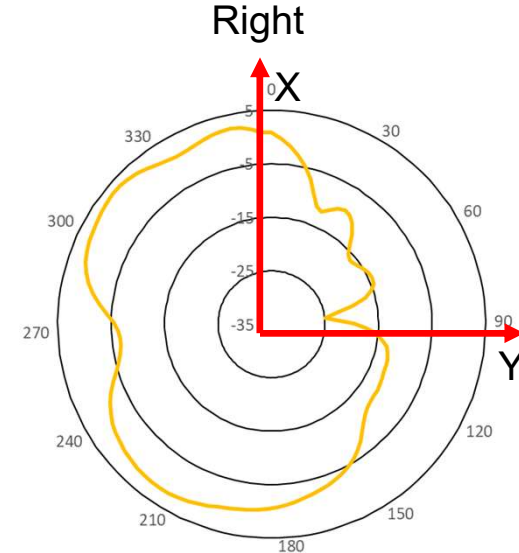

WIFI antenna : 2400MHz

WIFI antenna
average Gain: -3.9dB

WIFI antenna
peak Gain: 3.4dBi

Diverse Radiation Pattern of WIFI Antenna

WIFI antenna : 2440MHz

WIFI antenna
average Gain: -3.2dB

WIFI antenna
peak Gain: 4.5dBi

Diverse Radiation Pattern of WIFI Antenna

WIFI antenna : 2500MHz

WIFI antenna
average Gain: -2.9dB

WIFI antenna
peak Gain: 4.6dBi

Diverse Radiation Pattern of WIFI Antenna

Bottom

Bottom

Right

WIFI antenna : 5150MHz

WIFI antenna average Gain: -2.6dB

WIFI antenna peak Gain: 4.2dBi

Diverse Radiation Pattern of WIFI Antenna

WIFI antenna : 5350MHz

WIFI antenna
average Gain: -2.8dB

WIFI antenna
peak Gain: 4.0dBi

Diverse Radiation Pattern of WIFI Antenna

WIFI antenna : 5600MHz

WIFI antenna
average Gain: -2.3dB

WIFI antenna
peak Gain: 3.9dBi

Diverse Radiation Pattern of WIFI Antenna

WIFI antenna : 5850MHz

WIFI antenna
average Gain: -3.9dB