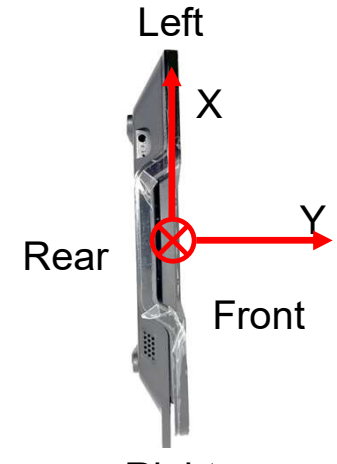

Diverse Radiation Pattern of WIFI Antenna