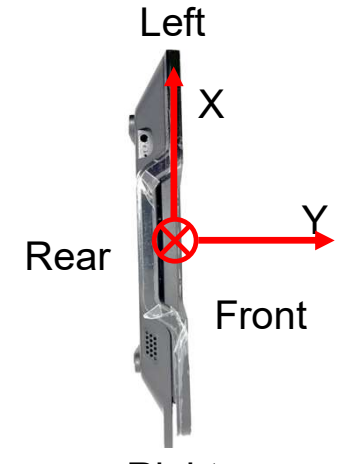

Diverse Radiation Pattern of WIFI Antenna

WIFI antenna : 5600MHz

WIFI antenna
average Gain: -2.3dB

WIFI antenna
peak Gain: 3.9dBi

Diverse Radiation Pattern of WIFI Antenna

WIFI antenna : 5850MHz

WIFI antenna
average Gain: -3.9dB