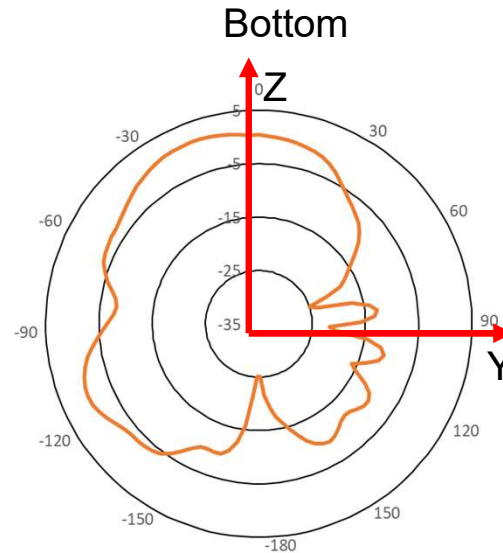

Diverse Radiation Pattern of WIFI Antenna

WIFI antenna : 2500MHz

WIFI antenna
average Gain: -2.9dB

WIFI antenna
peak Gain: 4.6dBi

Diverse Radiation Pattern of WIFI Antenna

Bottom

Bottom

Right

WIFI antenna : 5150MHz

WIFI antenna average Gain: -2.6dB

WIFI antenna peak Gain: 4.2dBi

Diverse Radiation Pattern of WIFI Antenna

WIFI antenna : 5350MHz

WIFI antenna
average Gain: -2.8dB

WIFI antenna
peak Gain: 4.0dBi

Diverse Radiation Pattern of WIFI Antenna

WIFI antenna : 5600MHz

WIFI antenna
average Gain: -2.3dB

WIFI antenna
peak Gain: 3.9dBi

Diverse Radiation Pattern of WIFI Antenna

WIFI antenna : 5850MHz

WIFI antenna
average Gain: -3.9dB