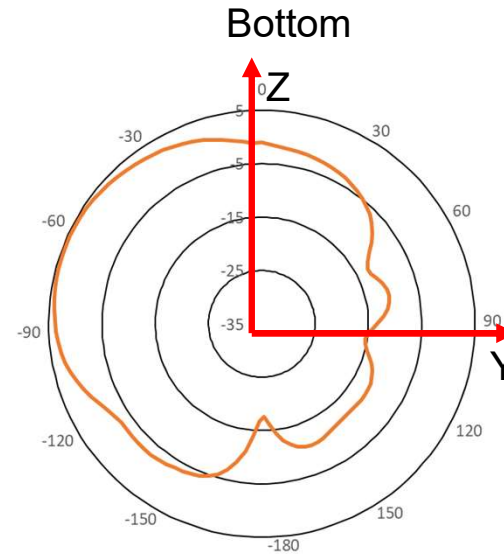

WIFI antenna : 2400MHz

WIFI antenna
average Gain: -3.9dB

WIFI antenna
peak Gain: 3.4dBi

Diverse Radiation Pattern of WIFI Antenna

WIFI antenna : 2440MHz

WIFI antenna
average Gain: -3.2dB

WIFI antenna
peak Gain: 4.5dBi

Diverse Radiation Pattern of WIFI Antenna

WIFI antenna : 2500MHz

WIFI antenna
average Gain: -2.9dB

WIFI antenna
peak Gain: 4.6dBi

Diverse Radiation Pattern of WIFI Antenna

Bottom

Bottom

Right