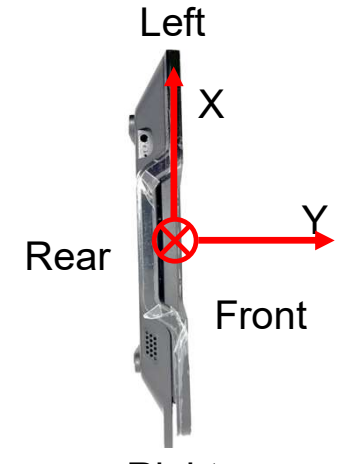

Diverse Radiation Pattern of WIFI Antenna