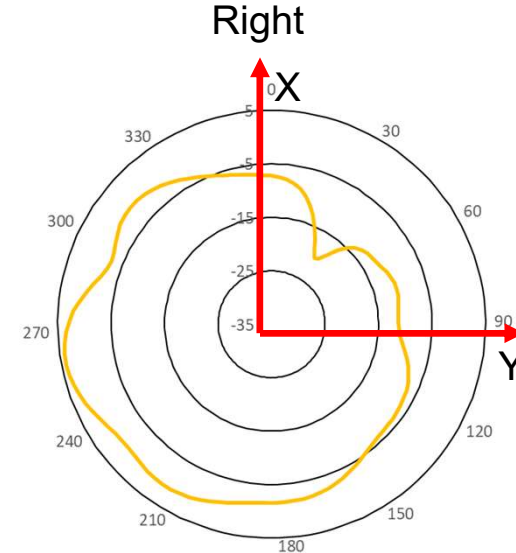

WIFI antenna : 2400MHz

WIFI antenna
average Gain: -3.9dB

WIFI antenna
peak Gain: 3.4dBi

Diverse Radiation Pattern of WIFI Antenna

WIFI antenna : 2440MHz

WIFI antenna
average Gain: -3.2dB

WIFI antenna
peak Gain: 4.5dBi

Diverse Radiation Pattern of WIFI Antenna

WIFI antenna : 2500MHz

WIFI antenna
average Gain: -2.9dB

WIFI antenna
peak Gain: 4.6dBi

Diverse Radiation Pattern of WIFI Antenna

Bottom

Bottom

Right