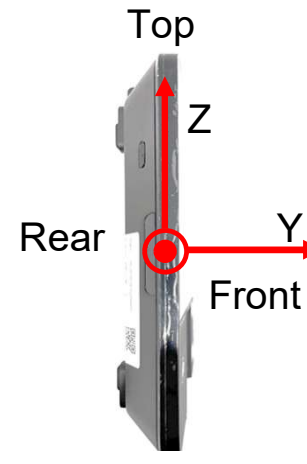

Diverse Radiation Pattern of WIFI Antenna

WIFI antenna : 2500MHz

WIFI antenna
average Gain: -2.9dB

WIFI antenna
peak Gain: 4.6dBi

Diverse Radiation Pattern of WIFI Antenna

Bottom

Bottom

Right