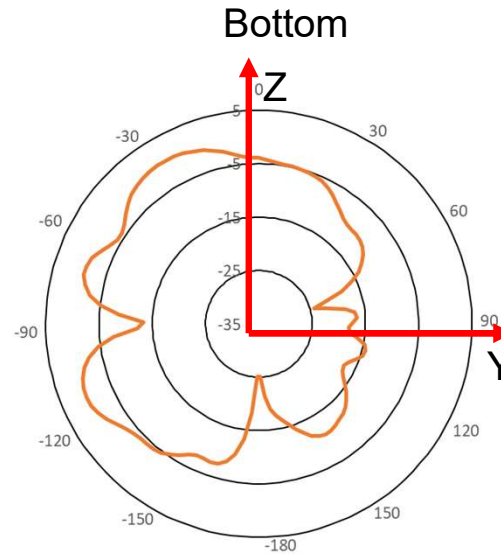

WIFI antenna : 5850MHz

WIFI antenna
average Gain: -3.9dB

WIFI antenna
peak Gain: 3.9dBi