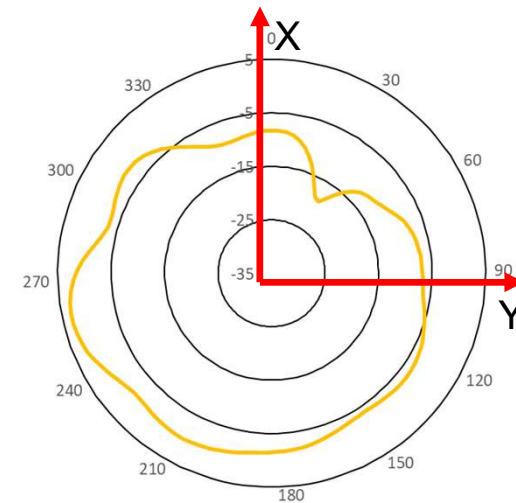

Diverse | Radiation Pattern of WIFI Antenna

By Diverse 2023-03-14

Diverse Radiation Pattern of WIFI Antenna

M450

Diverse Radiation Pattern of WIFI Antenna

Bottom

Bottom

Right

WIFI antenna : 2400MHz

WIFI antenna
average Gain: -3.9dB

WIFI antenna
peak Gain: 3.4dBi

Diverse Radiation Pattern of WIFI Antenna

WIFI antenna : 2440MHz

WIFI antenna
average Gain: -3.2dB

WIFI antenna
peak Gain: 4.5dBi

Diverse Radiation Pattern of WIFI Antenna

WIFI antenna : 2500MHz

WIFI antenna
average Gain: -2.9dB

WIFI antenna
peak Gain: 4.6dBi

Diverse Radiation Pattern of WIFI Antenna

Bottom

Bottom

Right