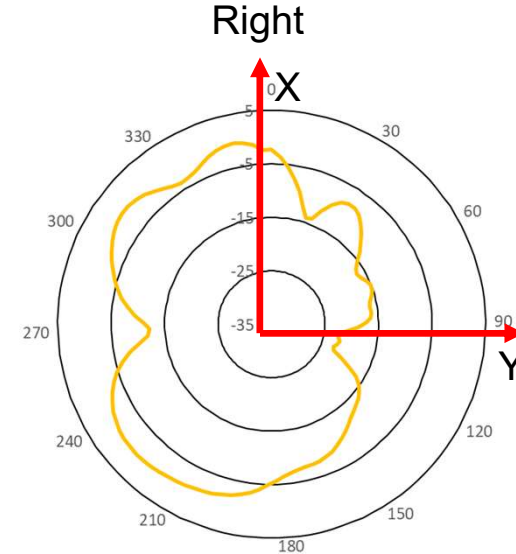

WIFI antenna : 5850MHz

WIFI antenna
average Gain: -3.9dB

WIFI antenna
peak Gain: 3.9dBi