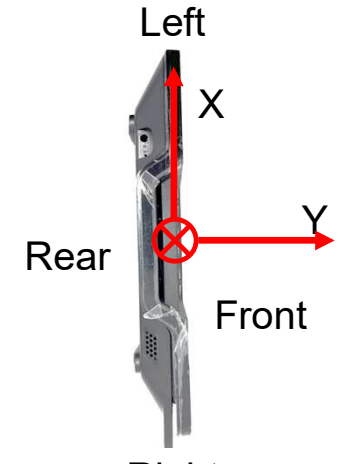

Diverse Radiation Pattern of WIFI Antenna

WIFI antenna : 2500MHz

WIFI antenna
average Gain: -2.9dB

WIFI antenna
peak Gain: 4.6dBi

Diverse Radiation Pattern of WIFI Antenna

Bottom

Bottom

Right