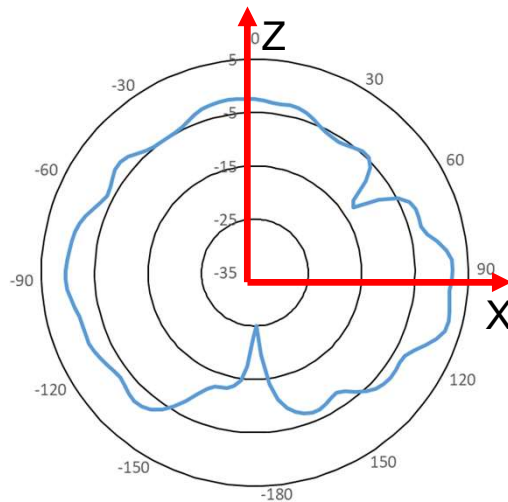

WIFI antenna : 2400MHz

WIFI antenna
average Gain: -3.9dB

WIFI antenna
peak Gain: 3.4dBi

Diverse Radiation Pattern of WIFI Antenna

WIFI antenna : 2440MHz

WIFI antenna
average Gain: -3.2dB

WIFI antenna
peak Gain: 4.5dBi

Diverse Radiation Pattern of WIFI Antenna

WIFI antenna : 2500MHz

WIFI antenna
average Gain: -2.9dB

WIFI antenna
peak Gain: 4.6dBi

Diverse Radiation Pattern of WIFI Antenna

Bottom

Bottom

Right

WIFI antenna : 5150MHz

WIFI antenna average Gain: -2.6dB

WIFI antenna peak Gain: 4.2dBi

Diverse Radiation Pattern of WIFI Antenna

WIFI antenna : 5350MHz

WIFI antenna
average Gain: -2.8dB

WIFI antenna
peak Gain: 4.0dBi