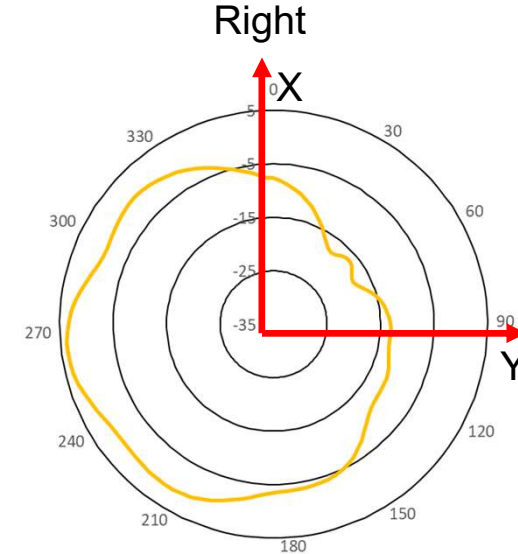

WIFI antenna : 2400MHz

WIFI antenna
average Gain: -3.9dB

WIFI antenna
peak Gain: 3.4dBi

Diverse Radiation Pattern of WIFI Antenna

WIFI antenna : 2440MHz

WIFI antenna
average Gain: -3.2dB

WIFI antenna
peak Gain: 4.5dBi

Diverse Radiation Pattern of WIFI Antenna

WIFI antenna : 2500MHz

WIFI antenna
average Gain: -2.9dB

WIFI antenna
peak Gain: 4.6dBi

Diverse Radiation Pattern of WIFI Antenna

Bottom

Bottom

Right