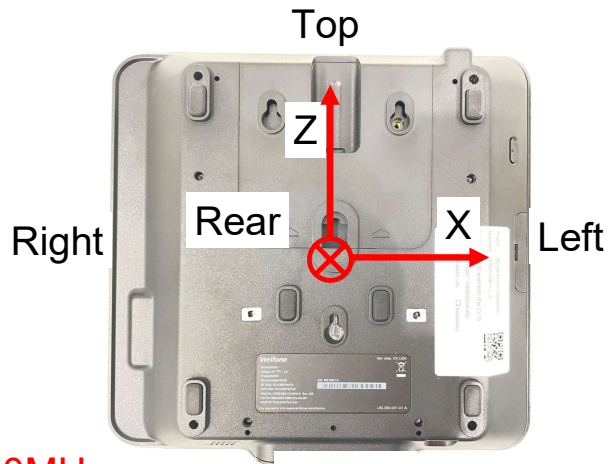

Diverse Radiation Pattern of WIFI Antenna

WIFI antenna : 5600MHz

WIFI antenna
average Gain: -2.3dB

WIFI antenna
peak Gain: 3.9dBi

Diverse Radiation Pattern of WIFI Antenna

WIFI antenna : 5850MHz

WIFI antenna
average Gain: -3.9dB