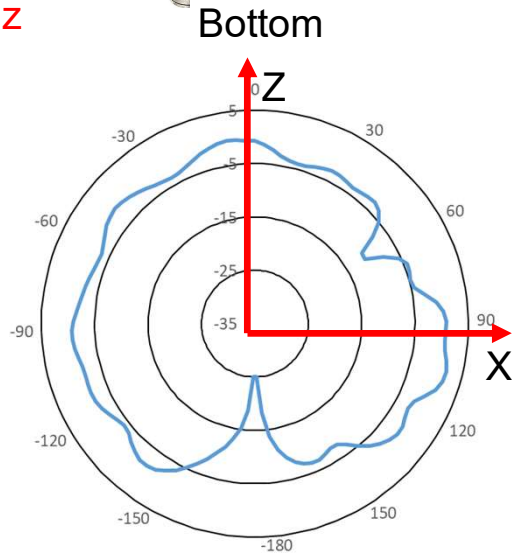

WIFI antenna : 2400MHz

WIFI antenna
average Gain: -3.9dB

WIFI antenna
peak Gain: 3.4dBi

Diverse Radiation Pattern of WIFI Antenna

WIFI antenna : 2440MHz

WIFI antenna
average Gain: -3.2dB

WIFI antenna
peak Gain: 4.5dBi

Diverse Radiation Pattern of WIFI Antenna

WIFI antenna : 2500MHz

WIFI antenna
average Gain: -2.9dB

WIFI antenna
peak Gain: 4.6dBi

Diverse Radiation Pattern of WIFI Antenna

Bottom

Bottom

Right

WIFI antenna : 5150MHz

WIFI antenna average Gain: -2.6dB

WIFI antenna peak Gain: 4.2dBi

Diverse Radiation Pattern of WIFI Antenna

WIFI antenna : 5350MHz

WIFI antenna
average Gain: -2.8dB

WIFI antenna
peak Gain: 4.0dBi

Diverse Radiation Pattern of WIFI Antenna

WIFI antenna : 5600MHz

WIFI antenna
average Gain: -2.3dB

WIFI antenna
peak Gain: 3.9dBi

Diverse Radiation Pattern of WIFI Antenna

WIFI antenna : 5850MHz

WIFI antenna
average Gain: -3.9dB