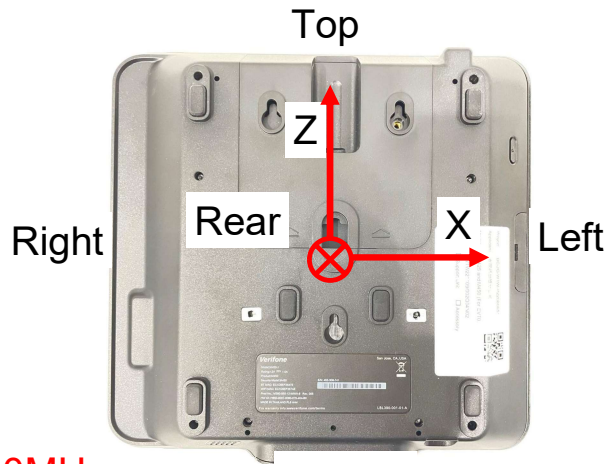

Diverse Radiation Pattern of WIFI Antenna

WIFI antenna : 2500MHz

WIFI antenna
average Gain: -2.9dB

WIFI antenna
peak Gain: 4.6dBi

Diverse Radiation Pattern of WIFI Antenna

Bottom

Bottom

Right