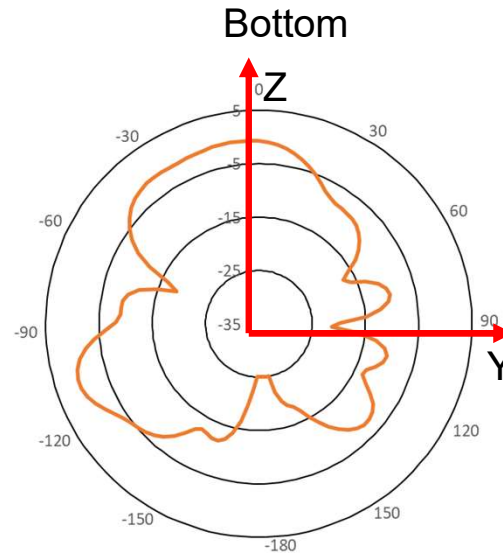

Diverse Radiation Pattern of WIFI Antenna

WIFI antenna : 2500MHz

WIFI antenna
average Gain: -2.9dB

WIFI antenna
peak Gain: 4.6dBi

Diverse Radiation Pattern of WIFI Antenna

Bottom

Bottom

Right

WIFI antenna : 5150MHz

WIFI antenna average Gain: -2.6dB

WIFI antenna peak Gain: 4.2dBi

Diverse Radiation Pattern of WIFI Antenna

WIFI antenna : 5350MHz

WIFI antenna
average Gain: -2.8dB

WIFI antenna
peak Gain: 4.0dBi

Diverse Radiation Pattern of WIFI Antenna

WIFI antenna : 5600MHz

WIFI antenna
average Gain: -2.3dB

WIFI antenna
peak Gain: 3.9dBi

Diverse Radiation Pattern of WIFI Antenna

WIFI antenna : 5850MHz

WIFI antenna
average Gain: -3.9dB