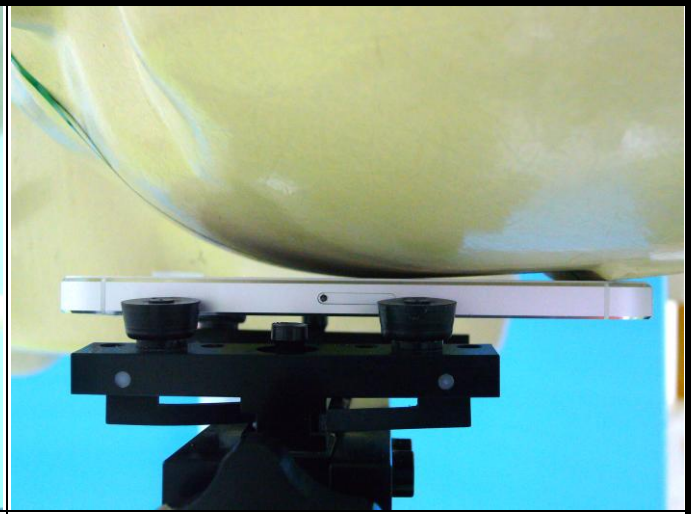

FCC SAR Test Report

<Photographs of EUT>

<Sleeve Device only, Front View>

<Sleeve Device only, Rear View>

<Apple iPhone5 A1428, Front View>

<Apple iPhone5 A1428, Rear View>

<Apple iPhone5 A1429, Front View>

<Apple iPhone5 A1429, Rear View>

FCC SAR Test Report
<Antenna Location for Apple iPhone5>

FCC SAR Test Report

<Sleeve + iPhone5, Front View>

<Sleeve + iPhone5, Rear View>

<Sleeve + iPhone5, Top Side View>

<Sleeve + iPhone5, Bottom Side View>

<Sleeve + iPhone5, Left Side View>

<Sleeve + iPhone5, Right Side View>

FCC SAR Test Report**<Photographs of SAR Setup>****iPhone5 only – Right Cheek****iPhone5 only – Left Cheek****iPhone5 only – Front Face with 1.0 cm Gap****iPhone5 only – Rear Face with 1.0 cm Gap****iPhone5 only – Front Face with 1.0 cm Gap (with Headset)****iPhone5 only – Rear Face with 1.0 cm Gap (with Headset)**