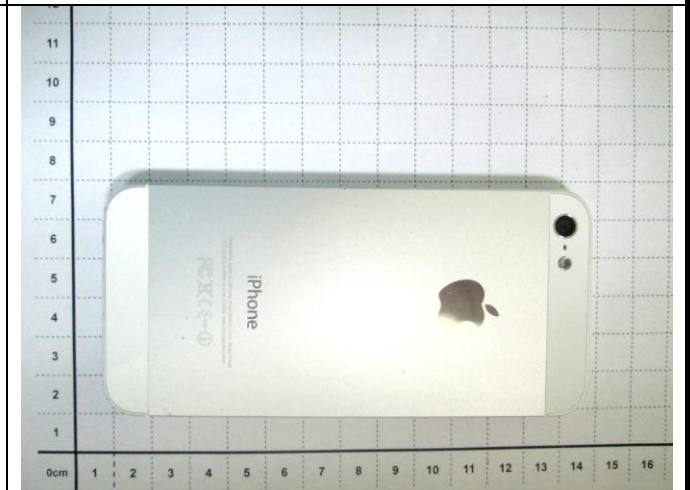

FCC SAR Test Report

<Photographs of EUT>

<Sleeve Device only, Front View>

<Sleeve Device only, Rear View>

<Apple iPhone5 A1428, Front View>

<Apple iPhone5 A1428, Rear View>

<Apple iPhone5 A1429, Front View>

<Apple iPhone5 A1429, Rear View>

FCC SAR Test Report
<Antenna Location for Apple iPhone5>

FCC SAR Test Report

<Sleeve + iPhone5, Front View>

<Sleeve + iPhone5, Rear View>

<Sleeve + iPhone5, Top Side View>

<Sleeve + iPhone5, Bottom Side View>

<Sleeve + iPhone5, Left Side View>

<Sleeve + iPhone5, Right Side View>

FCC SAR Test Report**<Photographs of SAR Setup>****iPhone5 only – Right Cheek****iPhone5 only – Left Cheek****iPhone5 only – Front Face with 1.0 cm Gap****iPhone5 only – Rear Face with 1.0 cm Gap****iPhone5 only – Front Face with 1.0 cm Gap (with Headset)****iPhone5 only – Rear Face with 1.0 cm Gap (with Headset)**