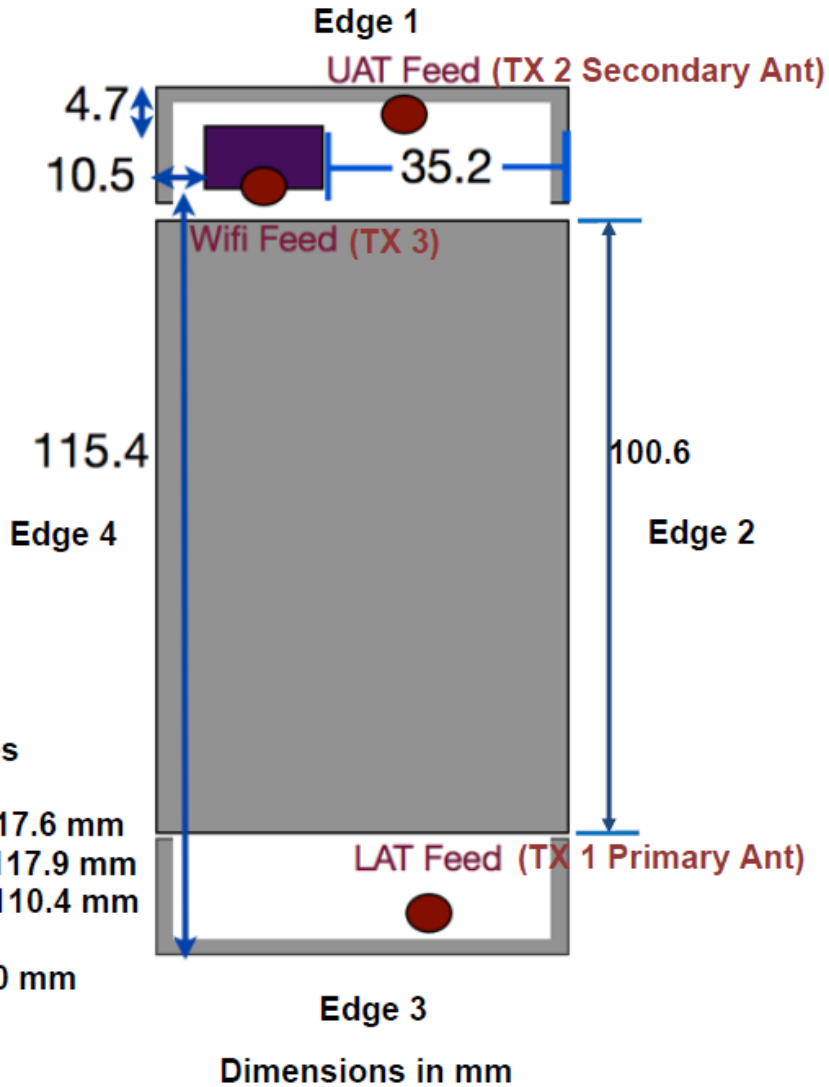

FCC SAR Test Report

<Photographs of EUT>

<Sleeve Device only, Front View>

<Sleeve Device only, Rear View>

<Apple iPhone5 A1428, Front View>

<Apple iPhone5 A1428, Rear View>

<Apple iPhone5 A1429, Front View>

<Apple iPhone5 A1429, Rear View>

FCC SAR Test Report
<Antenna Location for Apple iPhone5>

FCC SAR Test Report

<Sleeve + iPhone5, Front View>

<Sleeve + iPhone5, Rear View>

<Sleeve + iPhone5, Top Side View>

<Sleeve + iPhone5, Bottom Side View>

<Sleeve + iPhone5, Left Side View>

<Sleeve + iPhone5, Right Side View>

FCC SAR Test Report**<Photographs of SAR Setup>****iPhone5 only – Right Cheek****iPhone5 only – Left Cheek****iPhone5 only – Front Face with 1.0 cm Gap****iPhone5 only – Rear Face with 1.0 cm Gap****iPhone5 only – Front Face with 1.0 cm Gap (with Headset)****iPhone5 only – Rear Face with 1.0 cm Gap (with Headset)**