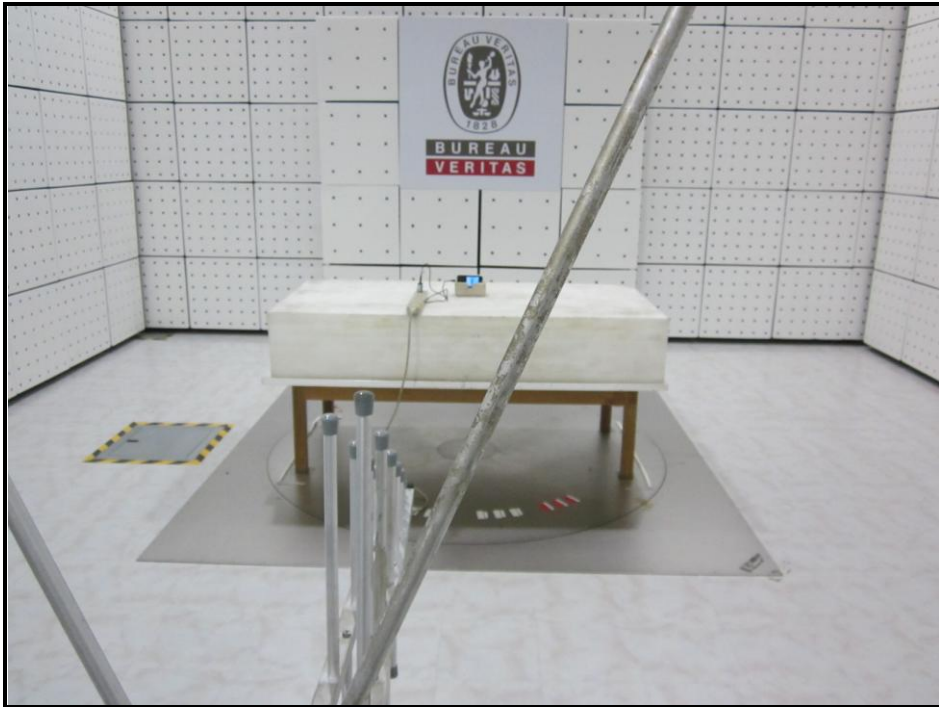

PHOTOGRAPHS OF THE TEST CONFIGURATION

CONDUCTED EMISSION TEST

RADIATED EMISSION TEST BELOW 1GHz
(X-Plane)

RADIATED EMISSION TEST BELOW 1GHz (Y-Plane)

RADIATED EMISSION TEST ABOVE 1GHz (X-Plane)

RADIATED EMISSION TEST ABOVE 1GHz (Y-Plane)

(NFC)
RADIATED EMISSION TEST 9kHz~30MHz

RADIATED EMISSION TEST 30MHz~1GHz