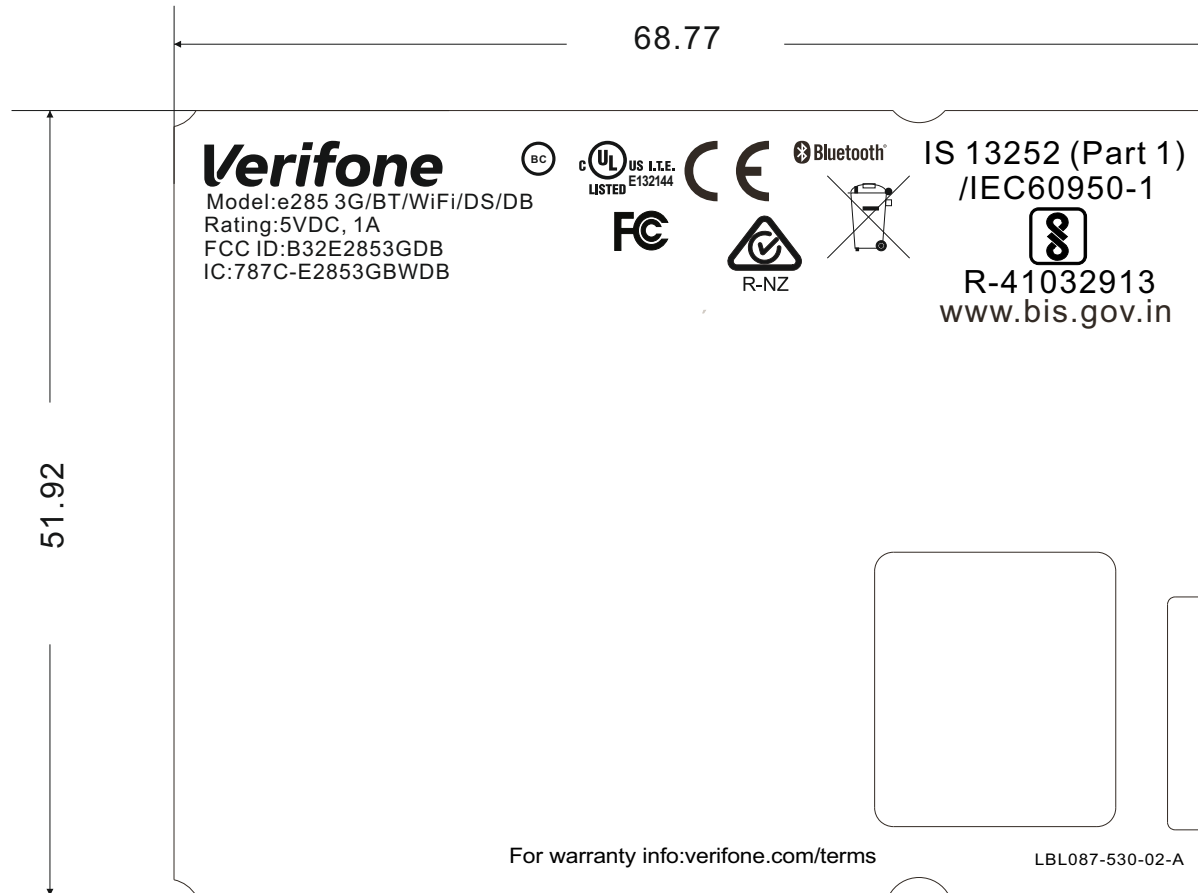

Notes:

- 1. Background: Pantone white
- 2. Text & logo: Pantone Black C

THIS DOCUMENT IS THE PROPERTY OF VERIFONE, AND CONTAINS VERIFONE'S CONFIDENTIAL AND PROPRIETARY INFORMATION IN CONSIDERATION OF VERIFONE'S DISCLOSURE OF THIS DOCUMENT TO YOU, YOU AGREE THAT NEITHER IT, NOR THE INFORMATION CONTAINED THEREIN SHALL BE DISCLOSED TO OTHERS OR DUPLICATED IN WHOLE OR IN PART OR USED FOR ANY PURPOSES OTHER THAN AS AGREED TO BY VERIFONE, WITHOUT EXPRESS WRITTEN CONSENT OF VERIFONE.

THIS ARTWORK IS THE PROPERTY OF VERIFONE. HANDLE WITH CARE AND RETURN TO VERIFONE VERY SOON AFTER USE.

UNLESS OTHERWISE SPECIFIED, DIMENSIONS ARE IN MILLIMETERS.				Verifone®				REVISIONS			
SIGNATURES		DATE	TITLE		ARTWORK, LABEL		REV.	DESCRIPTION	DATE	APPROVED	
DWN.	VICTORIA_L1	7/15/19	e285 3G/BT/WIFI/DS/DB PROD ID				XXX	ECO# CXXXXXX	7/15/19	CelinaC1	
ENG.	VICTORIA_L1	7/15/19	SIZE	DWG. NO.	REV.						
CHK.	CELINAC1	7/15/19	A4	LBL087-530-02-AW	xxx						
				SCALE: 2X		SHEET 1 OF 1					