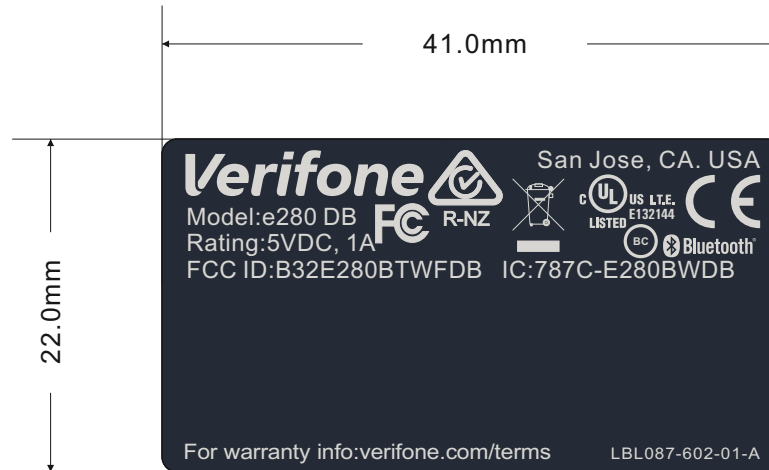

**Notes:**

- 1. Background: Pantone Black 532C
- 2. Text & logo: Pantone 427C

THIS DOCUMENT IS THE PROPERTY OF VERIFONE, AND CONTAINS VERIFONE'S CONFIDENTIAL AND PROPRIETARY INFORMATION IN CONSIDERATION OF VERIFONE'S DISCLOSURE OF THIS DOCUMENT TO YOU, YOU AGREE THAT NEITHER IT, NOR THE INFORMATION CONTAINED THEREIN SHALL BE DISCLOSED TO OTHERS OR DUPLICATED IN WHOLE OR IN PART OR USED FOR ANY PURPOSES OTHER THAN AS AGREED TO BY VERIFONE, WITHOUT EXPRESS WRITTEN CONSENT OF VERIFONE.

THIS ARTWORK IS THE PROPERTY OF VERIFONE. HANDLE WITH CARE AND RETURN TO VERIFONE VERY SOON AFTER USE.

SIGNATURES		DATE	TITLE		REVISIONS			
UNLESS OTHERWISE SPECIFIED, DIMENSIONS ARE IN MILLIMETERS.			<b>Verifone®</b>		REV.	DESCRIPTION	DATE	APPROVED
DWN. VICTORIA_L1		11/8/19	ARTWORK, LABEL e280 DUAL BAND PROD ID		XXX	ECO# Cxxxxx	12/5/19	Patricia.Li
ENG. VICTORIA_L1		11/8/19	SIZE	DWG. NO.				
CHK. PATRICIA.LI		11/8/19	A4	LBL087-602-01-AW	REV. XXX			
			SCALE: 2X	SHEET 1 OF 1				